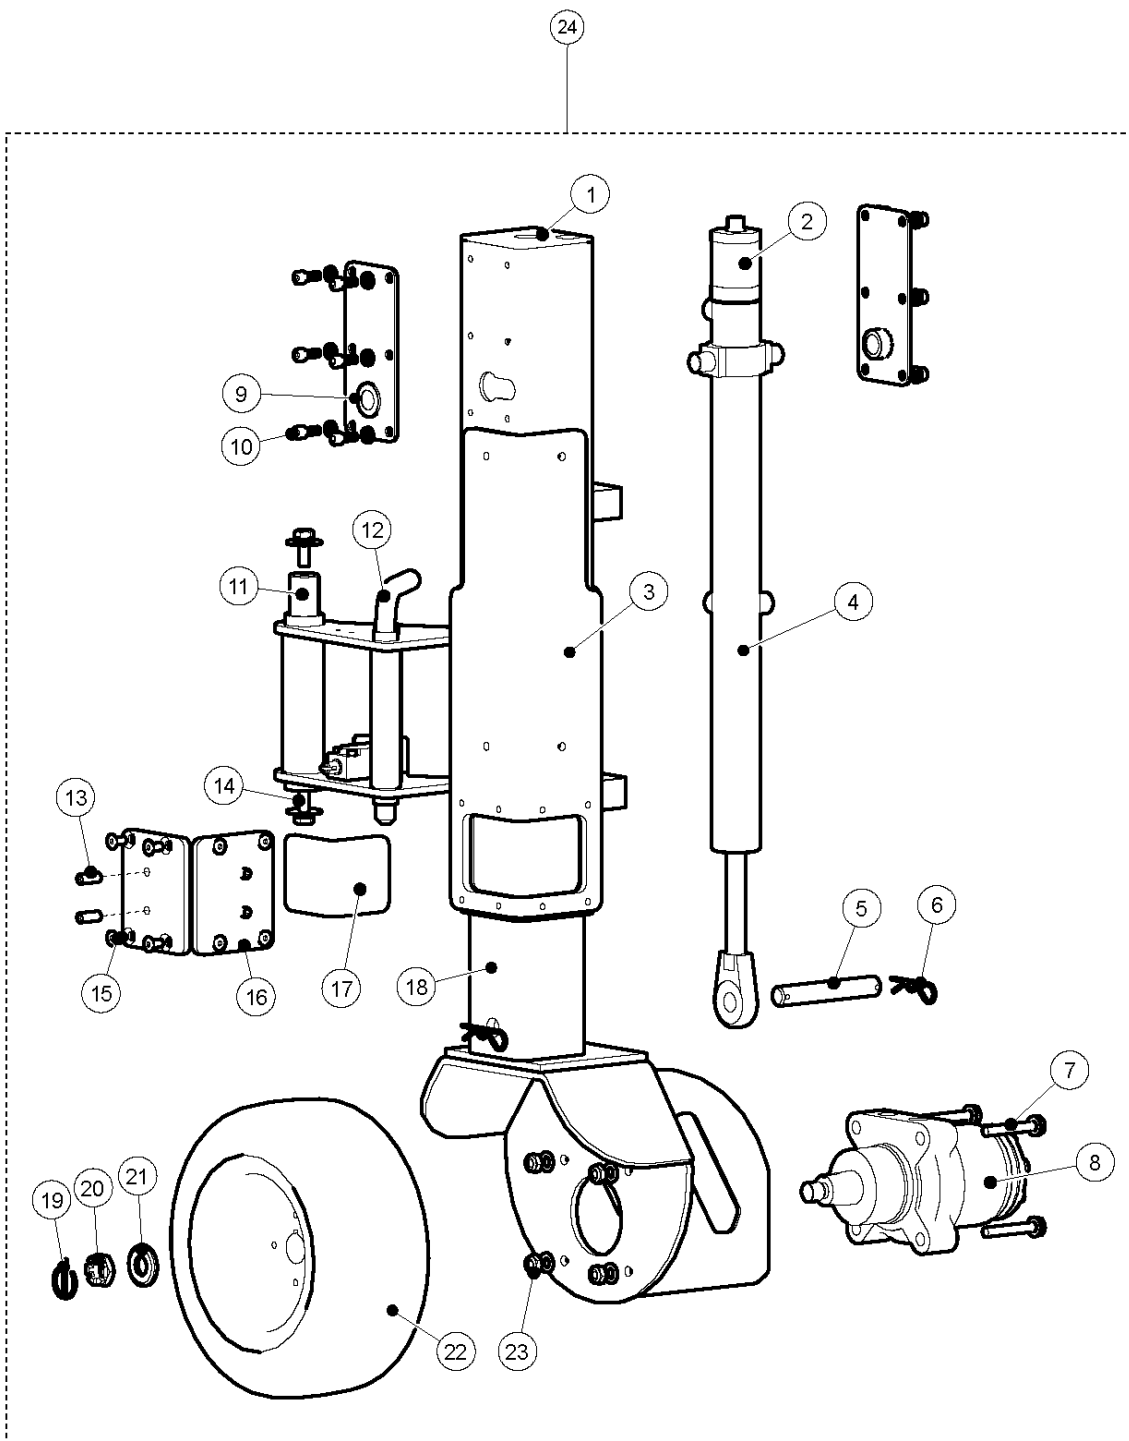

**BMP 4000 RC
DRIVE WHEEL, COMPLETE**

DRIVE WHEEL ASSY

BMP 4000RC, 2022-05

Ref	Part No	Description	Remark	QTY KIT
1	534 91 13-01	CAP	CAP	1
2	537461001	TBD	CABLE	1
3	535 07 49-02	WHEEL BRACKET	WHEEL BRACKET	1
4	534 62 03-01	CYLINDER	CYLINDER	1
5	534 42 48-01	PIN	PIN	2
6	900 00 00-02	DUMMY PART	DUMMY PART	2
7	900 00 00-02	DUMMY PART	DUMMY PART	4
8	533 28 07-01	WHEEL MOTOR	WHEEL MOTOR	1
9	535 21 61-02	MOUNT	MOUNT	2
10	533 74 83-01	SCREW	SCREW	12
11	534 93 77-01	WHEEL BRACKET	WHEEL BRACKET	1
12	535 37 80-01	LOCKING PIN	LOCKING PIN	1
13	900 00 00-02	DUMMY PART	DUMMY PART	4
14	534 67 85-01	SCREW	SCREW	2
15	533 78 44-01	NUT	NUT	8
16	535 15 65-02	COVER	COVER	2
17	535 24 39-01	PLATE	PLATE	1
18	535 27 01-02	WHEEL BRACKET	WHEEL BRACKET	1
19	900 00 00-02	DUMMY PART	DUMMY PART	1
20	900 00 00-02	DUMMY PART	DUMMY PART	1
21	534 68 73-01	WASHER	WASHER	1
22	533 23 66-01	WHEEL	WHEEL	1
23	533 29 29-01	HEXAGON LOCKING NUT	HEXAGON LOCKING NUT	4
24	537461101	TBD	WHEEL	1

**BMP 4000 RC
DRUMS**

DRUM

BMP 4000RC, 2022-05

Ref	Part No	Description	Remark	QTY KIT
1	533 12 77-01	TOOL	TOOL	60
1	533 33 47-01	UNIT	UNIT	60
2	534 82 01-01	DRUM	DRUM	1
3	534 68 23-01	EYE BOLT	EYE BOLT	2
4	533 12 77-01	TOOL	TOOL	116
5	534 82 00-01	DRUM	DRUM	1
6	534 68 23-01	EYE BOLT	EYE BOLT	2
7	537461201	TBD	PLATE	2
8	533196602	TBD	DRUM	1
9	533 71 63-01	TOOL	TOOL	60
10	533 86 72-01	SPACER RING	SPACER RING	1
10	534 85 67-01	SPACER RING	SPACER RING	1
10	534 85 68-01	SPACER RING	SPACER RING	1
11	533 59 16-01	SCREW	SCREW	10
12	534 68 23-01	EYE BOLT	EYE BOLT	2
13	534 75 56-01	TOOL	TOOL	1
14	534 61 29-01	HANDLE	HANDLE	2
15	535 16 78-01	AXLE	AXLE	1
16	535 16 79-01	PLATE	PLATE	1
17	535 16 80-01	SUPPORT	SUPPORT	2
18	533 66 08-01	DRUM	DRUM	1
19	533 86 76-01	DRUM	DRUM	1
20	533 19 66-01	DRUM	DRUM	1
21	534 85 68-01	SPACER RING	SPACER RING	1
22	534 85 67-01	SPACER RING	SPACER RING	1
23	533 86 72-01	SPACER RING	SPACER RING	1