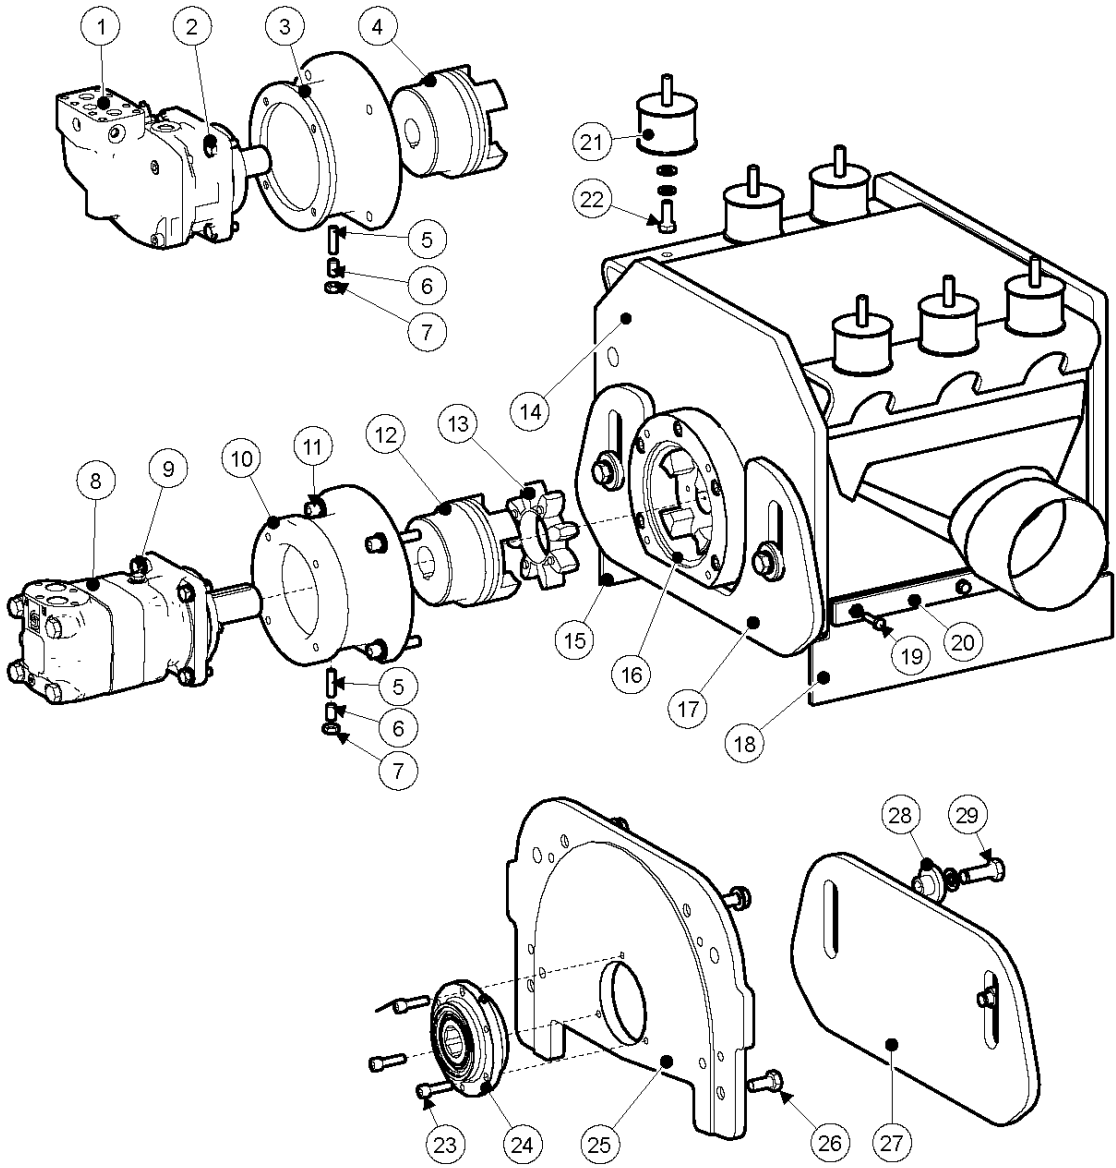

**BMP 4000 RC
DRUMHOUSING, COMPLETE**

HOUSING

BMP 4000RC, 2022-05

Ref	Part No	Description	Remark	QTY KIT
1	534 81 97-01	MOTOR	MOTOR	1
2	533 85 11-01	BOLT	BOLT	4
3	534 63 98-01	FLANGE	FLANGE	1
4	537460601	TBD	COUPLING	1
5	534 26 58-01	SCREW	SCREW	1
6	900 00 00-02	DUMMY PART	DUMMY PART	1
7	533 28 88-01	NUT	NUT	1
8	537460701	TBD	MOTOR	1
9	533 85 11-01	BOLT	BOLT	4
10	534 63 98-01	FLANGE	FLANGE	1
11	900 00 00-02	DUMMY PART	DUMMY PART	4
12	534 41 38-01	AXLE	AXLE	1
13	533 24 63-01	COUPLING	COUPLING	1
14	535 16 81-02	HOUSING	HOUSING	1
15	533 47 70-01	GASKET	GASKET	1
16	537460801	TBD	BEARING UNIT	1
17	535 24 44-02	PLATE	PLATE	1
18	533 44 29-01	GASKET	GASKET	1
19	900 00 00-02	DUMMY PART	DUMMY PART	6
20	535 15 01-02	BAR	BAR	2
21	533 83 16-01	ABSORBER	ABSORBER	6
22	533 07 35-01	SCREW	SCREW	4
23	900 00 00-02	DUMMY PART	DUMMY PART	3
24	536 01 98-01	BEARING UNIT	BEARING UNIT	1
25	534 84 14-02	PLATE	PLATE	1
26	900 00 00-02	DUMMY PART	DUMMY PART	4
27	535 24 46-02	PLATE	PLATE	1
28	534 84 42-01	BUSH	BUSH	4
29	534 68 69-01	SCREW	SCREW	4