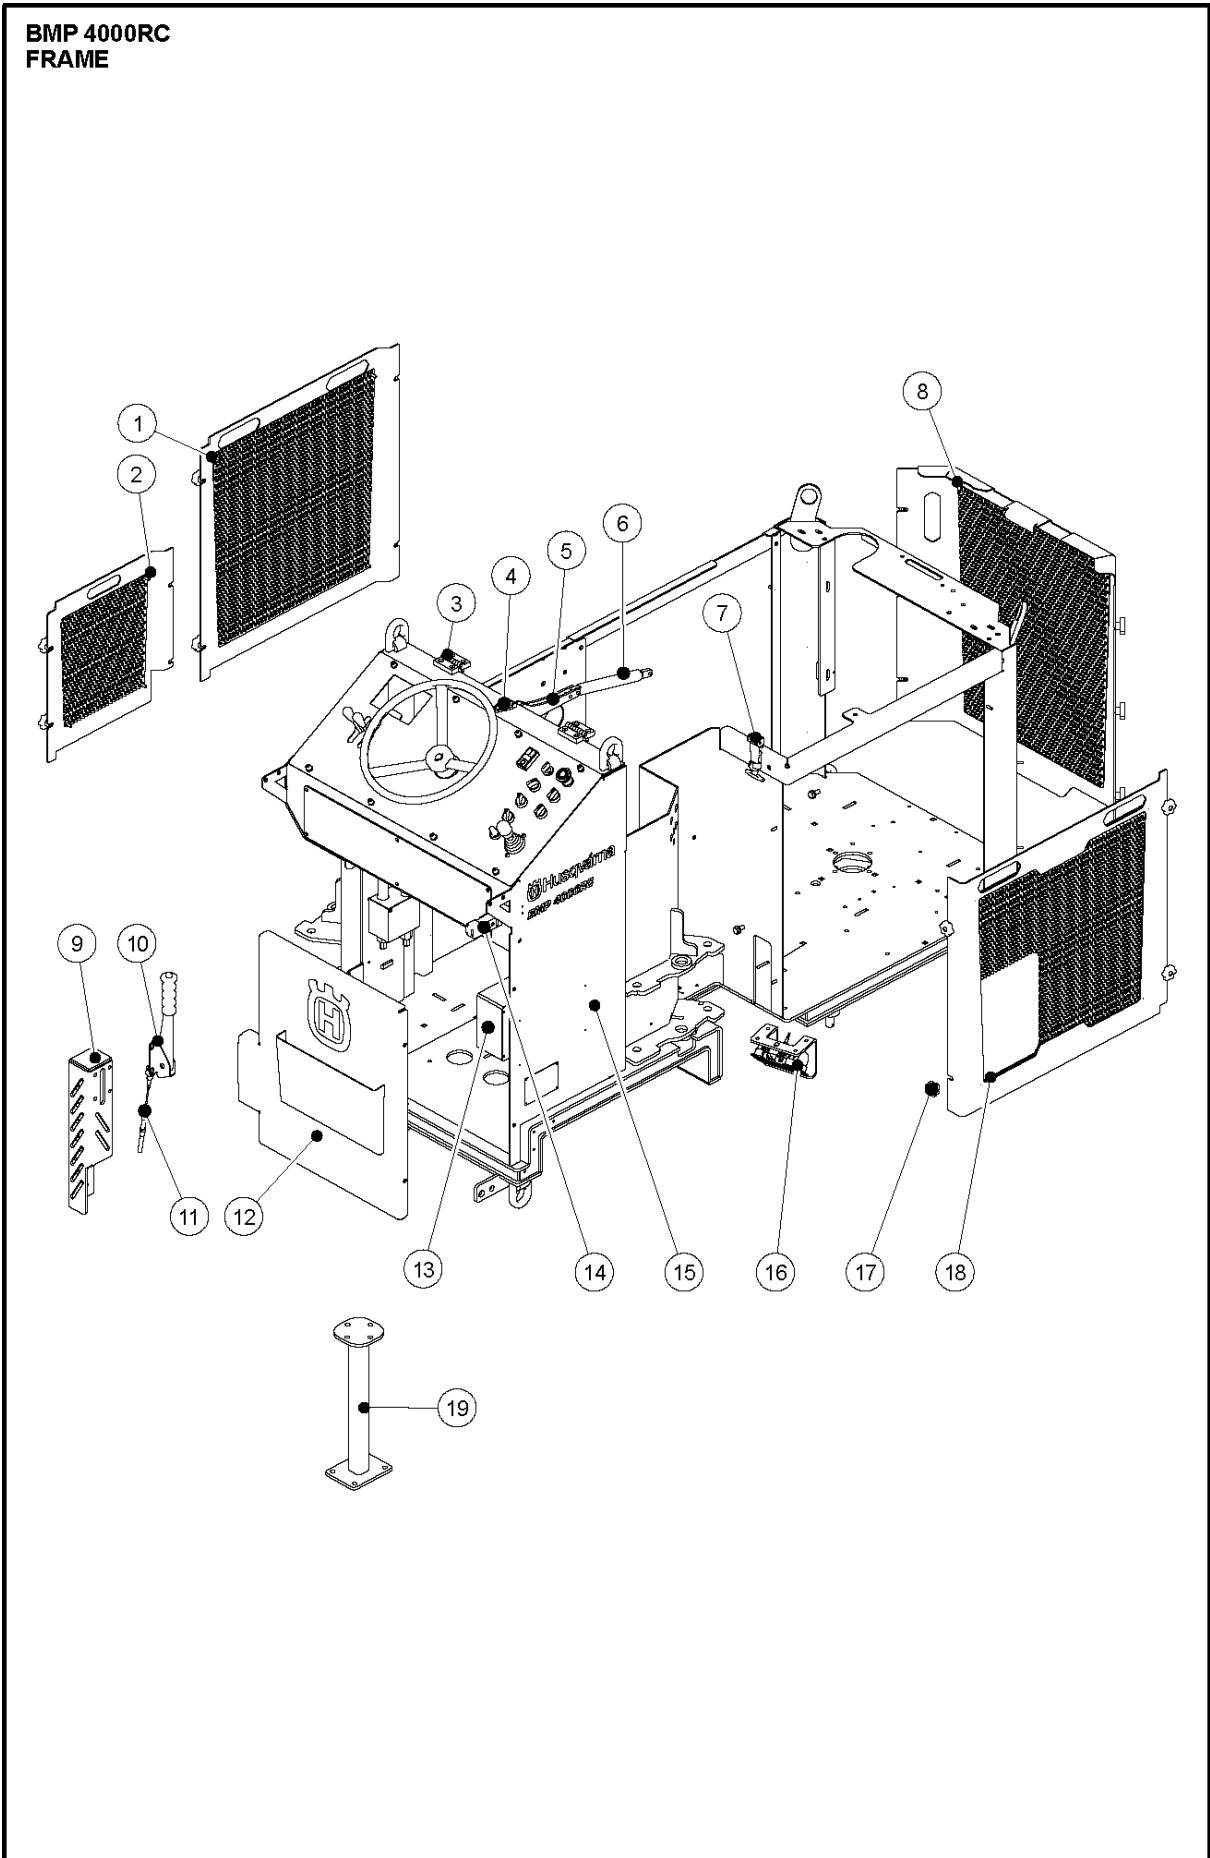

SPARE PARTS LIST

SCARIFIER

BMP 4000RC, 2022-05

FRAME

BMP 4000RC, 2022-05

Ref	Part No	Description	Remark	QTY KIT
1	535 20 27-02	COVER	COVER	1
2	535 24 21-02	COVER	COVER	1
3	533 08 45-01	HINGE	HINGE	2
4	534 66 33-01	LEVEL	LEVEL	1
5	535 11 88-02	BRACKET	BRACKET	2
6	533 62 27-01	SPRING	SPRING	1
7	531 47 12-01	LOCK	LOCK	1
8	535 18 42-02	FRONT COVER	FRONT COVER	1
9	535 11 91-02	BRACKET	BRACKET	1
10	534 60 81-01	BRAKE	BRAKE	1
11	534 40 98-01	CONTROL CABLE	CONTROL CABLE	1
12	537459101	TBD	COVER	1
13	537459201	TBD	ELECTRONIC BOX	1
14	533 28 91-01	KEY	KEY	1
14	533 38 74-01	SWITCH	SWITCH	1
14	533 81 08-01	CORD	CORD	1
15	537459301	TBD	FRAME	1
16	537459401	TBD	LIGHT	2
17	531 46 81-01	KNOB	KNOB	18
18	535 23 43-02	COVER	COVER	1
19	535 25 06-01	BRACKET	BRACKET	1

**BMP 4000 RC
GENERAL & ELECTRIC**

ELECTRICAL

BMP 4000RC, 2022-05

Ref	Part No	Description	Remark	QTY KIT
1	535116302	TBD	COVER	1
2	534 66 24-01	LIGHT	LIGHT	1
3	537461301	TBD	COOLER	1
4	531 47 76-01	DOOR	DOOR	1
5	534 73 49-02	OIL TANK	OIL TANK	1
6	534 82 36-01	SEAL	SEAL	1
7	534 73 50-01	COVER	COVER	1
8	537459901	TBD	FILTER	1
9	533 87 28-01	GAUGE	GAUGE	1
10	535 21 91-01	BRACKET	BRACKET	1
11	535145102	TBD	BRACKET	1
12	534 37 78-02	CABLE GUIDE	CABLE GUIDE	1
13	535 21 96-02	BRACKET	BRACKET	1
14	534 29 85-01	MAT	MAT	1
15	535 21 97-02	PLATE	PLATE	1
16	533 28 71-01	SPRING	SPRING	2
17	533 02 92-01	SWITCH	SWITCH	1
18	535 25 18-02	STOP	STOP	1
19	533 94 32-01	ABSORBER	ABSORBER	4
20	533 67 52-02	SUPPORT	SUPPORT	1
21	533 59 52-01	LOCKING PIN	LOCKING PIN	2
22	537460201	TBD	PUMP	1
23	537460001	TBD	PUMP	1
24	537460101	TBD	PUMP	1
25	537460301	TBD	BRACKET	1
26	534468102	TBD	MOTOR	1
27	537460401	TBD	ABSORBER	2
28	535 26 83-02	PLATE	PLATE	1
29	535 26 84-02	PLATE	PLATE	14
30	537460501	TBD	REMOTE CONTROL	1
31	534 83 59-01	ABSORBER	ABSORBER	4