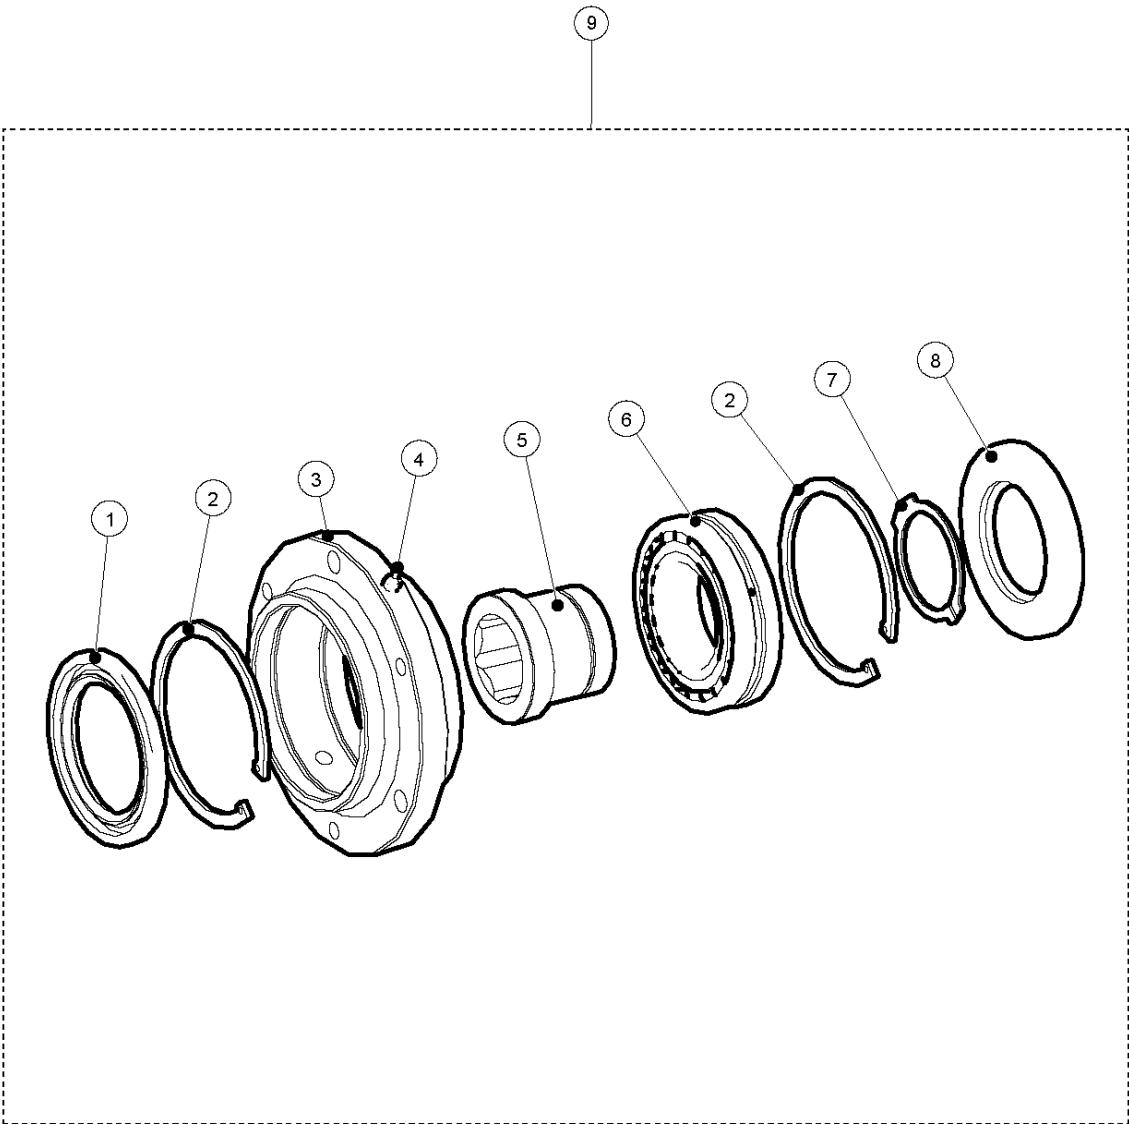

**BMP 4000 RC
RH BEARING HOUSE, COMPLETE**

BEARING HOUSING

BMP 4000RC, 2022-05

Ref	Part No	Description	Remark	QTY KIT
1	533 74 09-01	SEAL	SEAL	1
2	533 37 11-01	RING	RING	1
3	533 24 80-01	BEARING HOUSING	BEARING HOUSING	1
4	537460901	TBD	NIPPLE	1
5	533 48 50-01	SUPPORT	SUPPORT	1
6	533 21 84-01	BEARING	BEARING	1
7	533 37 11-01	RING	RING	1
8	533 22 05-01	RING	RING	1
9	533 25 58-01	SEAL	SEAL	1