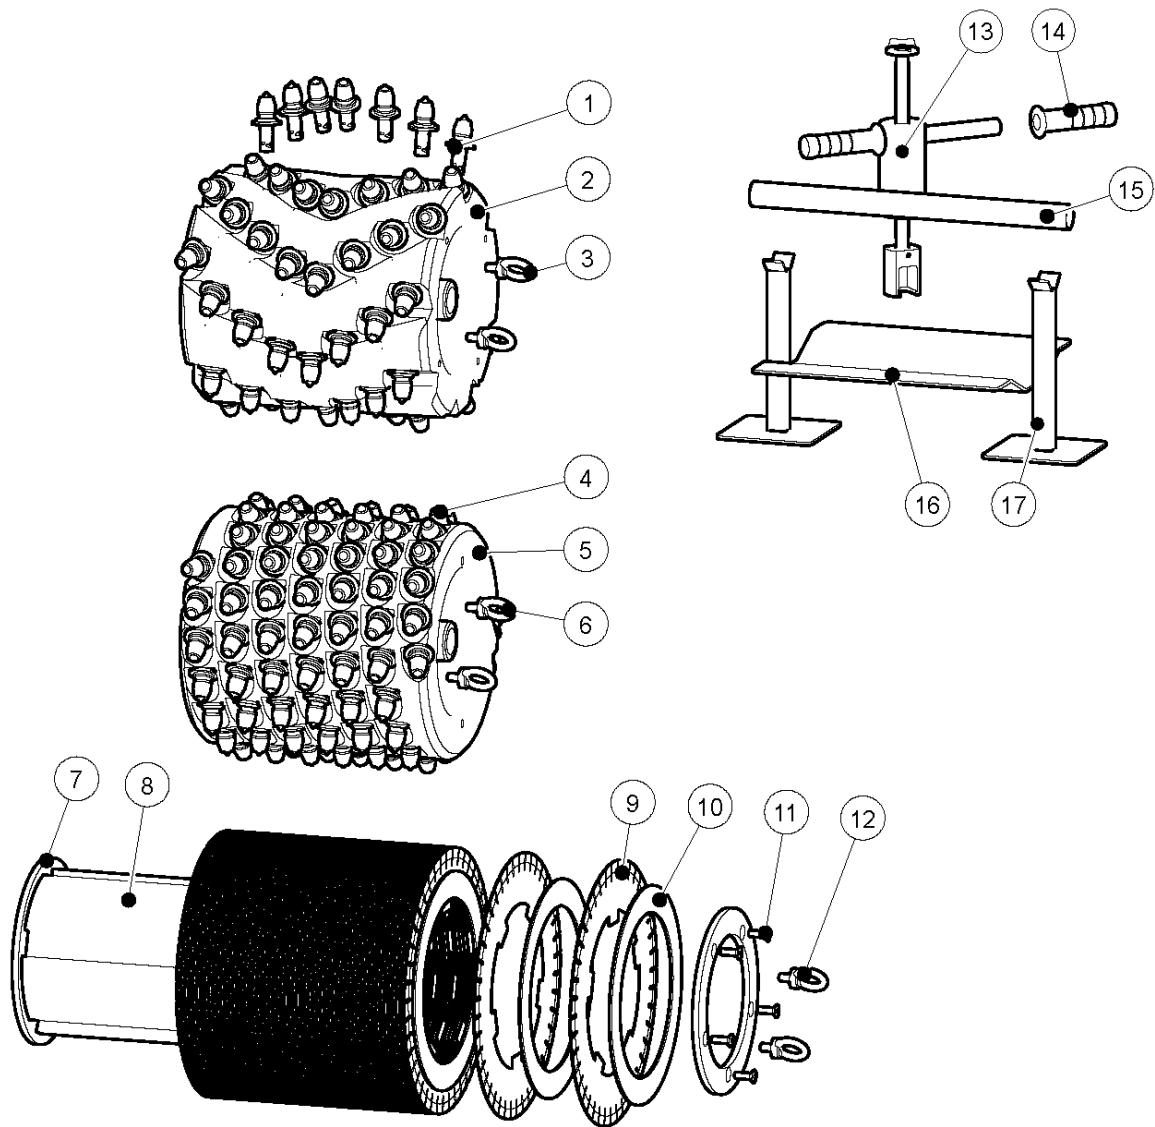

**BMP 4000 RC
DRIVE WHEEL, COMPLETE**

DRIVE WHEEL ASSY

BMP 4000RC, 2022-05

Ref	Part No	Description	Remark	QTY KIT
1	534 91 13-01	CAP	CAP	1
2	537461001	TBD	CABLE	1
3	535 07 49-02	WHEEL BRACKET	WHEEL BRACKET	1
4	534 62 03-01	CYLINDER	CYLINDER	1
5	534 42 48-01	PIN	PIN	2
6	900 00 00-02	DUMMY PART	DUMMY PART	2
7	900 00 00-02	DUMMY PART	DUMMY PART	4
8	533 28 07-01	WHEEL MOTOR	WHEEL MOTOR	1
9	535 21 61-02	MOUNT	MOUNT	2
10	533 74 83-01	SCREW	SCREW	12
11	534 93 77-01	WHEEL BRACKET	WHEEL BRACKET	1
12	535 37 80-01	LOCKING PIN	LOCKING PIN	1
13	900 00 00-02	DUMMY PART	DUMMY PART	4
14	534 67 85-01	SCREW	SCREW	2
15	533 78 44-01	NUT	NUT	8
16	535 15 65-02	COVER	COVER	2
17	535 24 39-01	PLATE	PLATE	1
18	535 27 01-02	WHEEL BRACKET	WHEEL BRACKET	1
19	900 00 00-02	DUMMY PART	DUMMY PART	1
20	900 00 00-02	DUMMY PART	DUMMY PART	1
21	534 68 73-01	WASHER	WASHER	1
22	533 23 66-01	WHEEL	WHEEL	1
23	533 29 29-01	HEXAGON LOCKING NUT	HEXAGON LOCKING NUT	4
24	537461101	TBD	WHEEL	1

**BMP 4000 RC
DRUMS**

DRUM

BMP 4000RC, 2022-05

Ref	Part No	Description	Remark	QTY KIT
1	533 12 77-01	TOOL	TOOL	60
1	533 33 47-01	UNIT	UNIT	60
2	534 82 01-01	DRUM	DRUM	1
3	534 68 23-01	EYE BOLT	EYE BOLT	2
4	533 12 77-01	TOOL	TOOL	116
5	534 82 00-01	DRUM	DRUM	1
6	534 68 23-01	EYE BOLT	EYE BOLT	2
7	537461201	TBD	PLATE	2
8	533196602	TBD	DRUM	1
9	533 71 63-01	TOOL	TOOL	60
10	533 86 72-01	SPACER RING	SPACER RING	1
10	534 85 67-01	SPACER RING	SPACER RING	1
10	534 85 68-01	SPACER RING	SPACER RING	1
11	533 59 16-01	SCREW	SCREW	10
12	534 68 23-01	EYE BOLT	EYE BOLT	2
13	534 75 56-01	TOOL	TOOL	1
14	534 61 29-01	HANDLE	HANDLE	2
15	535 16 78-01	AXLE	AXLE	1
16	535 16 79-01	PLATE	PLATE	1
17	535 16 80-01	SUPPORT	SUPPORT	2
18	533 66 08-01	DRUM	DRUM	1
19	533 86 76-01	DRUM	DRUM	1
20	533 19 66-01	DRUM	DRUM	1
21	534 85 68-01	SPACER RING	SPACER RING	1
22	534 85 67-01	SPACER RING	SPACER RING	1
23	533 86 72-01	SPACER RING	SPACER RING	1