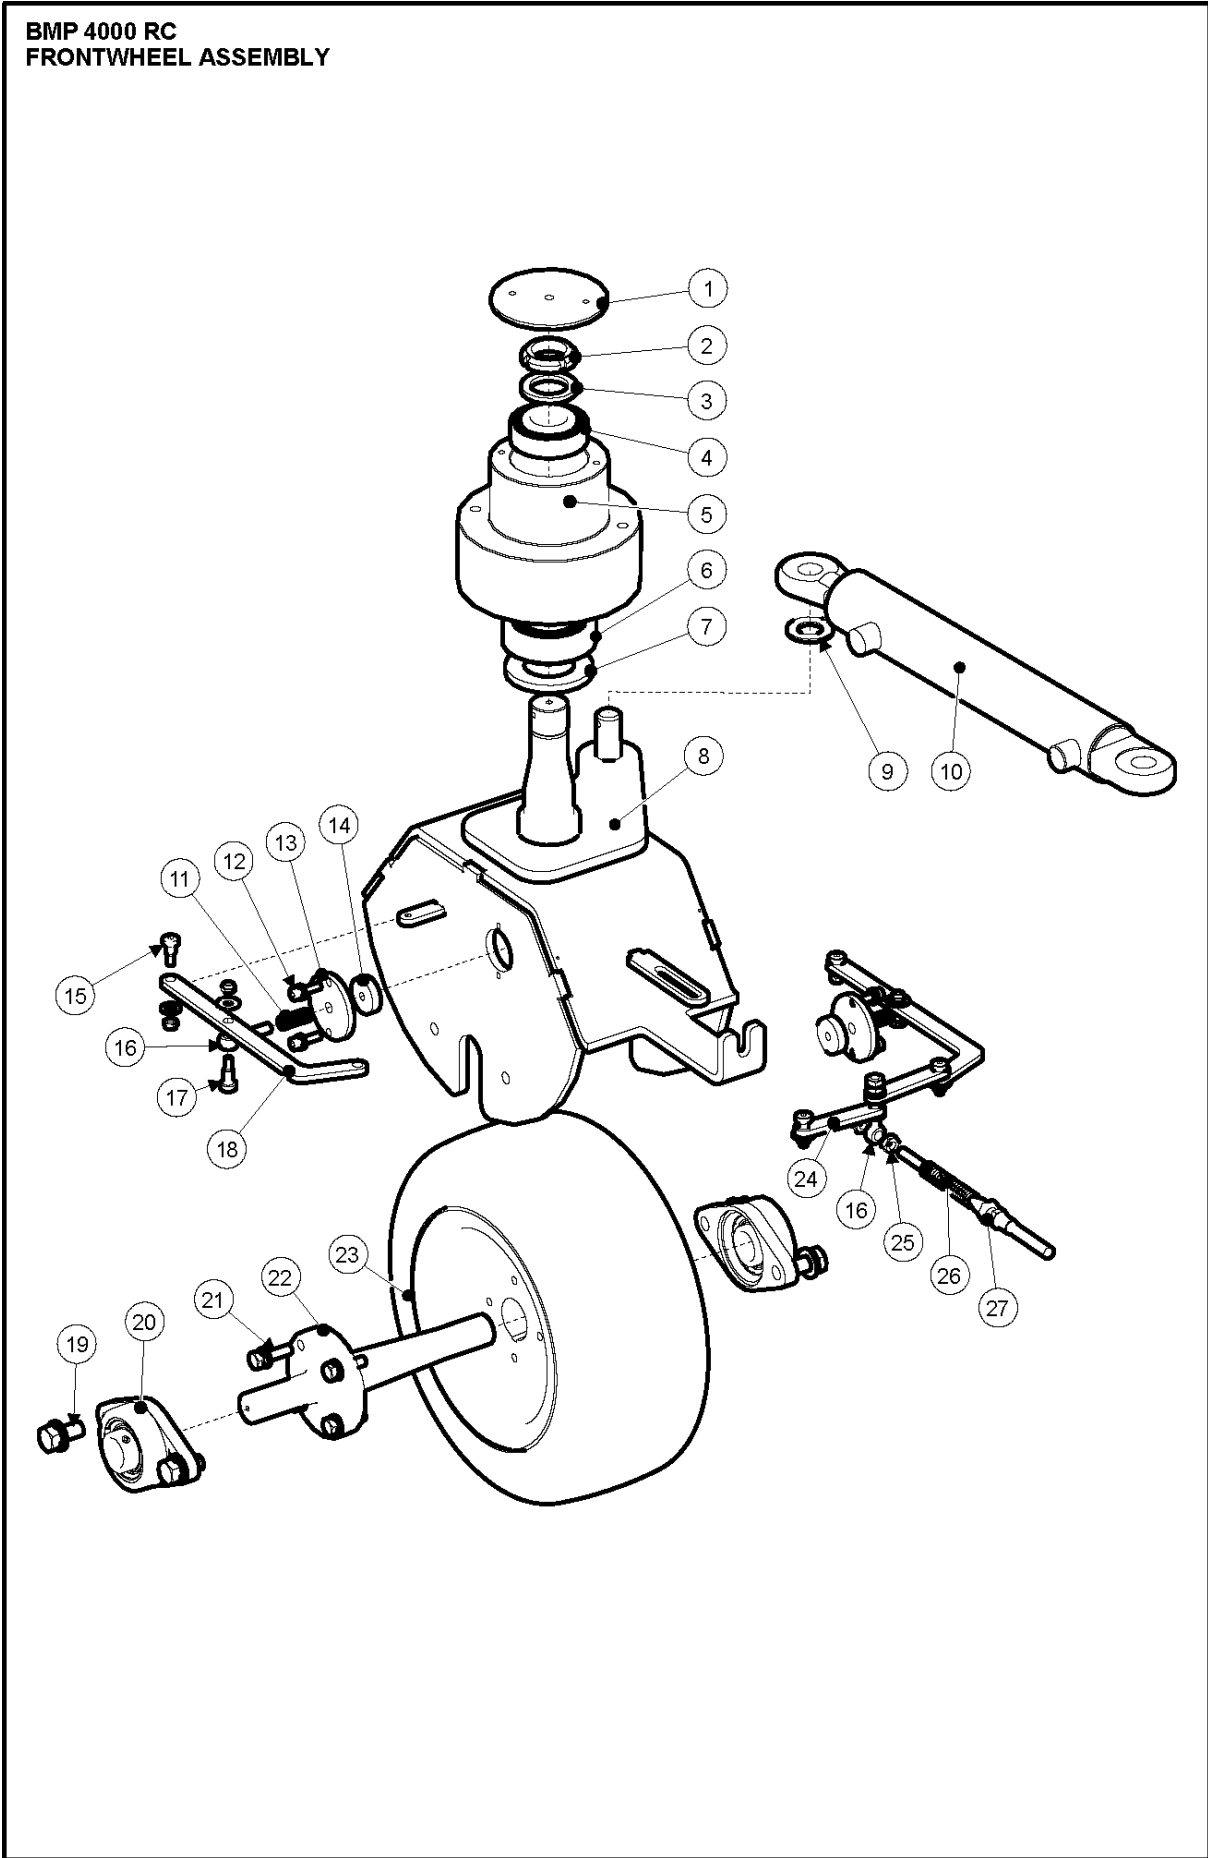

SPARE PARTS LIST

SCARIFIER

BMP 4000RC, 2022-05

FRAME

BMP 4000RC, 2022-05

Ref	Part No	Description	Remark	QTY KIT
1	535 20 27-02	COVER	COVER	1
2	535 24 21-02	COVER	COVER	1
3	533 08 45-01	HINGE	HINGE	2
4	534 66 33-01	LEVEL	LEVEL	1
5	535 11 88-02	BRACKET	BRACKET	2
6	533 62 27-01	SPRING	SPRING	1
7	531 47 12-01	LOCK	LOCK	1
8	535 18 42-02	FRONT COVER	FRONT COVER	1
9	535 11 91-02	BRACKET	BRACKET	1
10	534 60 81-01	BRAKE	BRAKE	1
11	534 40 98-01	CONTROL CABLE	CONTROL CABLE	1
12	537459101	TBD	COVER	1
13	537459201	TBD	ELECTRONIC BOX	1
14	533 28 91-01	KEY	KEY	1
14	533 38 74-01	SWITCH	SWITCH	1
14	533 81 08-01	CORD	CORD	1
15	537459301	TBD	FRAME	1
16	537459401	TBD	LIGHT	2
17	531 46 81-01	KNOB	KNOB	18
18	535 23 43-02	COVER	COVER	1
19	535 25 06-01	BRACKET	BRACKET	1

**BMP 4000 RC
GENERAL & ELECTRIC**

ELECTRICAL

BMP 4000RC, 2022-05

Ref	Part No	Description	Remark	QTY KIT
1	535116302	TBD	COVER	1
2	534 66 24-01	LIGHT	LIGHT	1
3	537461301	TBD	COOLER	1
4	531 47 76-01	DOOR	DOOR	1
5	534 73 49-02	OIL TANK	OIL TANK	1
6	534 82 36-01	SEAL	SEAL	1
7	534 73 50-01	COVER	COVER	1
8	537459901	TBD	FILTER	1
9	533 87 28-01	GAUGE	GAUGE	1
10	535 21 91-01	BRACKET	BRACKET	1
11	535145102	TBD	BRACKET	1
12	534 37 78-02	CABLE GUIDE	CABLE GUIDE	1
13	535 21 96-02	BRACKET	BRACKET	1
14	534 29 85-01	MAT	MAT	1
15	535 21 97-02	PLATE	PLATE	1
16	533 28 71-01	SPRING	SPRING	2
17	533 02 92-01	SWITCH	SWITCH	1
18	535 25 18-02	STOP	STOP	1
19	533 94 32-01	ABSORBER	ABSORBER	4
20	533 67 52-02	SUPPORT	SUPPORT	1
21	533 59 52-01	LOCKING PIN	LOCKING PIN	2
22	537460201	TBD	PUMP	1
23	537460001	TBD	PUMP	1
24	537460101	TBD	PUMP	1
25	537460301	TBD	BRACKET	1
26	534468102	TBD	MOTOR	1
27	537460401	TBD	ABSORBER	2
28	535 26 83-02	PLATE	PLATE	1
29	535 26 84-02	PLATE	PLATE	14
30	537460501	TBD	REMOTE CONTROL	1
31	534 83 59-01	ABSORBER	ABSORBER	4