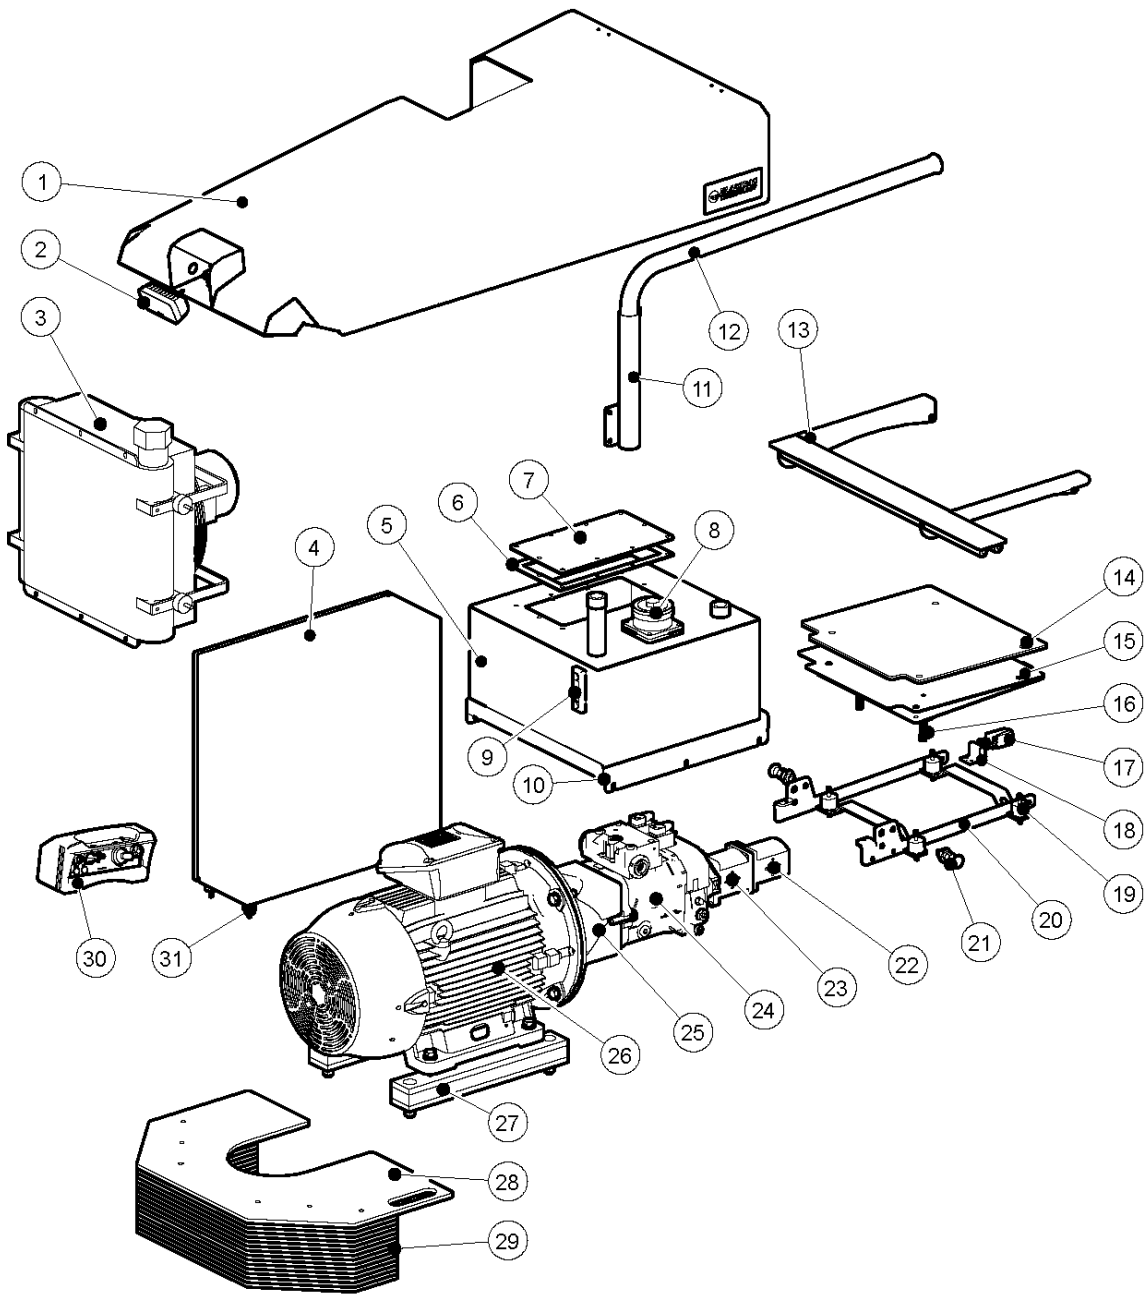

SPARE PARTS LIST

SCARIFIER

BMP 4000RC, 2022-05

FRAME

BMP 4000RC, 2022-05

Ref	Part No	Description	Remark	QTY KIT
1	535 20 27-02	COVER	COVER	1
2	535 24 21-02	COVER	COVER	1
3	533 08 45-01	HINGE	HINGE	2
4	534 66 33-01	LEVEL	LEVEL	1
5	535 11 88-02	BRACKET	BRACKET	2
6	533 62 27-01	SPRING	SPRING	1
7	531 47 12-01	LOCK	LOCK	1
8	535 18 42-02	FRONT COVER	FRONT COVER	1
9	535 11 91-02	BRACKET	BRACKET	1
10	534 60 81-01	BRAKE	BRAKE	1
11	534 40 98-01	CONTROL CABLE	CONTROL CABLE	1
12	537459101	TBD	COVER	1
13	537459201	TBD	ELECTRONIC BOX	1
14	533 28 91-01	KEY	KEY	1
14	533 38 74-01	SWITCH	SWITCH	1
14	533 81 08-01	CORD	CORD	1
15	537459301	TBD	FRAME	1
16	537459401	TBD	LIGHT	2
17	531 46 81-01	KNOB	KNOB	18
18	535 23 43-02	COVER	COVER	1
19	535 25 06-01	BRACKET	BRACKET	1

**BMP 4000 RC
GENERAL & ELECTRIC**

ELECTRICAL

BMP 4000RC, 2022-05

Ref	Part No	Description	Remark	QTY KIT
1	535116302	TBD	COVER	1
2	534 66 24-01	LIGHT	LIGHT	1
3	537461301	TBD	COOLER	1
4	531 47 76-01	DOOR	DOOR	1
5	534 73 49-02	OIL TANK	OIL TANK	1
6	534 82 36-01	SEAL	SEAL	1
7	534 73 50-01	COVER	COVER	1
8	537459901	TBD	FILTER	1
9	533 87 28-01	GAUGE	GAUGE	1
10	535 21 91-01	BRACKET	BRACKET	1
11	535145102	TBD	BRACKET	1
12	534 37 78-02	CABLE GUIDE	CABLE GUIDE	1
13	535 21 96-02	BRACKET	BRACKET	1
14	534 29 85-01	MAT	MAT	1
15	535 21 97-02	PLATE	PLATE	1
16	533 28 71-01	SPRING	SPRING	2
17	533 02 92-01	SWITCH	SWITCH	1
18	535 25 18-02	STOP	STOP	1
19	533 94 32-01	ABSORBER	ABSORBER	4
20	533 67 52-02	SUPPORT	SUPPORT	1
21	533 59 52-01	LOCKING PIN	LOCKING PIN	2
22	537460201	TBD	PUMP	1
23	537460001	TBD	PUMP	1
24	537460101	TBD	PUMP	1
25	537460301	TBD	BRACKET	1
26	534468102	TBD	MOTOR	1
27	537460401	TBD	ABSORBER	2
28	535 26 83-02	PLATE	PLATE	1
29	535 26 84-02	PLATE	PLATE	14
30	537460501	TBD	REMOTE CONTROL	1
31	534 83 59-01	ABSORBER	ABSORBER	4