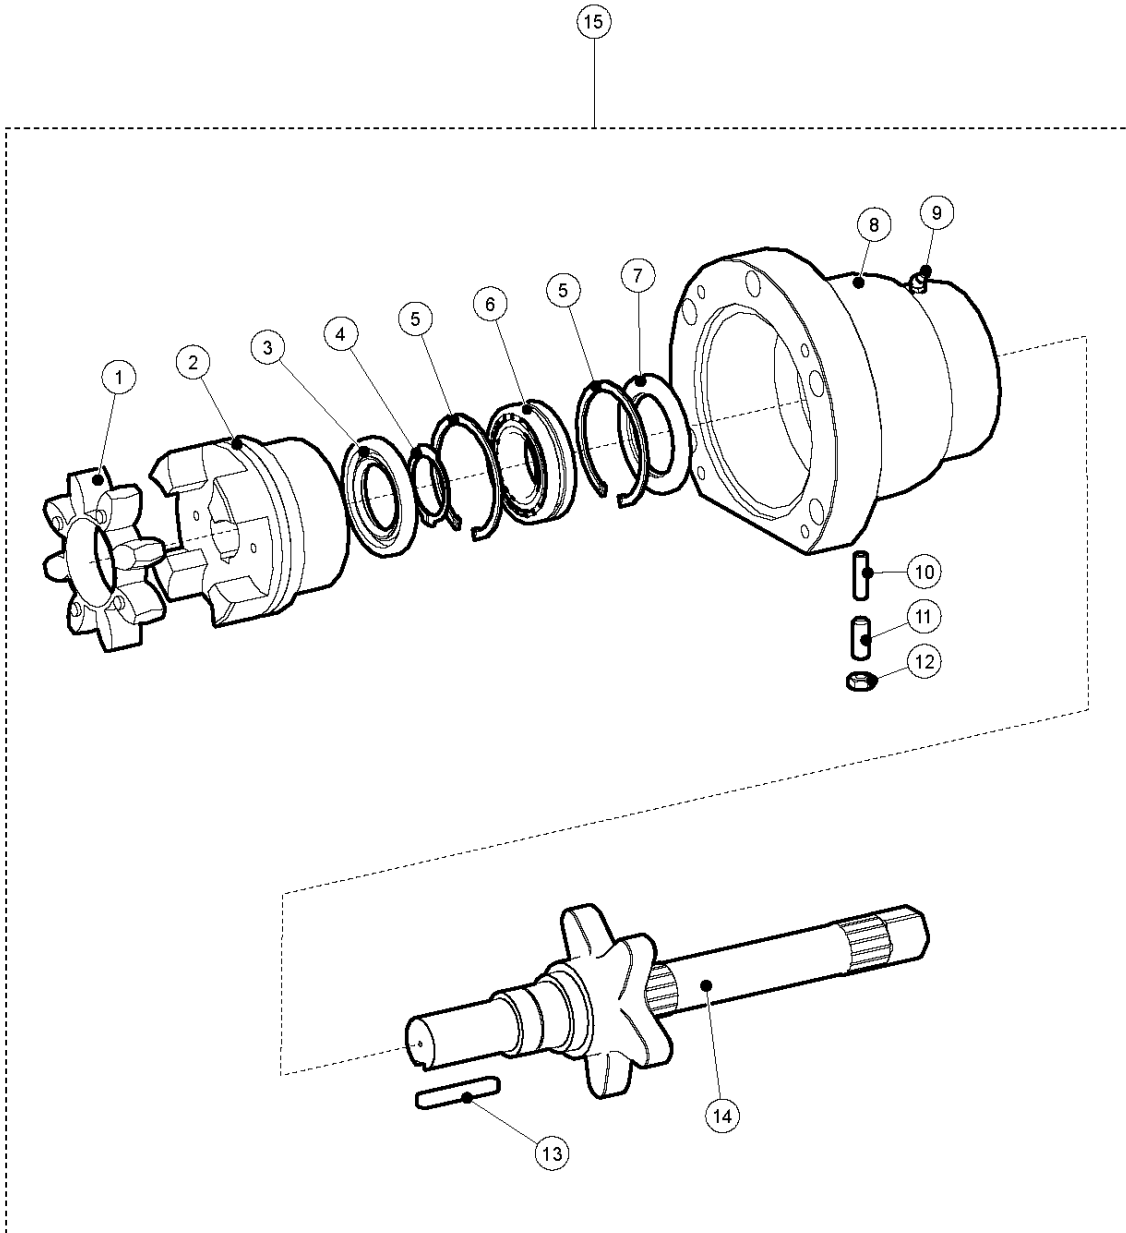

**BMP 4000 RC
LH BEARING HOUSE COMPLETE**

BEARING HOUSING

BMP 4000RC, 2022-05

Ref	Part No	Description	Remark	QTY KIT
1	533 24 63-01	COUPLING	COUPLING	1
2	534 41 38-01	AXLE	AXLE	1
3	533 25 58-01	SEAL	SEAL	1
4	533 22 05-01	RING	RING	1
5	533 37 11-01	RING	RING	2
6	533 21 84-01	BEARING	BEARING	1
7	533 74 09-01	SEAL	SEAL	1
8	534 31 54-01	BEARING HOUSING	BEARING HOUSING	1
9	537460901	TBD	NIPPLE	1
10	900 00 00-02	DUMMY PART	DUMMY PART	1
11	900 00 00-02	DUMMY PART	DUMMY PART	1
12	533 28 88-01	NUT	NUT	1
13	534 64 95-01	KEY	KEY	1
14	534 52 89-01	DRIVE SHAFT	DRIVE SHAFT	1
15	537460801	TBD	BEARING UNIT	1