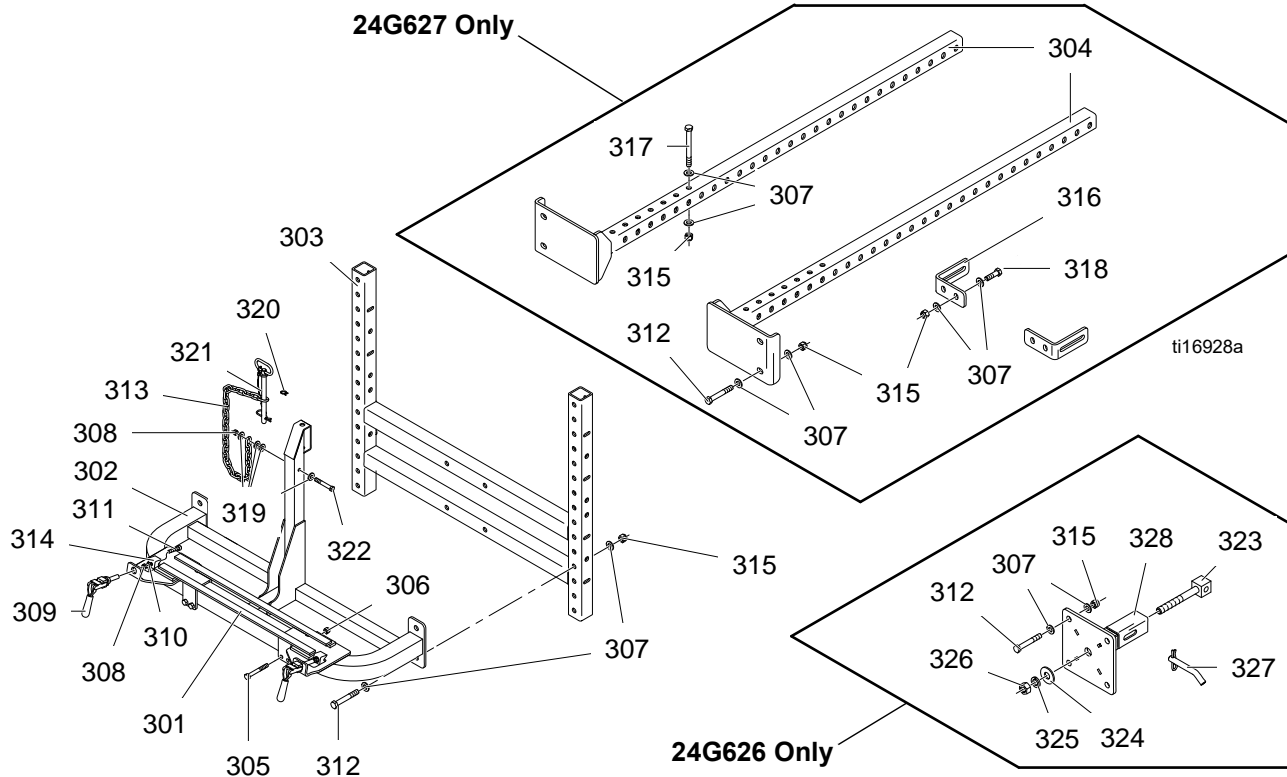

Parts - Slide-in Mounting Frame 24G627 Single Hitch Mounting Frame 24G626

Parts List - Slide-in Mounting Frame 24G627 Single Hitch Mounting Frame 24G626

Ref.	Part	Description	Qty.	Ref.	Part	Description	Qty.
301	238301	BRACKET, guide	1	317	115211	SCREW, cap, hex HD (24G627 only)	2
302	24G982	BRACKET, mounting, arm, gun, painted	1	318	100017	SCREW, cap, hex HD (24G627 only)	8
303	24G981	BRACKET, hitch, arm, gun, painted	1	319	100023	WASHER, flat	4
304	24F991	EXTENSION, frame (24G627 only)	2	320	M71635	CLAMP, hose	1
305	100454	SCREW, cap hex HD	4	321	115473	PIN, hitch	1
306	101566	NUT, lock	4	322	802277	SCREW, machine	1
307	109570	WASHER, plain	52	323	24F497	ROD, tension (24G626 only)	1
308	111040	NUT, lock, insert, nylock, 5/16	3	324	110947	WASHER, plain (24G626 only)	1
309	113304	CLAMP, cam over	2	325	101015	WASHER, lock (24G626 only)	1
310	113451	WASHER, wave	2	326	C19187	NUT, nex (24G626 only)	1
311	113467	SCREW, cap, socket HD	2	327	125060	RECEIVER, hitch pin and clip (24G626 only)	1
312	124869	SCREW, cap, hex HD	16	328	24G840	INSERT, hitch, Roadpak, painted (24G626 only)	1
313	186812	CHAIN, ground 3.5 HP	1				
314	191099	CLAMP, wedge	2				
315	801020	NUT, lock, hex	26				
316	16G056	BRACE, L-bracket, painted (24G627 only)	4