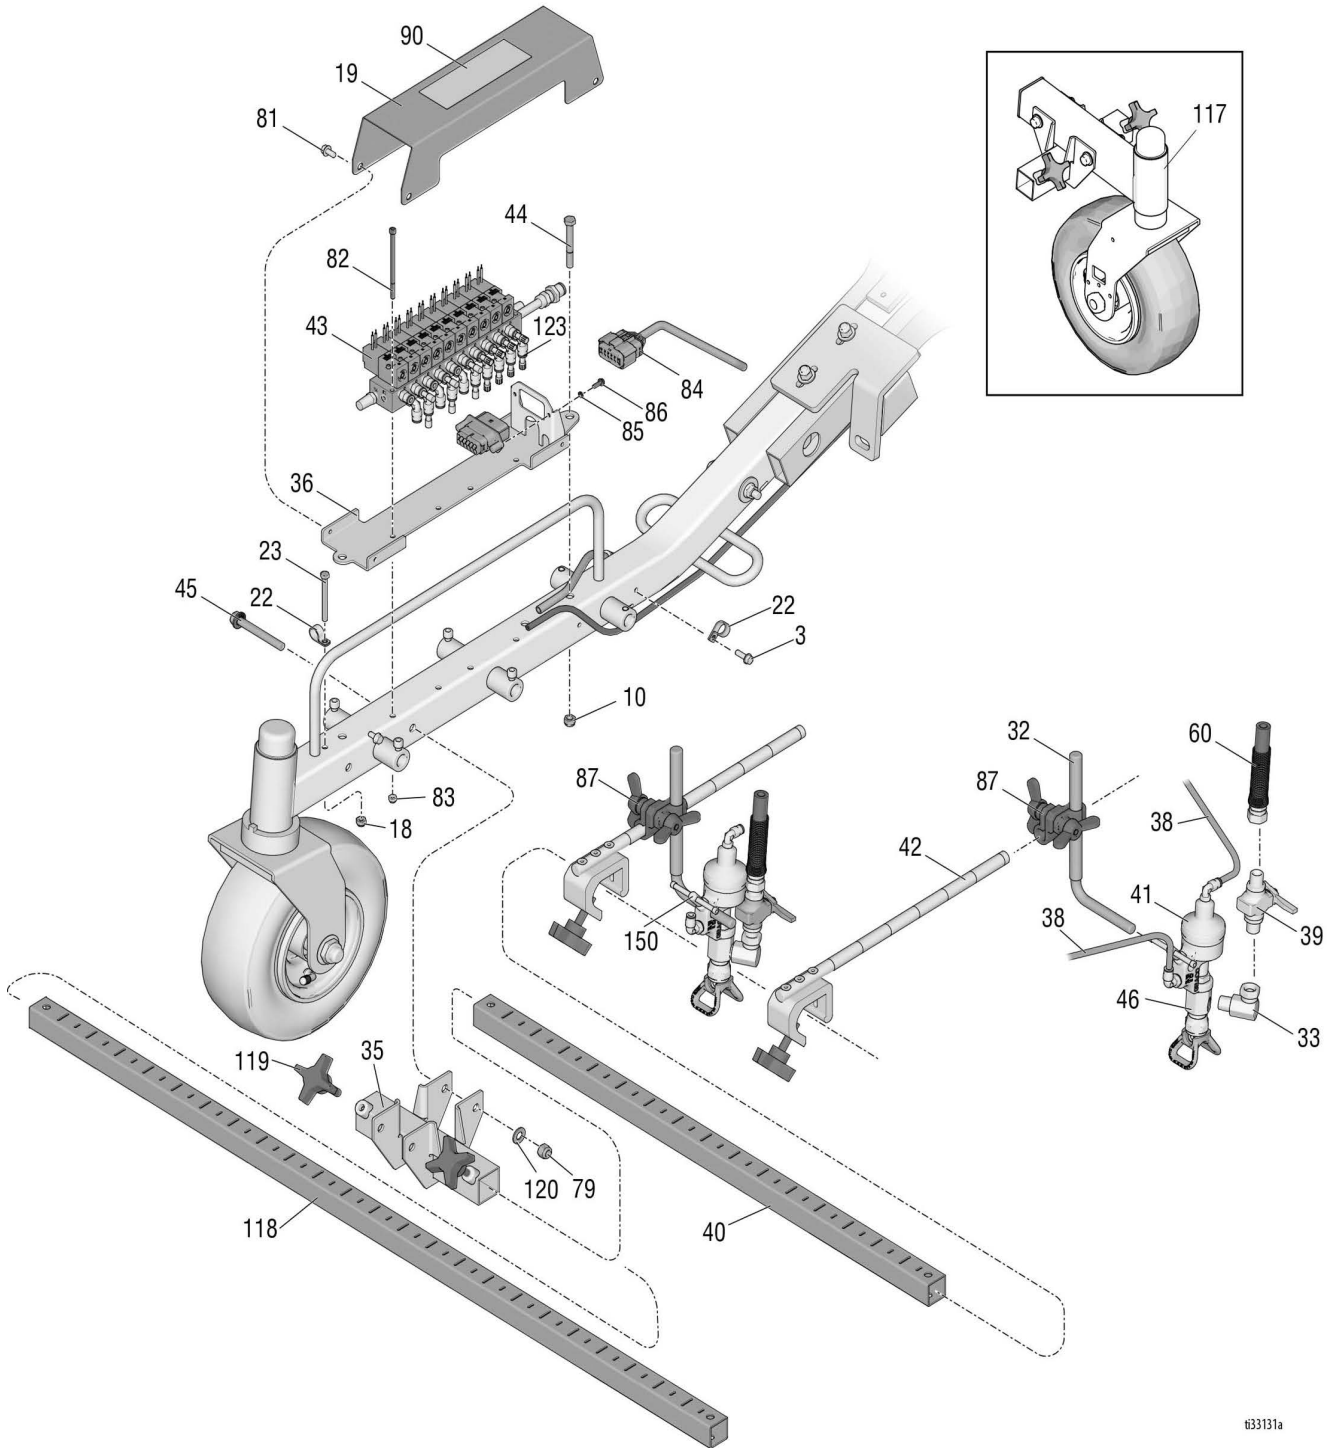

* See page 34.

Replacement Danger and Warning labels, tags, and cards are available at no cost.

Parts - Gun Arm 25D932

ti33209a

Parts - Gun Arm 25D932 (continued)

033131a

Parts - Gun Arm 25D932 (continued)

Ref.	Part	Description	Qty.	Ref.	Part	Description	Qty.
1	113304	CLAMP	1	58	114271	STRAP, retaining	8
2	116833	SWITCH, safety, seat	1	59	24F988	FORK, caster	1
3	260212	SCREW, hex washer hd, thd form	6	60	124884	HOSE, coupled, 3/8" x 22'	3
4	112405	NUT, lock	4	61	113471	SCREW, cap, hex hd	1
5	113454	BUSHING	4	62	111194	SCREW, cap flang hd	1
6	17T833	BRACKET, traverse	1	65	108851	WASHER, plain	4
7	113600	SHOCK, gas	1	67	131275	STRAP, velcro hanger	2
8	238321	ARM, wishbone	2	68	16G833	HOSE, air	1
9	100023	WASHER, flat	6	69	193658	SPACER, seal	2
10	111040	NUT, lock, insert, mylock, 5/16	5	70	17T849	BRACKET, shock	1
12	25D287	BEAM boom	1	71	100454	SCREW, cap hex hd	2
13	100450	SCREW, cap, hex hd	1	72	116940	SCREW, cap, sh, 5/16-18	4
14	191264	SPACER, gas, spring	2	73	194491	SPACER	6
15	113664	SCREW, cap, hex hd	1	74	114986	BOLT, shoulder, sch	4
18	102040	NUT, lock, hex	1	75	114987	NUT, lock	4
19	17U202	COVER, solenoid	1	76	113326	BEARING	4
20	16G057	COVER, sprocket	1	77	113598	RING, retaining, internal	4
21	16G052	SHIELD, sensor	1	78	191112	WHEEL, traverse	4
22	113491	CLAMP, wire	3	79	101566	NUT, lock	4
23	103547	SCREW, mach, hex hd	1	81	113161	SCREW, flange, hex hd	4
24	15E943	SENSOR, distance	1	82	124983	SCREW, cap, sch, 10-24 x 3.75	2
25		GEAR, signal	1	83	116969	NUT, lock	2
26	101147	SCREW, cap, hex hd	2	84	131237	CABLE, control, 14 conductor	1
27	109570	WASHER, plain	4	85	100079	WASHER, lock, spring	2
28	801020	NUT, lock, hex	2	86	16X731	SCREW, plastite	2
29		RING, sensor, gear	1	87	24Y645	KIT, clam, double wingnut	3
30	24F985	BRACKET, stowing	1	90	16H058	LABEL, warning, iso, injection	1
32	191164	ARM, gun	3	91	131276	SLEEVE	1
33	207123	UNION, swivel, 90°	3	92	125220	CLAMP, cushion, support	1
35	17T854	BRACKET, gun arm weldment	1	97	116287	WASHER, sst, external	1
36	17U198	BRACKET, mounting	1	103	LL5335	TIP, spray, RAC 5, striping (not shown)	3
37	131423	SCREW, set, 3/8-24 thread	4	104	LL5439	TIP, spray, RAC 5, striping (not shown)	3
38	16U273	HOSE, pneumatic	6	105	LL5643	TIP, spray, RAC 5, striping (not shown)	3
39	24F607	VALVE, ball, 3/8 npt	3	106	131424	SCREW, cap, 3/8-24 x .50	4
40	17U173	ARM, extension, gun	1	107	17T831	BRACKET, angle	1
41	24G980	GUN, spray, auto	3	108	131427	SCREW, cap, M10 x 1.5mm	1
42	17J424	BAR, height adjustment	3	109	16Y267	WASHER	1
43	17U196	VALVE, air solenoid	1	110	131425	WASHER, belleville	1
44	802277	SCREW, machine	2	111	109209	NUT, lock, hex	1
45	125626	SCREW, hex hd, flanged	3	116	17T843	BRACKET, truss	1
46	101748	PLUG, pipe sst	3	117*	17T824	WHEEL, support, assembly	1
47	113453	CAP, dust	1	118	17T825	ARM, extension, gun, long	1
48	113485	BEARING, cup	2	119	108471	KNOB, pronged	2
49	191102	COLLAR, stop	1	120	100731	WASHER	2
50	113484	SEAL, grease	1	122	17C065	TUBING, air, 1/4" OD (not shown)	2
51	107211	PIN, dowel	1	123	125424	PLUG, PTC, 1/4"	6
52	112825	WASHER, belleville	9	150	25D347	KIT, toolless, handle, gun	3
53	113451	WASHER, wave	2				
54	113467	SCREW, cap, socket hd	1				
55	191114	CLAMP, retaining	1				
56	113479	WHEEL, pneumatic (includes 25, 29)	1				
57	112958	NUT, hex, flanged	2				