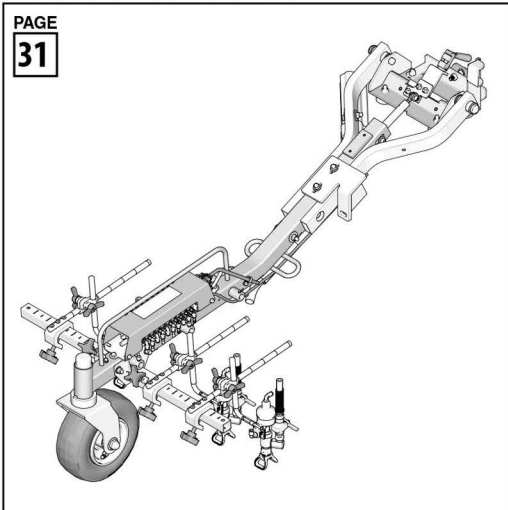

RoadPak HD Gun Arm 25D932