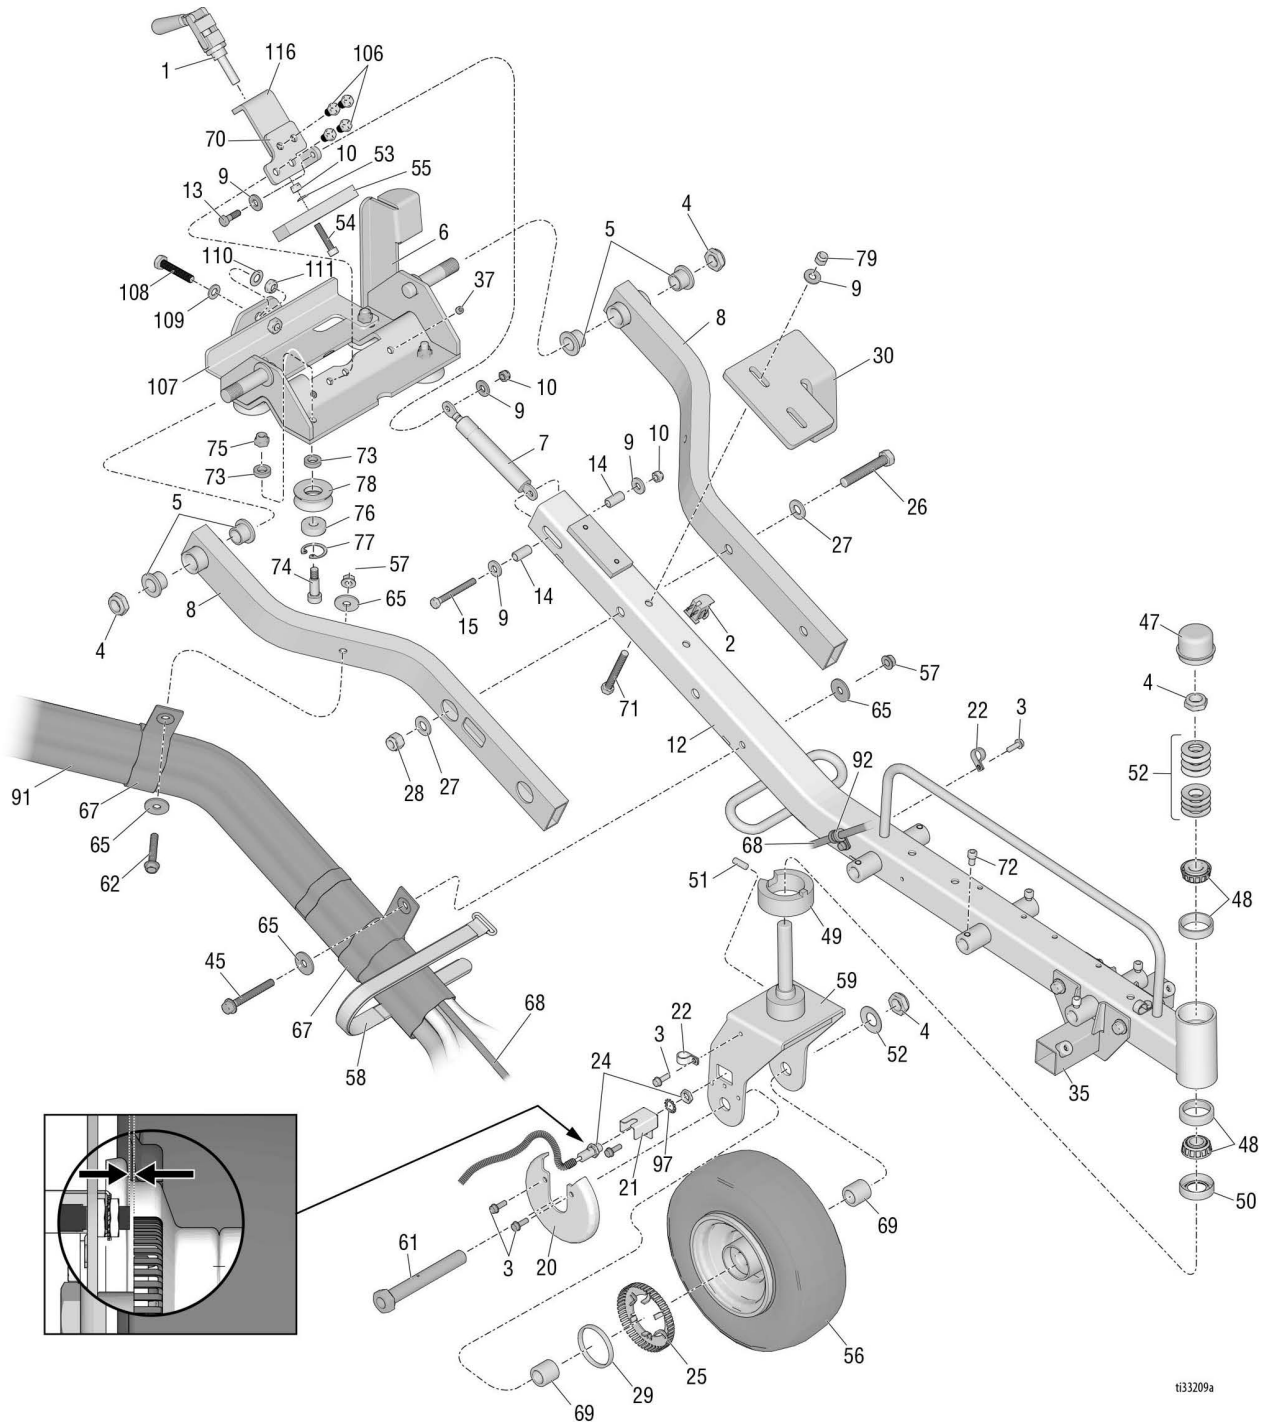

Parts List - Gun Arm 25M708, 25M709

Ref.	Part	Description	Qty.	Ref.	Part	Description	Qty.
1	113304	CLAMP, cam over	1	55	191114	CLAMP, retaining	1
2	116833	SWITCH, safety	1	56	24J541	WHEEL, pneumatic <i>includes 525, 529</i>	1
3	260212	SCREW, hex washer hd, thd form	6	57	112958	NUT, hex, flanged	2
4	112405	NUT, lock	4	58	114271	STRAP, retaining	8
5	113454	BUSHING, oilite	4	59	24F988	FORK, caster	1
6	17T833	BRACKET, traverse	1	60	124884	HOSE, coupled, 3/8 in. X 20 ft (Model 25M709)	3
7	113600	SHOCK, gas	1		124884	HOSE, coupled, 3/8 in. X 20 ft (Model 25M708)	2
8	238321	ARM, wishbone	2	61	113471	SCREW, cap, hex HD	1
9	100023	WASHER, flat	6	62	111194	SCREW, cap, flanged	1
10	111040	NUT, lock, insert, nylock, 5/16	5	65	108851	WASHER, plain	4
12	25D287	BEAM, boom	1	67	131275	STRAP, velcro	2
13	100450	SCREW, cap hex HD	1	68	16G833	HOSE, air	1
14	191264	SPACER, gas, spring	2	69	193658	SPACER, seal	2
15	113664	SCREW, cap, hex HD	1	70	17T849	BRACKET, shock	1
18	102040	NUT, lock, hex	1	71	100454	SCREW, cap hex HD	2
19	17U202	COVER, solenoid	1	72	116940	SCREW, cap, sh, 5/16-18	4
20	16G057	COVER, sprocket	1	73	194491	SPACER	6
21	16G052	SHIELD, sensor	1	74	114986	BOLT, shoulder, sch	4
22	113491	CLAMP, wire	3	75	114987	NUT, lock	4
23	103547	SCREW, mach, hex HD	1	76	113326	BEARING	4
24	15E943	SENSOR, distance	1	77	113598	RING, retaining, internal	4
25		GEAR, signal	1	78	191112	WHEEL, traverse	4
26	101147	SCREW, cap, hex HD	2	79	101566	NUT, lock	4
27	109570	WASHER, plain	4	81	113161	SCREW, flange, hex HD	4
28	801020	NUT, lock, hex	2	82	124983	SCREW, cap, sch, 10-24 X 3.75	2
29		RING, sensor gear	1	83	116969	NUT, lock	2
30	24F985	BRACKET, stowing	1	84	131237	CABLE, control	1
31	111834	NIPPLE, pipe, hex	2	85	100079	WASHER, lock, spring	2
32	191164	ARM, mtg, gun	4	86	16X731	SCREW, plastite, #8 hex wash HD	2
33	207123	UNION, swivel, 90 deg (Model 25M709)	3	87	24Y645	KIT, clamp, double wingnut	4
	207123	UNION, swivel, 90 deg (Model 25M708)	2	88	16G167	HOSE, bead, 3/4 in., clear	2
34	24G979	GUN, spray, bead	2	90	16H058	LABEL, injection hazard iso symb	1
35	17T854	BRACKET, gun arm	1	91	131276	SLEEVE, durawrap velcro	1
36	17U198	BRACKET, mounting, solenoid	1	92	125220	CLAMP, cushion, support, type, loop	1
37	131423	SCREW, set, 3/8-24	4	97	116287	WASHER, SST, external, starwasher	1
38	16U273	HOSE, air	8	103	LL5335	TIP, spray, RAC 5, striping (not shown)	2
39	24F607	VALVE, ball, 3/8 NPT, e-nickel PLT (Model 25M709)	3	104	LL5439	TIP, spray, RAC 5, striping (not shown)	2
	24F607	VALVE, ball, 3/8 NPT, e-nickel PLT (Model 25M708)	2	105	LL5643	TIP, spray, RAC 5, striping (not shown)	2
40	17U173	ARM, extension, gun	1	106	131424	SCREW, cap, 3/8-24	4
41	24G980	GUN, spray, auto	2	107	17T831	BRACKET, adjust rollers	1
42	17J424	BAR, height, adjustment, assy.	2	108	131427	SCREW, cap, M10 x 1.5	1
43	17U775	VALVE, air solenoid	1	109	16Y267	WASHER, flat, M10	1
44	802277	SCREW, machine	2	110	131425	WASHER, belleville	1
45	125626	SCREW, hex, flanged	3	111	109209	NUT, lock, hex, M10	1
46	101748	PLUG, pipe SST (Model 25M709)	1	112	238663	ORIFICE, bead, .203 (not shown)	2
	101748	PLUG, pipe SST (Model 25M708)	2	113	238664	ORIFICE, bead, .281 (not shown)	2
47	113453	CAP, dust	1	114	238665	ORIFICE, bead, .344 (not shown)	2
48	113485	BEARING, cup/cone	2	115	17V103	ORIFICE, brad, .170 (not shown)	2
49	191102	COLLAR, stop	1	116	17T843	BRACKET, truss	1
50	113484	SEAL, grease	1	119	108471	KNOB, pronged	2
51	107211	PIN, dowel	1	120	100731	WASHER	2
52	112825	SPRING, belleville	9	123	125424	FITTING, tube, PTC, 1/4"	4
53	113451	WASHER, wave	2	150	25D347	KIT, toolless, handle, guns	4
54	113467	SCREW, cap, socket HD	1				

Replacement Danger and Warning labels, tags, and cards are available at no cost.

Parts - Gun Arm 25M710