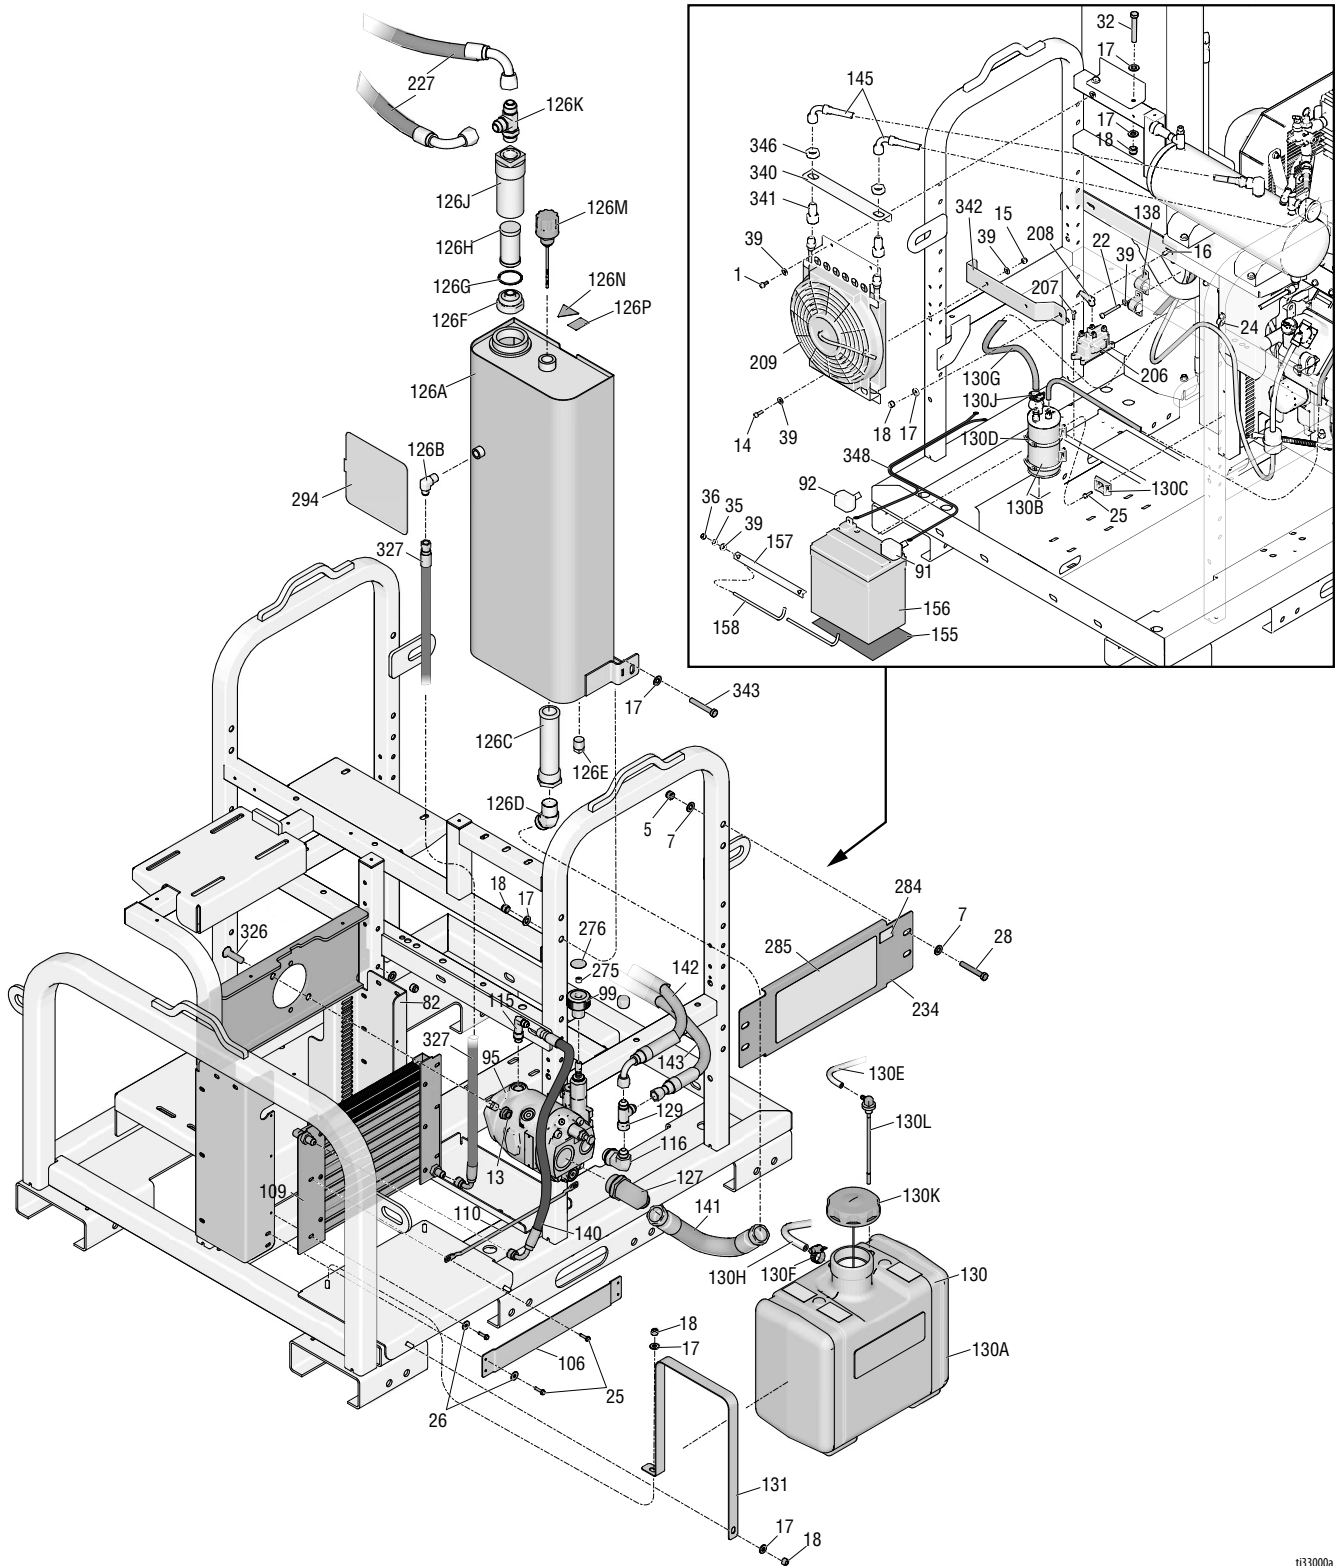

Parts - RoadPak HD 25M706, 25M707 (continued)

t133000a

Parts List - RoadPak HD 25M706, 25M707 (continued)

Ref.	Part	Description	Qty.	Ref.	Part	Description	Qty.
1	112774	SCREW, mach, sltd hex wash hd	8	130	24H587	KIT, install, 6 gal fuel tank (includes 130A-130L)	1
5	101566	NUT, lock, 3/8"	4	130A	24H257	TANK, 6 gal., CARB compliant	1
7	100731	WASHER, 3/8"	8	130B	16G710	CARTRIDGE, fuel vapor, carbon	1
13	112731	NUT, hex, flanged	2	130C	16G758	BRACKET, cartridge, mount	2
14	100022	SCREW, cap, hex hd	4	130D	16G756	STRAP, cartridge mounting	2
15	102040	NUT, lock, hex	10	130E	16G722	HOSE, 1/4", low perm, 3 ft.	1
16	100521	SCREW, cap hed hd	1	130F	16G757	CLAMP, hose, 1/4"	4
17	100527	WASHER, plain	12	130G	16H081	HOSE, 3/6", low perm, 15 in.	1
18	111040	NUT, lock, insert, nylock, 5/16	8	130H	16H082	HOSE, 1/4", low perm, 2 ft.	1
24	125220	CLAMP, cushion	1	130J	16G162	CLAMP, hose, 3/6"	2
25	C20474	SCREW, self-tapping	12	130K	16G721	CAP, 3.5", CARB compliant	1
26	120339	WASHER, fender	8	130L	16G720	TUBE, pickup	1
28	516595	BOLT, hex, 3/8"	4	131	16G778	BRACKET, mounting, fuel tank	2
32	108481	SCREW, cap, hex hd	2	138	125005	CLAMP, hose, cushion, 7/8 ID	2
35	100016	WASHER, lock	2	140	17U774	HOSE, coupled	1
36	100015	NUT, hex mscr	2	141	16G038	HOSE, coupled	1
39	110755	WASHER, plain	17	142	16G034	HOSE, coupled	1
40	159346	WASHER	2	143	16G035	HOSE, coupled	1
82	17U029	SUPPORT, cooler, left	1	145	17V355	HOSE, couples, ptfe	2
91	801958	PROTECTOR, terminal, red	1	155	801972	PAD, battery	1
92	801959	TERMINAL, protector, black	1	156	115753	BATTERY, 33 AH, sealed	1
95	17V283	KIT, hydraulic pump hd (includes 13, 99, 275, 276, 326)	1	157	107069	CLAMP, battery	1
99	15B438	KNOB, pressure	1	158	803525	BOLT, battery	2
106	16G578	SUPPORT, cooler, front, painted	1	206	16F346	SWITCH, winch, contactor	1
109	17U018	COOLER, oil, skived	1	207	107439	SCREW, machine, hex	4
110	15H480	BAR, support	1	208	131395	INSULATOR, boot, black	2
115	17U308	FITTING, elbow, JIC-6 x ORB-8	1	209	17U306	COOLER, fanned, 12vdc	1
116	124942	FITTING, elbow, hydraulic	1	227	16G037	HOSE, coupled	2
126	24S170	RESERVOIR, hydraulic, RPS 2900 (includes 126A-126P)	1	234	17U026	PLATE, label	1
126A	17T875	RESERVOIR, painted	1	275	117560	SCREW, set, socket head	1
126B	120064	FITTING, elbow, hydraulic	1	276	15A464	LABEL, pressure control	1
126C	120137	FITTING, suction	1	284	16D576	LABEL, made in USA	1
126D	124769	FITTING, elbow, male, 1 jic x 1 sae	1	285	17V202	LABEL, Roadlazer, Roadpak, side	1
126E	124489	PLUG, pipe	1	294	183682	LABEL, Graco logo	1
126F	15H247	CAP, filter, hydraulic	1	326	124137	SCREW, machine, flat head	2
126G	120315	O-RING, packing	1	327	17U774	HOSE, coupled	1
126H	120310	FILTER, hydraulic fluid	1	340	17V351	BRACKET, support, cooler, top	1
126J	15H246	HOUSING	1	341	17V356	FITTING, cooler, bulkhead	2
126K	124768	FITTING, tee, 3/4 jic x 3/4 sae	1	342	17V289	BRACKET, support, cooler	1
126M	17L161	CAP, breather filler	1	343	802277	SCREW, machine	1
126N	189285	LABEL, caution	1	346	100071	NUT, hex	2
126P	198585	LABEL, hydraulic fluid	1	348	17U188	WIRE, assy., battery	1
127	17U313	FITTING, elbow, hydraulic	1	<i>Replacement Danger and Warning labels, tags, and cards are available at no cost.</i>			
129	124770	FITTING, tee, 1/2 JIC, swivel	1