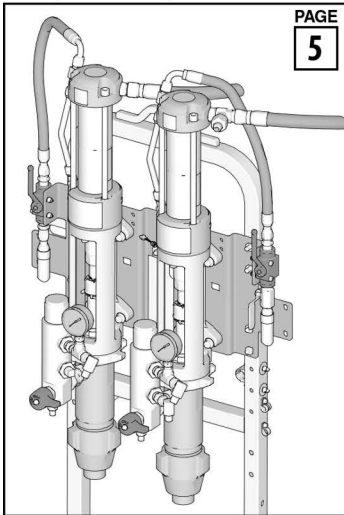

Contents - RoadPak 25M701, 25M702*, 25M703, 25M704, 25M705*

Pump Assembly