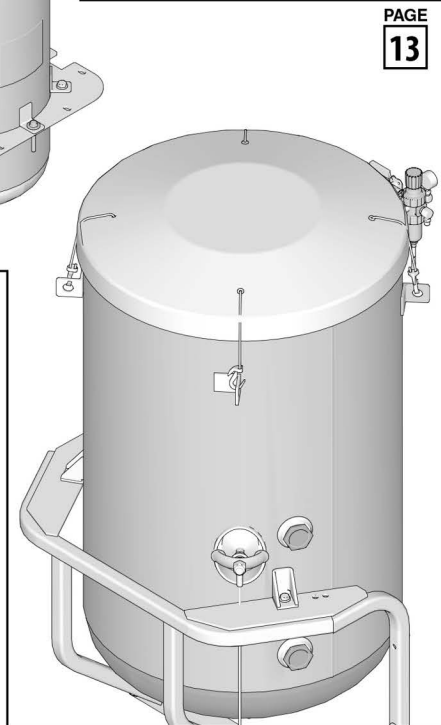

Related Manuals:	
3A5384	Installation & Operation
3A5385	Repair

Contents - RoadPak 25M701, 25M702*, 25M703, 25M704, 25M705*

Pump Assembly

**450 lb.
Bead Tank Assembly**

**1,350 lb.
Bead Tank Assembly**

**Engine and
Compressor Assembly**