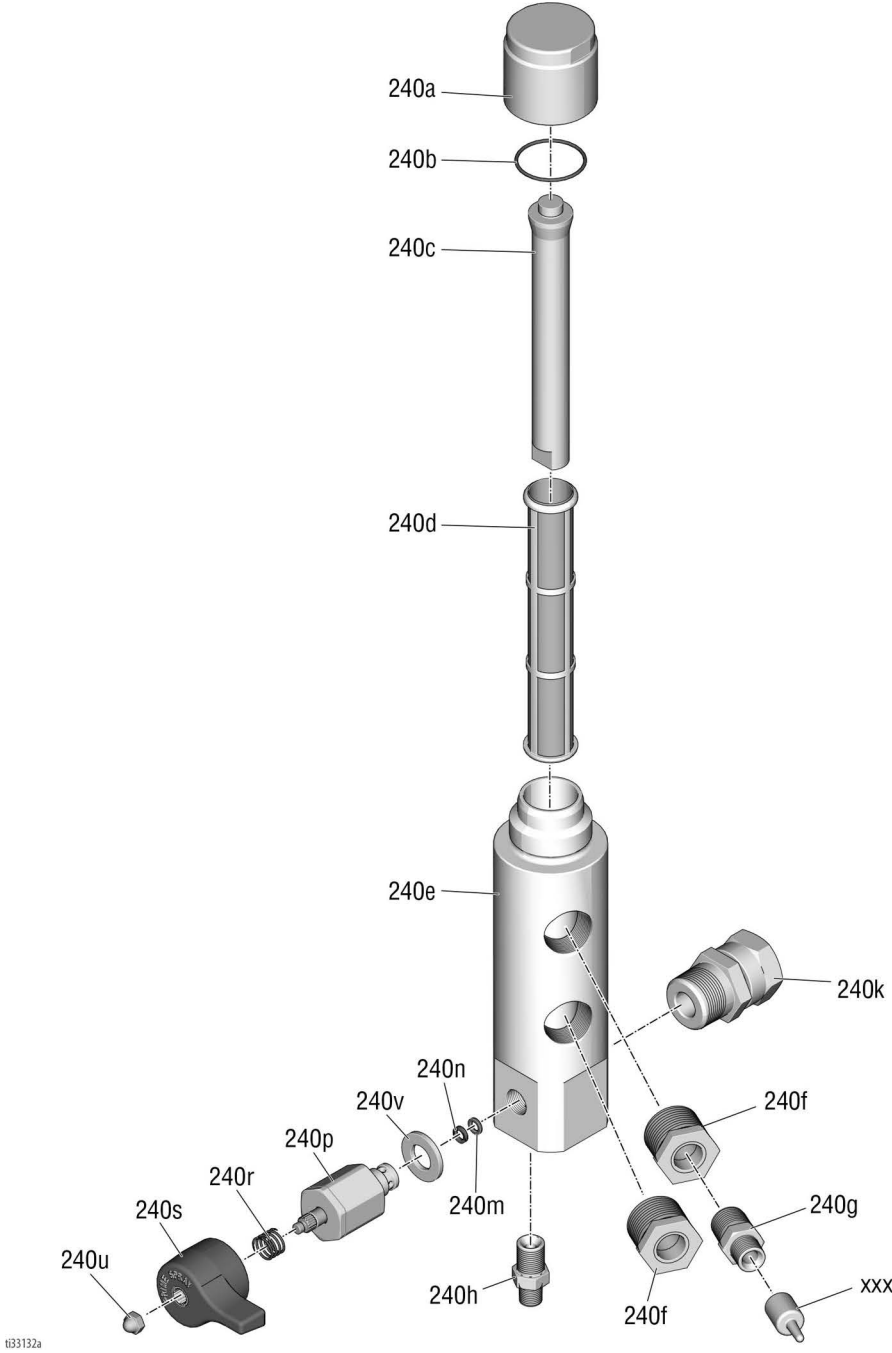

† Refer to manual 3A1303 for individual parts list.

Parts - Filter Assembly 24G986

Parts List - Filter Assembly 24G986

Ref.	Part	Description	Qty.	Ref.	Part	Description	Qty.
240A	15C765	CAP, filter	1	240K	287968	FITTING, union adapter	1
240B	117285	PACKING, o-ring	1	240M	193710	SEAL, seat, valve	1
240C	15C766	TUBE, diffusion	1	240N	193709	SEAT, valve	1
240D	244071	FILTER, 30 mesh, ultra	1	240P	287879	VALVE, drain, assy <i>includes 240V</i>	1
240E	15G649	BASE, filter	1	240R	114708	SPRING, compression	1
240F	124488	BUSHING, pipe	2	240S	15G563	HANDLE, valve	1
240G	16F255	FITTING, nipple, rdcg, 1/2 x 3/8 npt	1	240U	116424	NUT, cap	1
240H	16F254	FITTING, nipple, rdcg 5/8 x 1/4 npt	1	240V	114797	GASKET	1