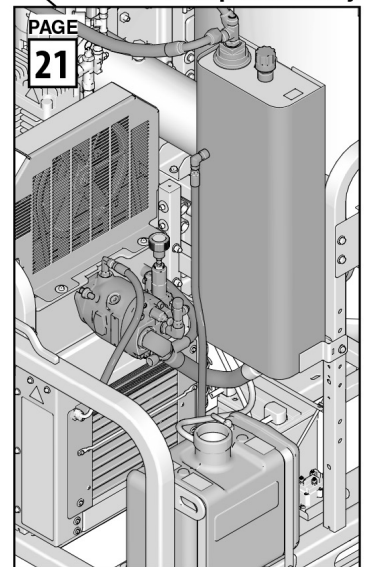

Hydraulic Pump Assembly