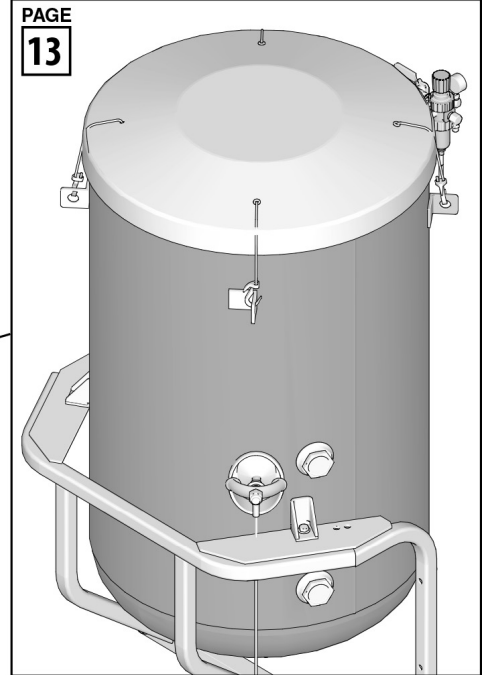

**Hydraulic
Pump Assembly**

* No Bead Tank

ti32898b

Contents - RoadPak HD 25M706, 25M707*

Pump Assembly

1350 lb. Bead Tank Assembly

Engine and Compressor Assembly

Hydraulic Pump Assembly