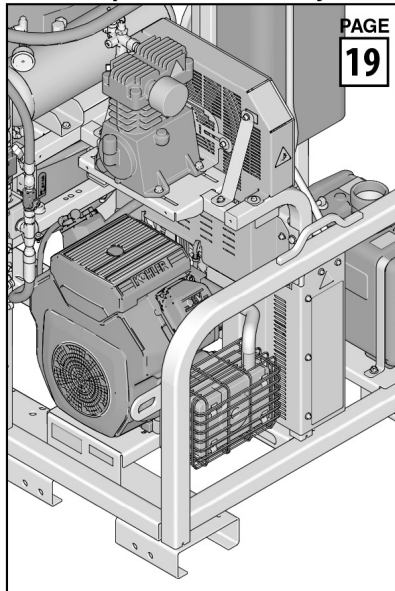

Engine and Compressor Assembly