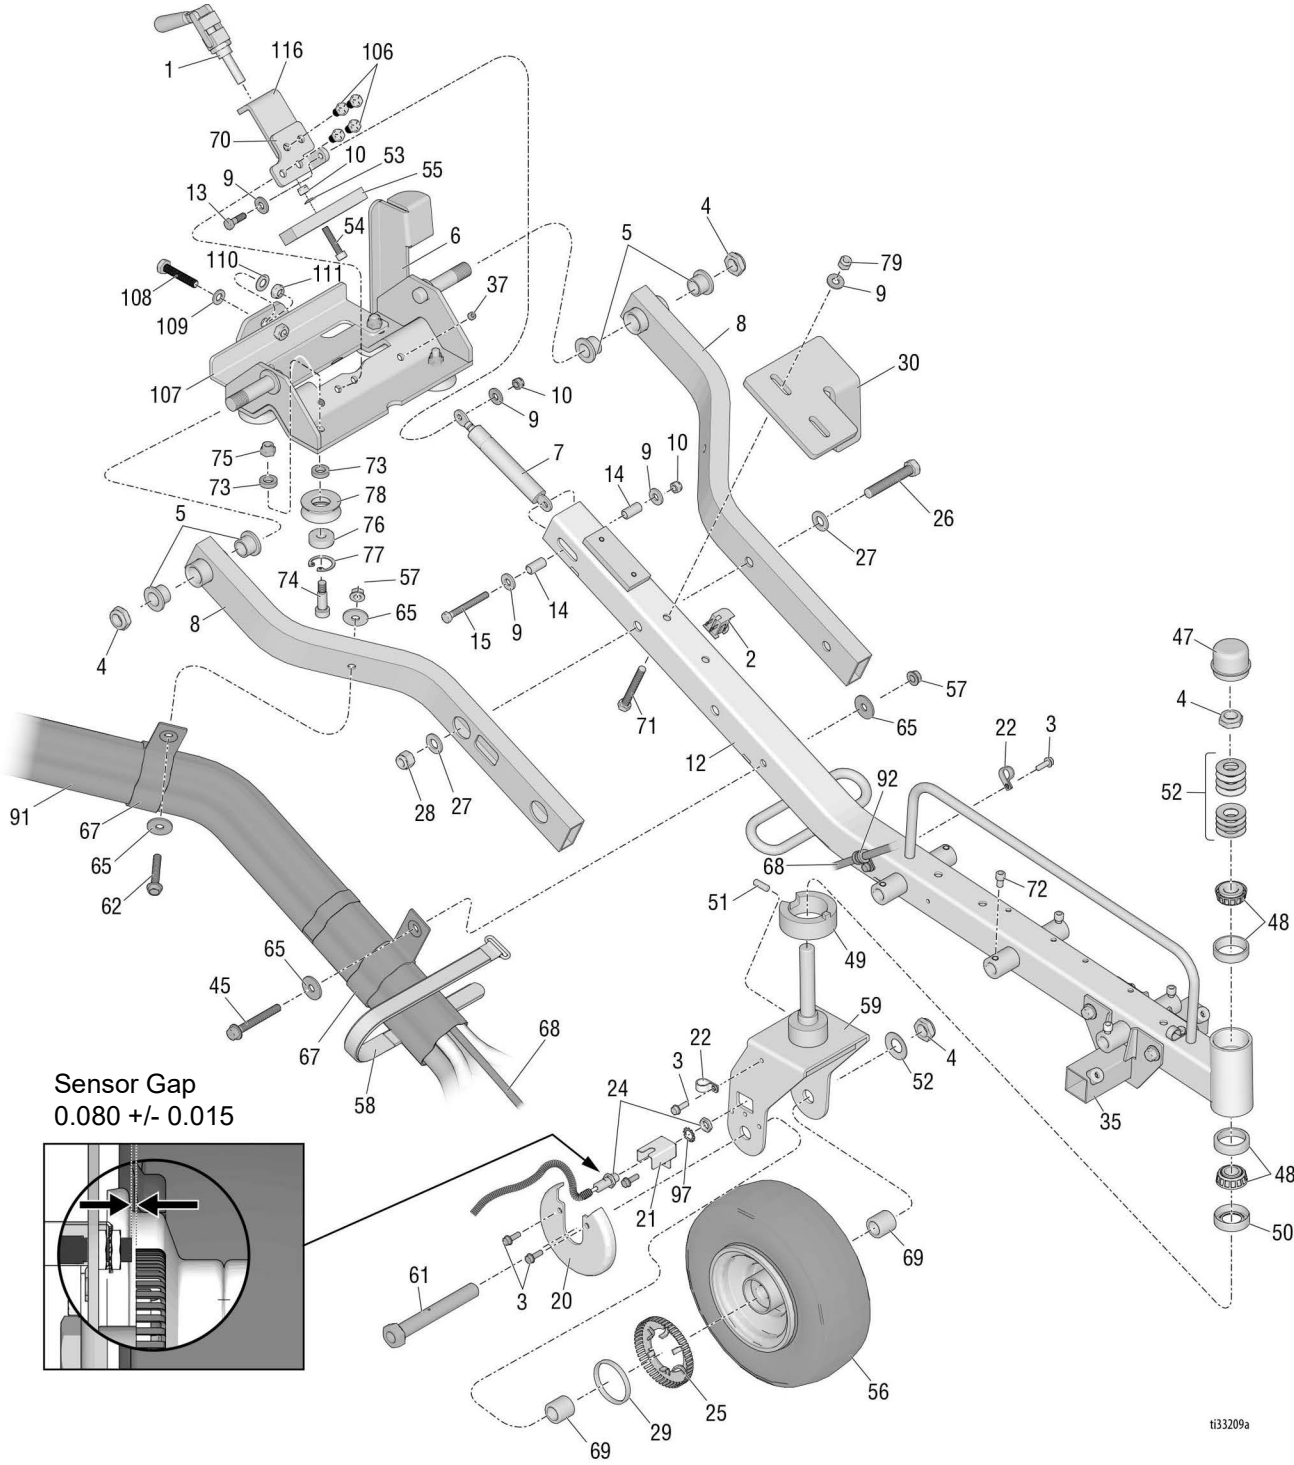

Parts - Gun Arm 25M708, 25M709