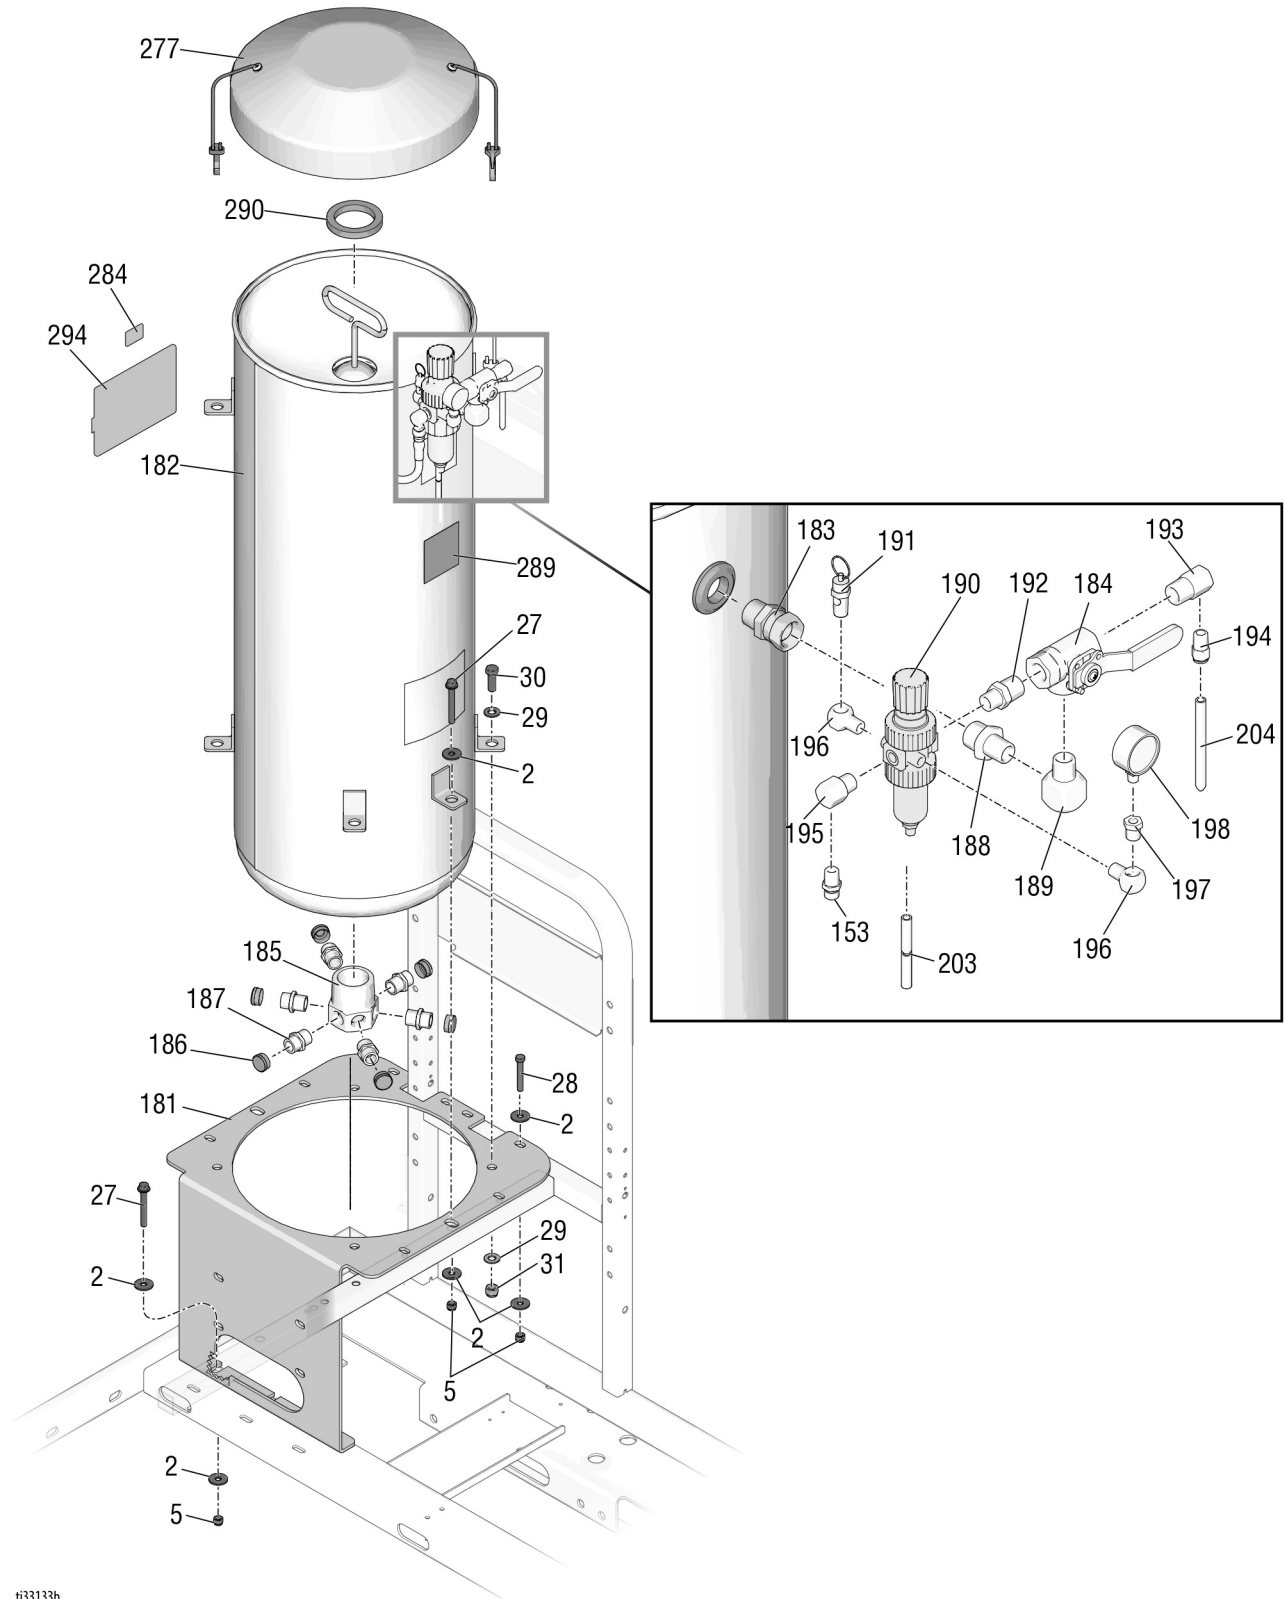

Parts - RoadPak 25M701, 25M703 (continued)

ti33133b

Parts List - RoadPak 25M701, 25M703 (continued)

Ref.	Part	Description	Qty.	Ref.	Part	Description	Qty.
2	108851	WASHER, flat	16	190	113291	REGULATOR, air	1
5	101566	NUT, hex, lock	8	191	108124	VALVE, safety, 75 psi	1
27	125626	SCREW, hex	4	192	159239	FITTING, nipple, pipe, rdcg	1
28	516595	SCREW, cap, hex	4	193	166999	FITTING, elbow, street	1
29	109570	WASHER, wrought	8	194	113319	FITTING, air	1
30	100017	SCREW, cap, hex hd	4	195	164259	FITTING, elbow, street	1
31	801020	NUT, lock, hex	4	196	100840	FITTING, elbow, street	2
153	162453	FITTING, (1/4 npsm x 1/4 npt)	1	197	100030	BUSHING	1
181	16G777	BRACKET, mount, bead tank	1	198	104655	GAUGE, press air	1
182	24F496	TANK, bead, 36 gal.	1	203	18A942	TUBE, drain	1
183	157785	FITTING, swivel	1	204	191643	HOSE, air, 3/8	1
184	113292	VALVE, ball, 3 way	1	277	24J348	COVER, bead tank	1
185	17U020	FITTING, 6 pos.	1	284	16D576	LABEL, made in USA	1
186	16U377	CAP, hose	6	289	16H060	LABEL, pressure on off	1
187	111834	NIPPLE, pipe, hex	6	290	15A552	SEAL	1
188	157191	FITTING, adapter (1/2 npt x 3/4 npt)	1	294	183682	LABEL, Graco logo	1
189	158683	FITTING, elbow, 90 deg	1