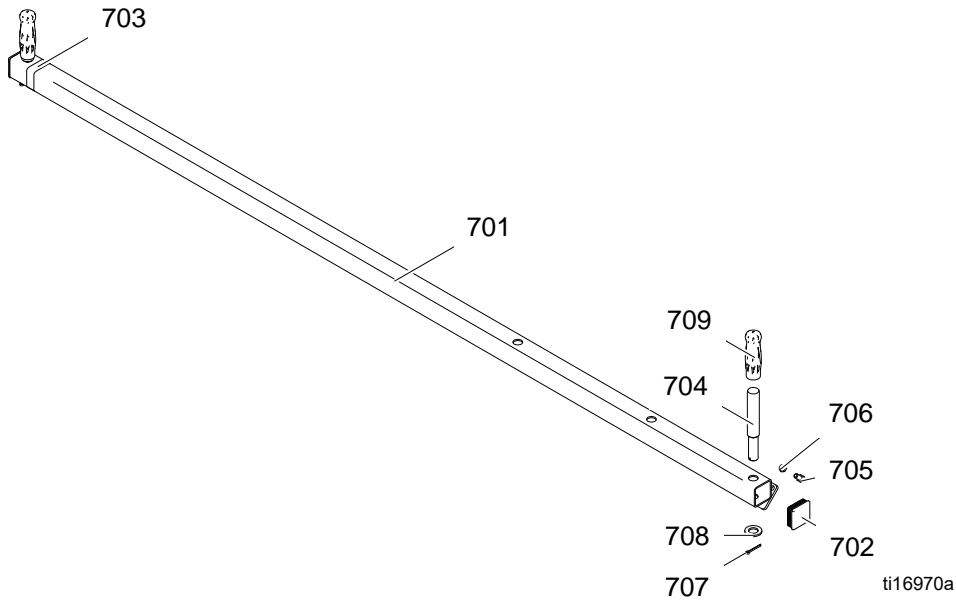

Parts - Gun Arm Beam 24G630

Parts List - Gun Arm Beam 24G630

Ref.	Part	Description	Qty.
701	24G842	BEAM, gun arm, adjustable	1
702	113682	PLUG, tubing	2
703	290159	LABEL, reflective	2
704	191089	HANDLE, beam	2
705	100469	SCREW, cap, hex HD	2
706	125205	NUT, lock, nylon, 3/8-16	2
707	108450	PIN, cotter	2
708	160641	WASHER, packing	2
709	116139	GRIP, handle	2