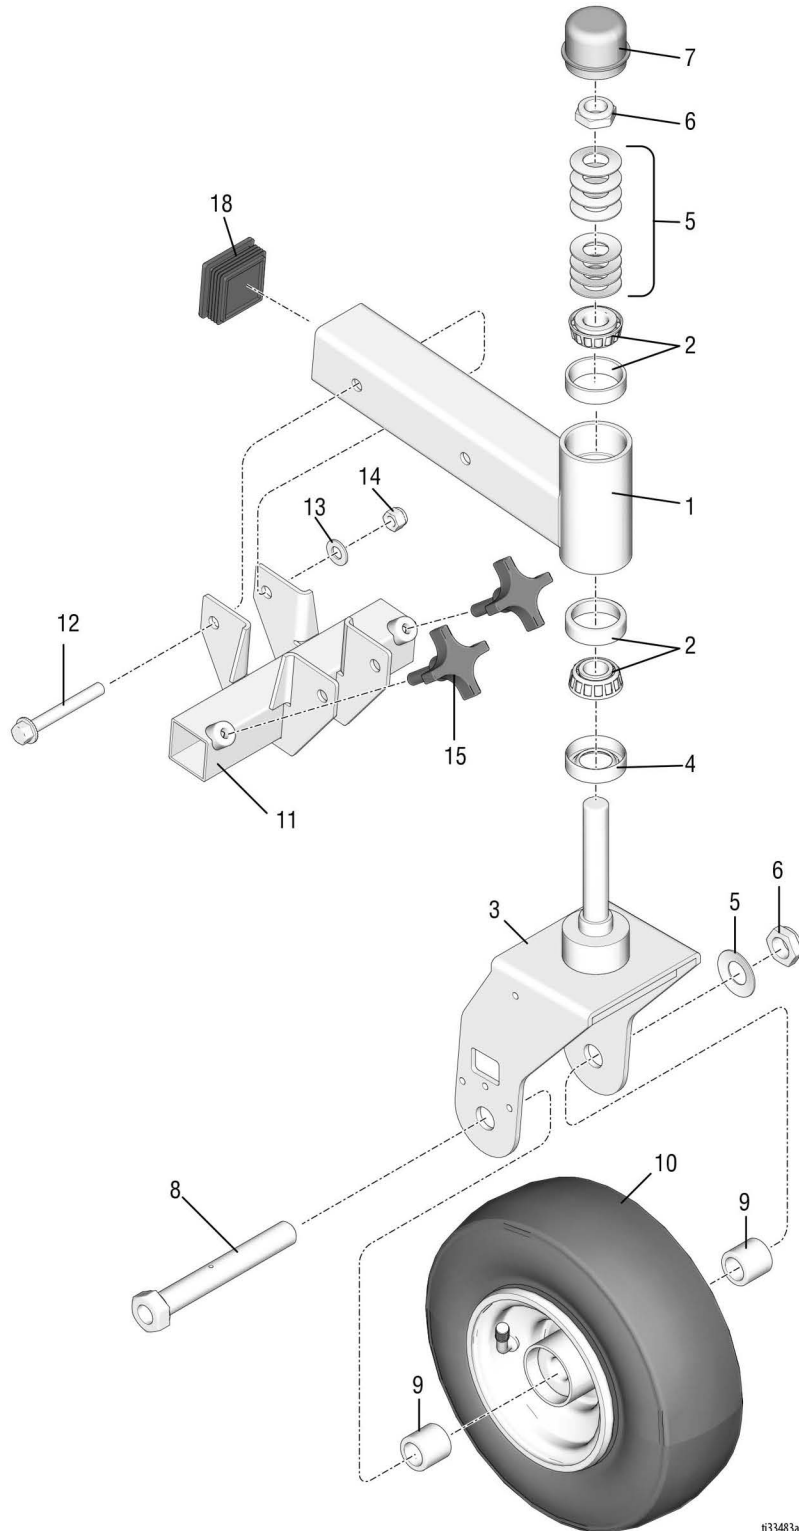

Parts - Support Wheel 17T824

*Included with Gun Arms 25M710 and 25D932

Parts List - Support Wheel 17T824

Ref.	Part	Description	Qty.
1	17T822	WHEEL, support, weldment	1
2	113485	BEARING, cup/cone	2
3	24F988	FORK, caster	1
4	113484	SEAL, grease	1
5	112825	WASHER, belleville	9
6	112405	NUT, lock	2
7	113453	CAP, dust	1
8	113471	SCREW, cap, hex hd	1
9	193658	SPACER, seal	2
10	113479	WHEEL, pneumatic	1
11	17T854	BRACKET, gun arm, weldment	1
12	125626	SCREW, hex hd, flanged	2
13	100731	WASHER	2
14	101566	NUT, lock	2
15	108471	KNOB, pronged	2
18	113682	PLUG, tubing	1