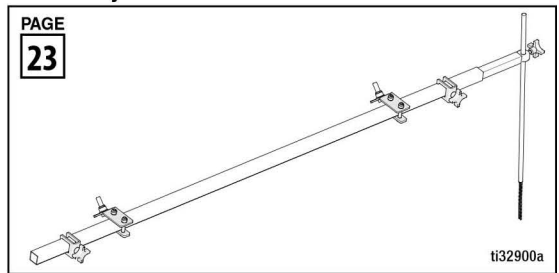

Pointer System 24G634