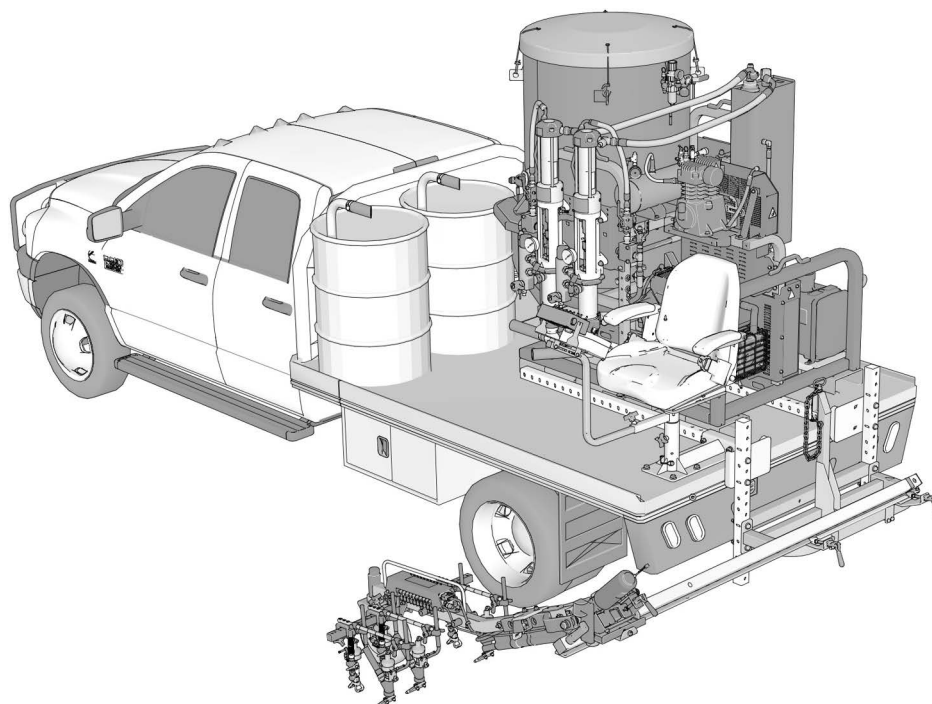

Related Manuals:	
3A5384	Installation & Operation
3A5385	Repair

Contents - RoadPak 25M701, 25M702*, 25M703, 25M704, 25M705*

Pump Assembly

**450 lb.
Bead Tank Assembly**

**1,350 lb.
Bead Tank Assembly**

**Engine and
Compressor Assembly**