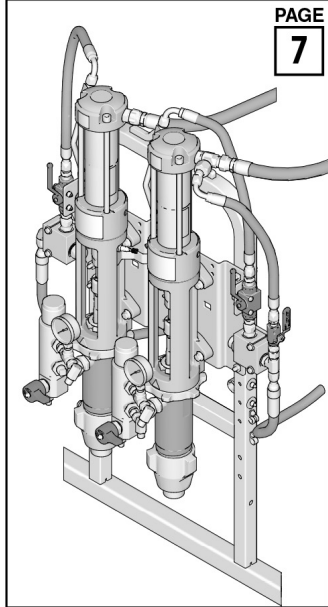

Contents - RoadPak HD 25M706, 25M707*

Pump Assembly