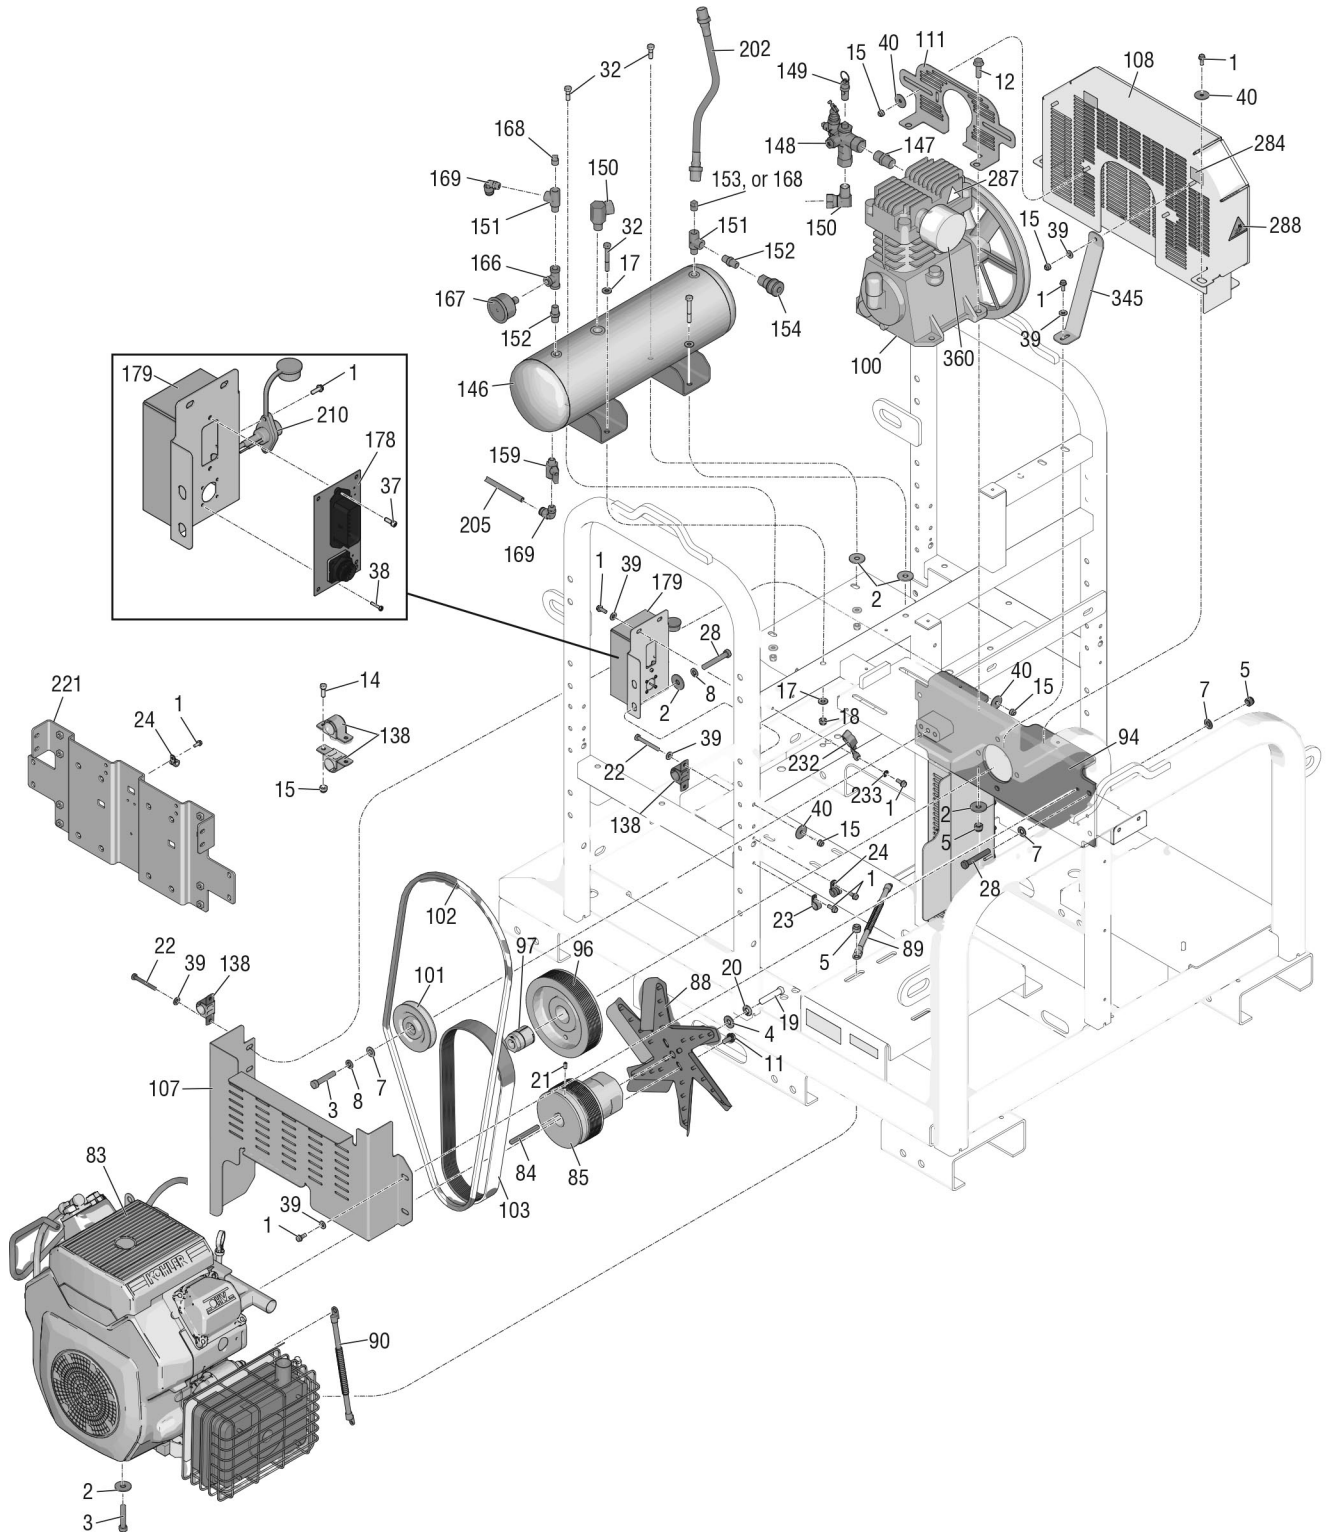

Parts - RoadPak 25M701, 25M702, 25M703, 25M704, 25M705 (continued)

t33218a 25m702

Parts List - RoadPak 25M701, 25M702, 25M703, 25M704, 25M705 (continued)

Ref.	Part	Description	Qty.	Ref.	Part	Description	Qty.
1	112774	SCREW, mach, sltd hex wash hd	13	103	17U015	BELT, poly-v, A-section	1
2	108851	WASHER, plain	10	107	16G580	COVER, belt, lower	1
3	111803	SCREW, cap, hex hd	5	108	17U116	COVER, belt, assy, painted	1
4	100132	WASHER, flat	1	111	16G830	COVER, belt, air compressor, paint	1
5	101566	NUT, lock	13	138	125005	CLAMP, hose, cushion, 7/8 ID (2-pumps)	6
7	100731	WASHER	9		125005	CLAMP, hose, cushion, 7/8 ID (1-pump)	2
8	100133	WASHER, lock, 3/8	9				
11	110963	SCREW, cap, flange head	4	146	24G416	TANK, air, assembly	1
12	111193	SCREW, cap, flange head	4	147	158491	FITTING, nipple	1
14	100022	SCREW, cap, hex hd (2-pumps)	2	148	112795	REGULATOR, unloader	1
15	102040	NUT, lock, hex (2-pumps)	13	149	113286	VALVE, safety, 150 psi	1
	102040	NUT, lock, hex (1-pump)	10	150	155470	FITTING, swivel, union, 90 degree	2
17	100527	WASHER, plain	8	151	106228	FITTING, tee, street	2
18	111040	NUT, lock, insert, nylock, 5/16	4	152	156971	FITTING, nipple, short	2
19	125070	SCREW, cap, hex head	1	153	162453	FITTING, (1/4 npsm x 1/4 npt)	1
20	100052	WASHER, lock	1	154	208536	COUPLER, line, air	1
21	100644	SCREW, set	1	159	15B565	VALVE, ball	1
22	105171	SCREW, cap, hex, 1/4 x 2.25 (2-pumps)	7	166	104984	FITTING, tee, pipe	1
	105171	SCREW, cap, hex, 1/4 x 2.25 (1-pump)	4	167	118457	GAUGE, panel, mount	1
				168	100509	PLUG, pipe	1
23	113491	CLAMP, wire	2		100509	PLUG, pipe (25M702, 25M705)	2
24	125220	CLAMP, cushion, support, type, loop	3	169	115841	FITTING, elbow	2
28	516595	BOLT, hex, 3/8	6	178	25M795	BOARD, interconnect	1
32	108481	SCREW, cap, hex hd	2	179	17U066	BOX, junction	1
33	100450	SCREW, cap, hex hd	2	202	512616	HOSE, coupled (25M701, 25M703, 25M704)	1
37	120463	SCREW, machine, phil head	2				
38	111714	SCREW, machine, pan head	4	205	125276	HOSE, air, 3/8	1
39	110755	WASHER, plain (2-pumps)	13	210	17U140	CORD, remote plug-in, winch	1
	110755	WASHER, plain (1-pump)	10	221	17U276	PLATE, mounting, pumps	1
40	159346	WASHER (2-pumps)	13	232	237686	WIRE, ground, assy. w/ clamp	1
	159346	WASHER (1-pump)	10	233	100985	WASHER, lock, ext	1
82	17U029	SUPPORT, cooler, left, painted	1	284	16D576	LABEL, made in USA	1
83	124935	ENGINE, gasoline, 18 HP Kohler	1	287	189285	LABEL, caution, burn	1
84	605358	KEY, sprocket	1	288	16C394	LABEL, iso pinch hazard icon	1
85	17U021	PULLEY, drive	1	340	17V351	BRACKET, support, collar, top	1
88	17U014	FAN, 13 in.	1	341	17V356	FITTING, cooler, bulkhead	2
89	125072	CABLE, electric, battery, negative	1	342	17V289	BRACKET, support, cooler, bottom	1
90	125073	CABLE, elec., battery, positive	1	345	17V307	BRACKET, support, belt cover	2
94	17S997	PLATE, mounting, hydraulic, pump	1	346	100071	NUT, hex	2
96	17U023	PULLEY, pump, 10 groove	1	348	17V419	BUSHING, keyless, 3/4"	1
97	17V419	BUSHING, keyless, 3/4" shaft	1	360	128736	KIT, air filter	1
100	24N370	KIT, compressor, air	1				
101	124880	PULLEY, idler, a section belt	1				
102	124926	BELT, v, a section	1				

Replacement Warning labels, tags, and cards are available at no cost.