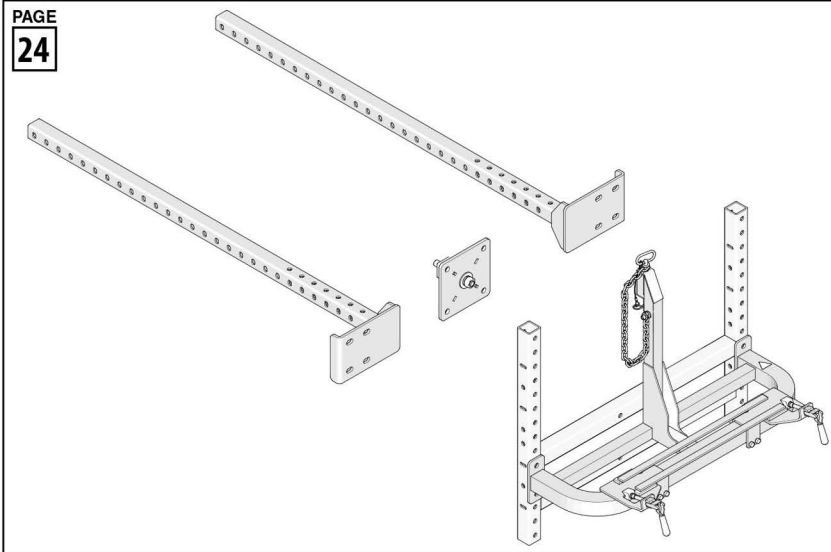

ti32899b

* No Bead Tank

Contents

Slide-In Mounting Frame 24G627
Single Hitch Mounting Frame 24G626

RoadPak Gun Arm 25M708, 25M709

RoadPak HD Gun Arm 25D932

Support Wheel

RoadPak HD Gun Arm 25M710