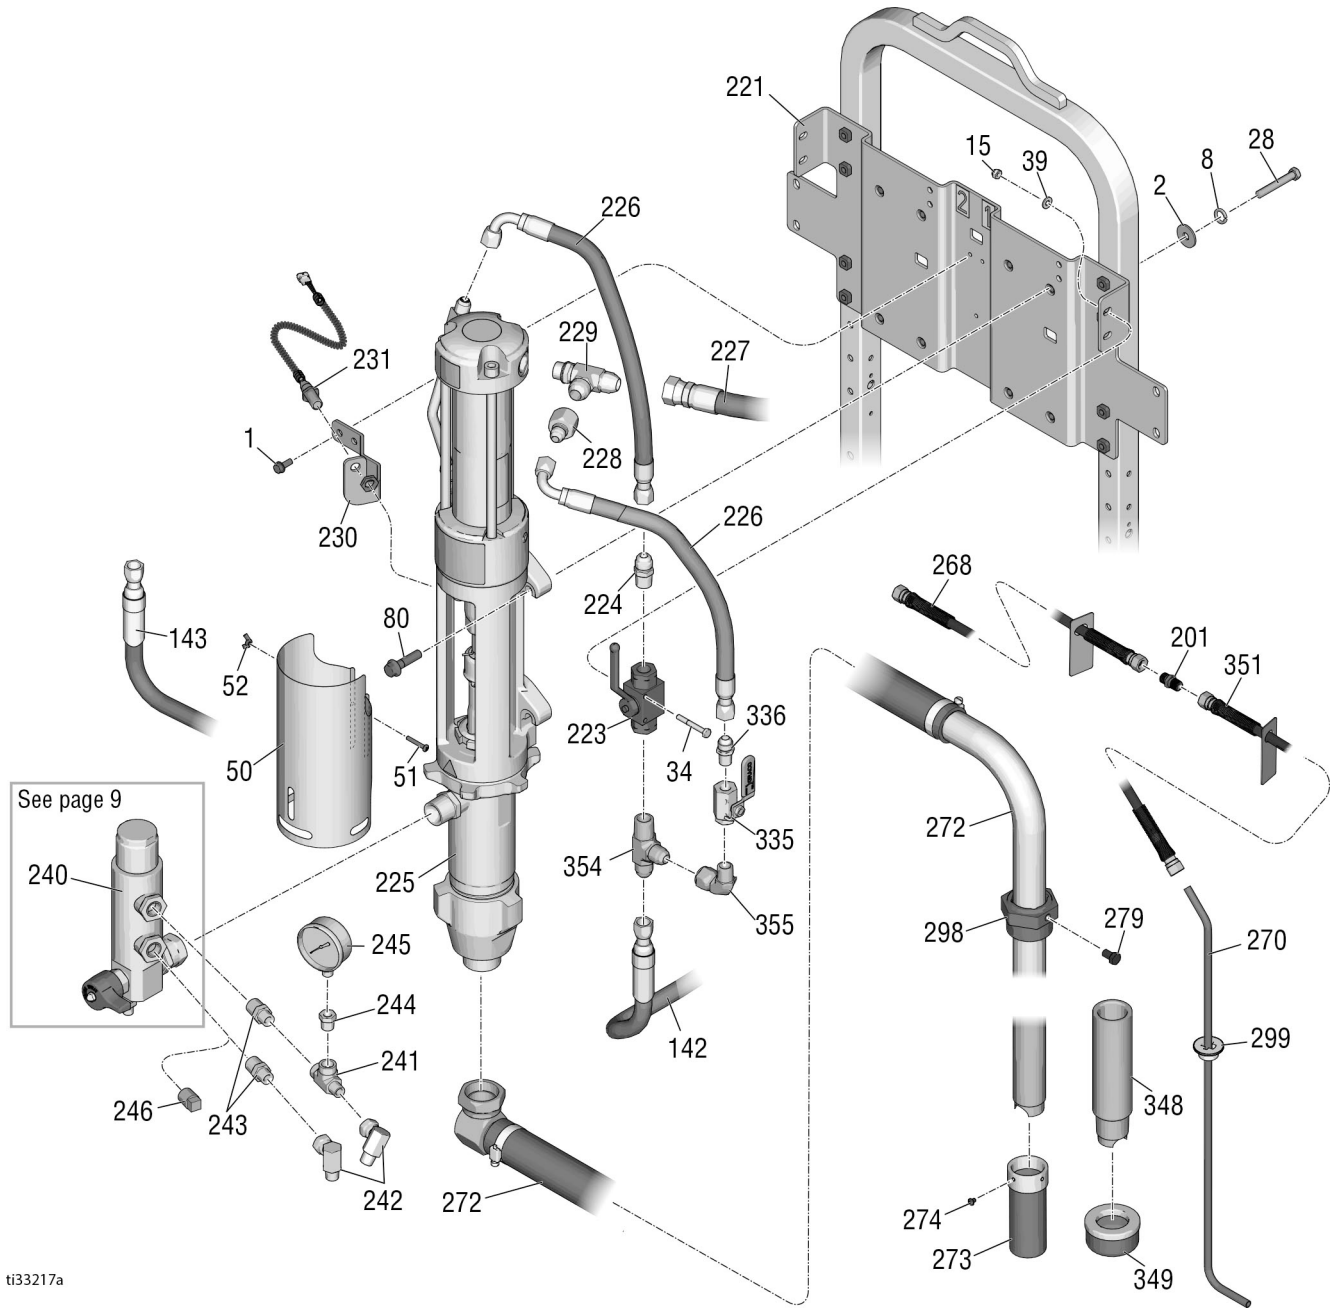

Parts - RoadPak 25M701, 25M702, 25M703, 25M704, 25M705

ti33217a

Parts List - RoadPak 25M701, 25M702, 25M703, 25M704, 25M705

Ref.	Part	Description	Qty.	Ref.	Part	Description	Qty.
1	112774	SCREW, mach, sltd hex wash hd	2	241	124490	FITTING, tee, street (2-pumps)	2
2	108851	WASHER, plain	8			FITTING, tee, street (1-pump)	1
8	100133	WASHER, lock, 3/8	8	242	207123	UNION, swivel, 90 deg (2-pumps)	3
15	102040	NUT, lock, hex (2-pumps)	4			UNION, swivel, 90 deg (1-pump)	2
		NUT, lock, hex (1-pump)	1	243	16F255	FITTING, nipple, rdcg, 1/2 x 3/8 npt (2-pumps)	3
28	516595	BOLT, hex hd, 3/8 x 2.5	8			FITTING, nipple, rdcg, 1/2 x 3/8 npt (1-pump)	2
34	110982	SCREW, cap, hex hd (2-pumps)	4	244	168160	BUSHING, pipe (2-pumps)	2
		SCREW, cap, hex hd (1-pump)	2			BUSHING, pipe (1-pump)	1
39	110755	WASHER, plain (2-pumps)	4	245	102814	GAUGE, press, fluid (2-pumps)	2
		WASHER, plain (1-pump)	2			GAUGE, press, fluid (1-pump)	1
50	16H585	SHIELD, pump (2-pumps)	2	246	124489	PLUG, pipe (2-pumps)	1
		SHIELD, pump (1-pump)	1	268	245798	HOSE, cpld, 1/4 in. x 7 ft (2-pumps)	2
51	111235	SCREW, mach, pnh (2-pumps)	2			HOSE, cpld, 1/4 in. x 7 ft (1-pump)	1
		SCREW, mach, pnh (1-pump)	1	270	16G707	TUBE, drain (2-pumps)	2
52	120317	NUT, wing (2-pumps)	2			TUBE, drain (1-pump)	1
		NUT, wing (1-pump)	1	272	24G726	HOSE, suction (2-pumps)	2
80	120226	SCREW, hex hd, flange (2-pumps)	8			HOSE, suction (1-pump)	1
		SCREW, hex hd, flange (1-pump)	4	273	16G692	STRAINER, inlet (2-pumps)	2
142	16G034	HOSE, coupled (1-pump)	1			STRAINER, inlet (1-pump)	1
143	16G035	HOSE, coupled (2-pumps)	1	274	125320	SCREW, mach, phillips, rnd hd (2-pumps)	4
201	196181	FITTING, nipple (2-pumps)	2			SCREW, mach, phillips, rnd hd (1-pump)	2
		FITTING, nipple (1-pump)	1	279	15D008	BOLT, 3/8-16, 316 sst (2-pumps)	4
221	17U276	PLATE, pump mounting, painted	1			BOLT, 3/8-16, 316 sst (1-pump)	2
223	120140	VALVE, ball, assembly (2-pumps)	2	298	260384	ADAPTER, bung, machining (2-pumps)	2
		VALVE, ball, assembly (1-pump)	1			ADAPTER, bung, machining (1-pump)	1
224	120304	FITTING, nipple, straight (2-pumps)	3	299	16J716	PLUG, 3/4 drum, with hole (2-pumps)	2
		FITTING, nipple, straight (1-pump)	1			PLUG, 3/4 drum, with hole (1-pump)	1
225†	24G767	PUMP, RPS 2900 (2-pumps)	2	348	16U368	TUBE, inlet, extension (2-pumps)	2
		PUMP, RPS 2900 (1-pump)	1			TUBE, inlet, extension (1-pump)	1
226	15G783	HOSE, coupled (2-pumps)	3	349	237840	STRAINER, extension (2-pumps)	2
		HOSE, coupled (1-pump)	2			STRAINER, extension ((1-pump)	1
227	16G037	HOSE, coupled (2-pumps)	2	351	249232	HOSE, coupled, 36" (2-pumps)	2
		HOSE, coupled (1-pump)	1			HOSE, coupled, 36" (1-pump)	1
228	17U385	FITTING, reducer	1	352	110110	SEALANT, pipe, 6 ml (not shown)	1
229	17U556	FITTING, tee	1	335	17U798	VALVE, ball, start/run	1
230	17U025	BRACKET, sensor (2-pumps)	1	336	121311	FITTING, connector, NPT x JIC	1
	17V035	BRACKET, sensor (1-pump)	1	354	17V389	FITTING, tee	1
231	16J511	SENSOR, gallon counter (2-pumps)	2	355	17V392	FITTING, elbow, JIC x NPT	1
		SENSOR, gallon counter (1-pump)	1				
240	24G986	FILTER, assembly, RPS 2900 (2-pumps)	2				
		FILTER, assembly, RPS 2900 (1-pump)	1				

† Refer to manual 3A1303 for individual parts list.