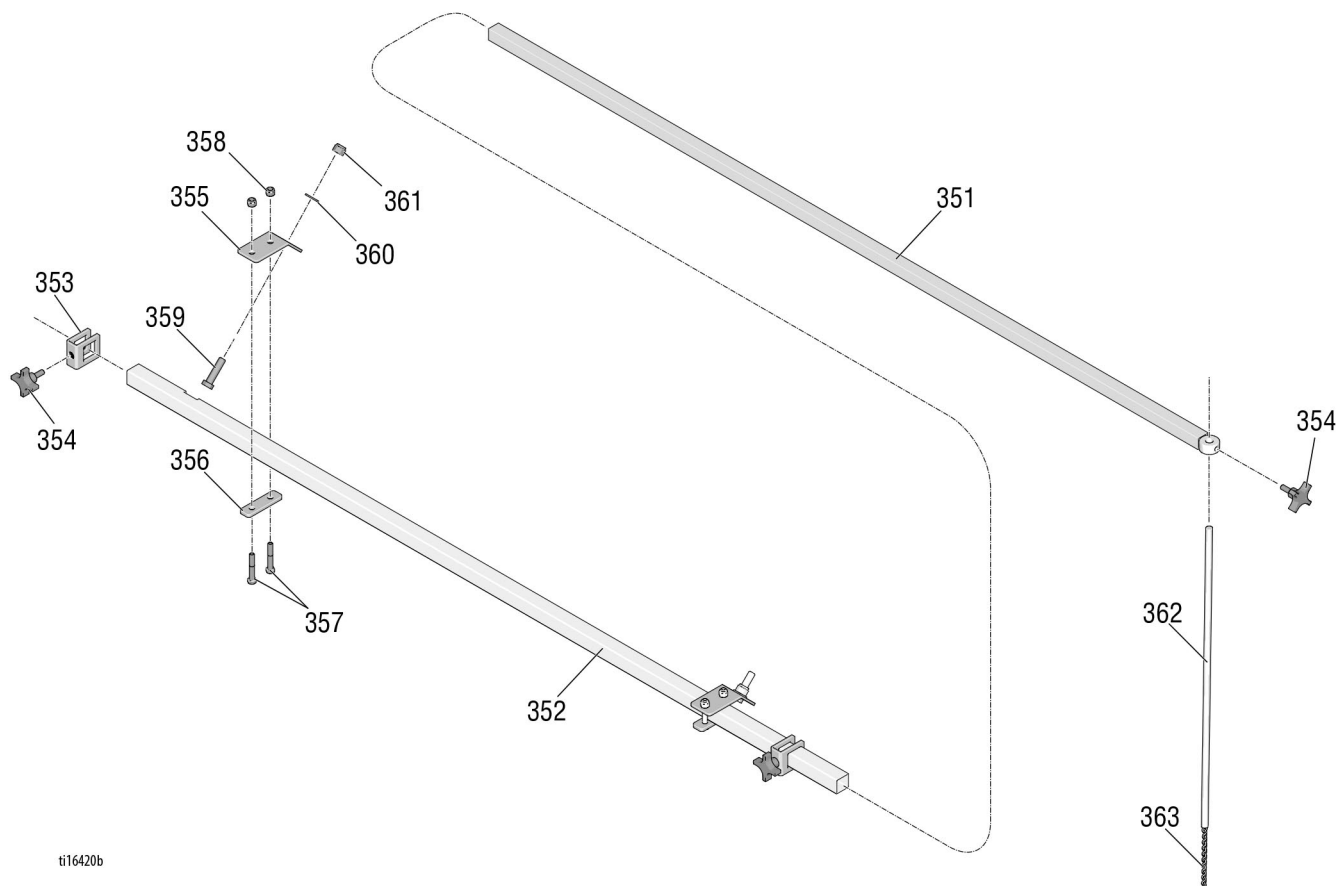

Parts - Pointer System 24G634

ti16420b

Parts List - Pointer System 24G634

Ref.	Part	Description	Qty.	Ref.	Part	Description	Qty.
351	191692	BRACKET, support	1	358	101566	NUT, lock	4
352	24F989	ARM, extension, guide	1	359	100017	SCREW, cap, hex HD	2
353	224136	CLAMP, extension	2	360	109570	WASHER, plain	2
354	111145	KNOB, pronged	3	361	801020	NUT, lock, hex	2
355	191691	BRACKET, mount	2	362	195202	ROD, indicator	1
356	191694	BAR, lock	2	363	115479	FASTENER, w/chain	1
357	105431	SCREW, manifold	4				