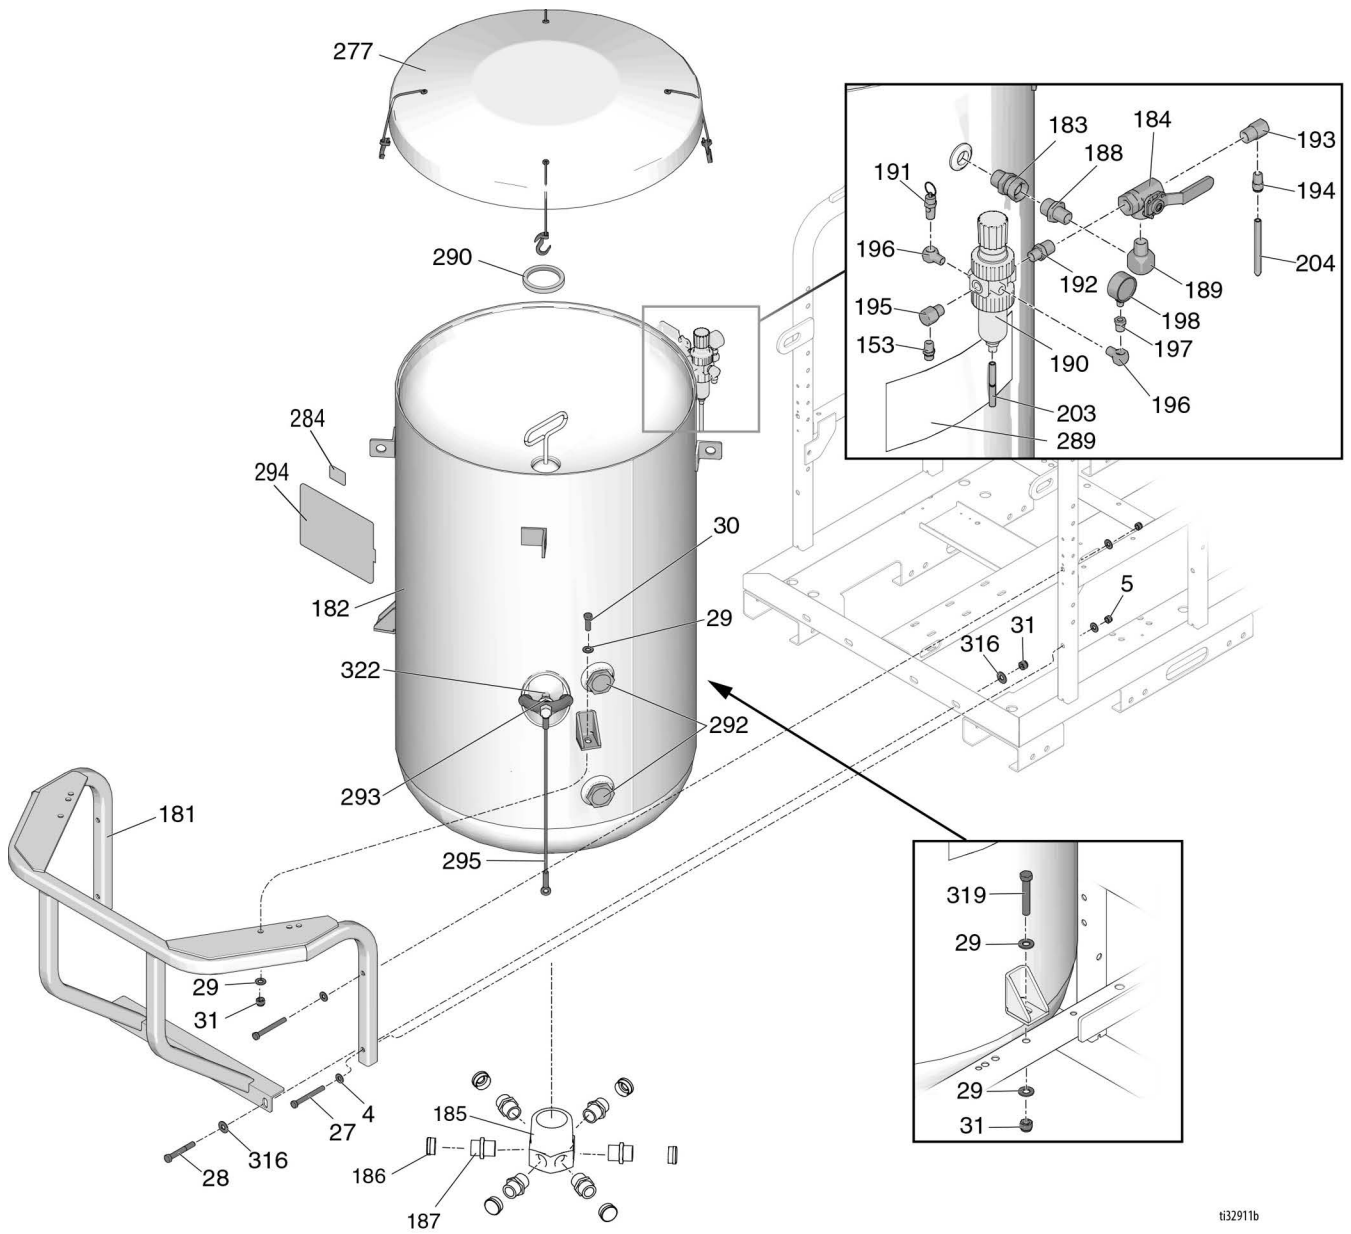

Parts - RoadPak 25M704, 25M706 (continued)

ti32911b

Parts List - RoadPak 25M704, 25M706 (continued)

Ref.	Part	Description	Qty.	Ref.	Part	Description	Qty.
4	100132	WASHER, flat	8	193	166999	FITTING, elbow, street	1
5	101566	NUT, lock	4	194	113319	FITTING, air	1
27	127209	SCREW, cup, hex head	4	195	164259	FITTING, elbow, street	1
28	124869	SCREW, cap, hex	2	196	100840	FITTING, elbow, street	2
29	109570	WASHER	6	197	100030	BUSHING	1
30	100017	SCREW, cap, hex hd	2	198	104655	GAUGE, press air	1
31	801020	NUT, lock, hex	5	203	18A942	TUBE, drain	1
153	162453	FITTING, (1/4 npsm x 1/4 npt)	1	204	191643	HOSE, air, 3/8	1
181	17U083	BRACKET, mount, bead tank	1	277	17S725	COVER, bead tank	1
182	25D641	KIT, tank, bead, large, RoadPak	1	284	16D576	LABEL, made in USA	1
183	157785	FITTING, swivel	1	289	16H060	LABEL, pressure on off	1
184	113292	VALVE, ball, 3 way	1	290	15A552	SEAL	1
185	17U020	FITTING, 6 pos.	1	292	17T001	SIGHTGLASS	2
186	16U377	CAP, hose	6	293	C19187	NUT, hex	1
187	111834	NIPPLE, pipe, hex	6	294	183682	LABEL, Graco logo	1
188	157191	FITTING, adapter (1/2 npt x 3/4 npt)	1	295	17U279	LANYARD	1
189	158683	FITTING, elbow, 90 deg	1	316	100696	WASHER, wrought	4
190	113291	REGULATOR, air	1	319	101147	SCREW, cap, hex hd	1
191	108124	VALVE, safety, 75 psi	1	322	156306	WASHER, flat	1
192	159239	FITTING, nipple, pipe, rdcg	1