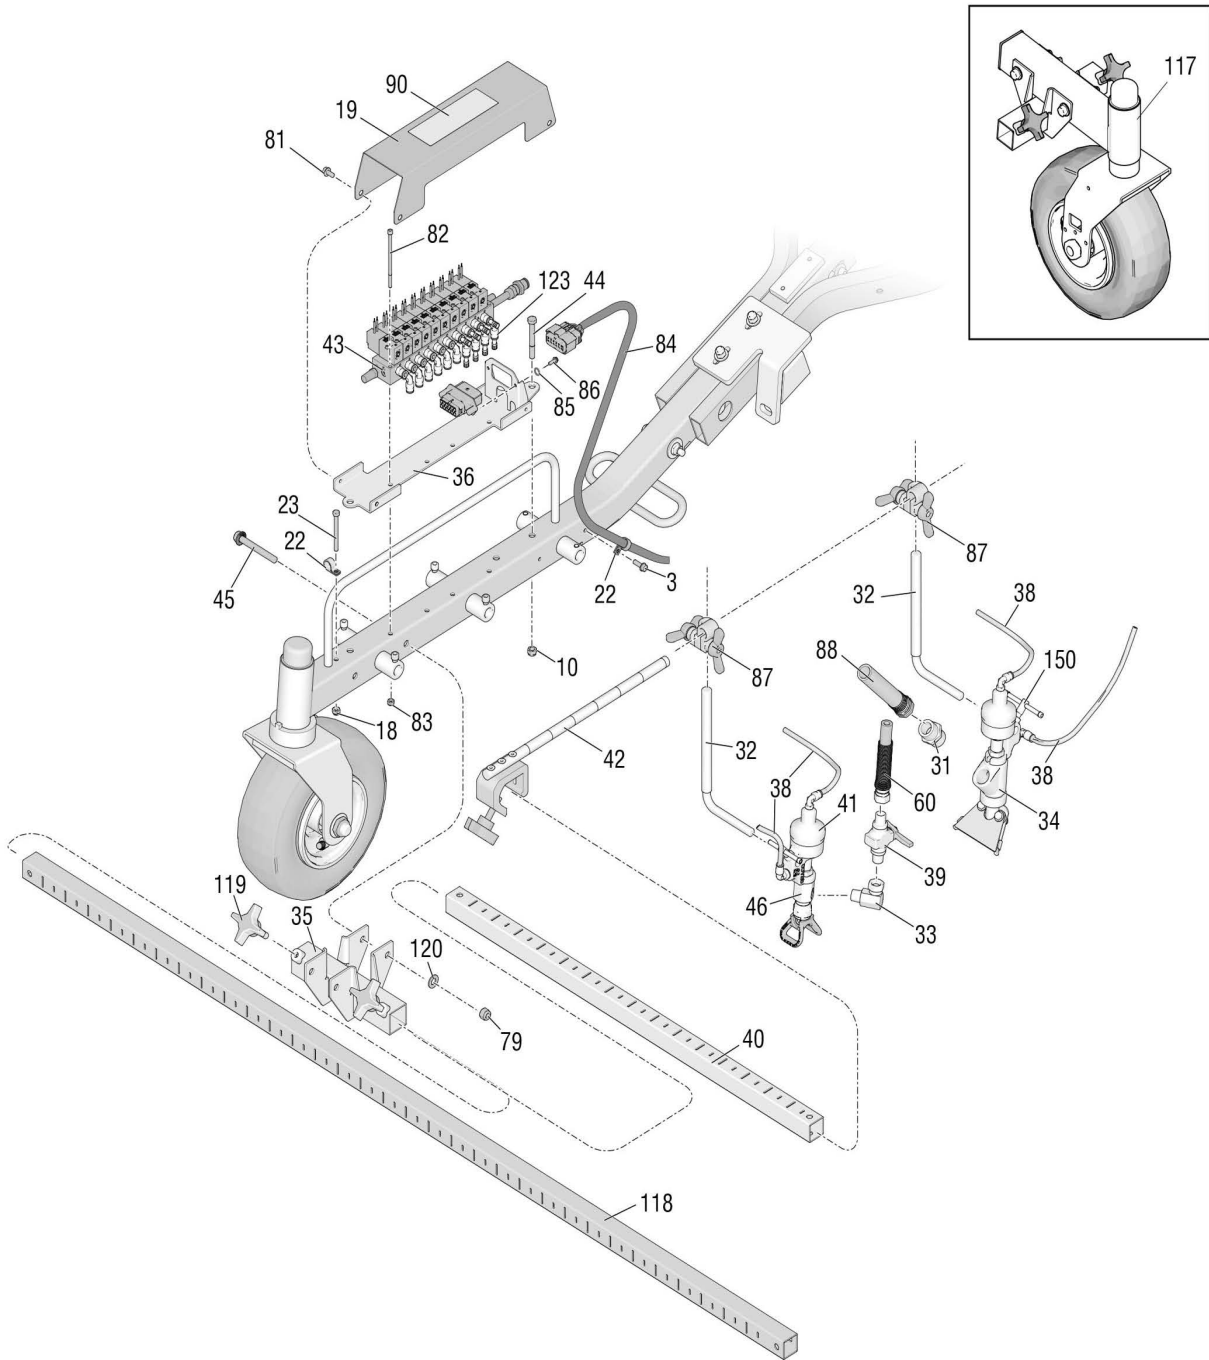

Parts - Gun Arm 25M710 (continued)

T133223A

Parts List - Gun Arm 25M710

Ref.	Part	Description	Qty.	Ref.	Part	Description	Qty.
1	113304	CLAMP, cam over	1	59	24F988	FORK, caster	1
2	116833	SWITCH, safety	1	60	124884	HOSE, coupled, 3/8 in. X 20 ft	3
3	260212	SCREW, hex washer hd, thd form	6	61	113471	SCREW, cap, hex HD	1
4	112405	NUT, lock	4	62	111194	SCREW, cap, flanged	1
5	113454	BUSHING, oilite	4	65	108851	WASHER, plain	4
6	17T833	BRACKET, traverse	1	67	131275	STRAP, velcro	2
7	113600	SHOCK, gas	1	68	16G833	HOSE, air	1
8	238321	ARM, wishbone	2	69	193658	SPACER, seal	2
9	100023	WASHER, flat	6	70	17T849	BRACKET, shock	1
10	111040	NUT, lock, insert, nylock, 5/16	5	71	100454	SCREW, cap hex HD	2
12	25D287	BEAM, boom	1	72	116940	SCREW, cap, sh, 5/16-18	4
13	100450	SCREW, cap hex HD	1	73	194491	SPACER	6
14	191264	SPACER, gas, spring	2	74	114986	BOLT, shoulder, sch	4
15	113664	SCREW, cap, hex HD	1	75	114987	NUT, lock	4
18	102040	NUT, lock, hex	1	76	113326	BEARING	4
19	17U202	COVER, solenoid	1	77	113598	RING, retaining, internal	4
20	16G057	COVER, sprocket	1	78	191112	WHEEL, traverse	4
21	16G052	SHIELD, sensor	1	79	101566	NUT, lock	4
22	113491	CLAMP, wire	3	81	113161	SCREW, flange, hex HD	4
23	103547	SCREW, mach, hex HD	1	82	124983	SCREW, cap, sch, 10-24 X 3.75	2
24	15E943	SENSOR, distance	1	83	116969	NUT, lock	2
25		GEAR, signal	1	84	131237	CABLE, control	1
26	101147	SCREW, cap, hex HD	2	85	100079	WASHER, lock, spring	2
27	109570	WASHER, plain	4	86	16X731	SCREW, plastite, #8 hex wash HD	2
28	801020	NUT, lock, hex	2	87	24Y645	KIT, clamp, double wingnut	6
29		RING, sensor gear	1	88	16G167	HOSE, bead, 3/4 in., clear	3
30	24F985	BRACKET, stowing	1	90	16H058	LABEL, injection hazard iso symb	1
31	111834	NIPPLE, pipe, hex	3	91	131276	SLEEVE, durawrap velcro	1
32	191164	ARM, mtg, gun	6	92	125220	CLAMP, cushion, support, type, loop	1
33	207123	UNION, swivel, 90 deg	3	97	116287	WASHER, SST, external, starwasher	1
34	24G979	GUN, spray, bead	3	103	LL5335	TIP, spray, RAC 5, striping (not shown)	3
35	17T854	BRACKET, gun, arm, bar	1	104	LL5439	TIP, spray, RAC 5, striping (not shown)	3
36	17U198	BRACKET, mounting, solenoid	1	105	LL5643	TIP, spray, RAC 5, striping (not shown)	3
37	131423	SCREW, set, 3/8-24	4	106	131424	SCREW, cap, 3/8-24	4
38	16U273	HOSE, air	12	107	17T831	BRACKET, adjust rollers	1
39	24F607	VALVE, ball, 3/8 NPT, e-nickel PLT	3	108	131427	SCREW, cap, M10 x 1.5	1
40	17U173	ARM, extension, 32 in.	1	109	16Y267	WASHER, flat, M10	1
41	24G980	GUN, spray, auto	3	110	131425	WASHER, belleville	1
42	17J424	BAR, height, adjustment, assy.	3	111	109209	NUT, lock, hex, M10	1
43	17U196	VALVE, air solenoid, 10 position	1	112	238663	ORIFICE, bead, .203 (not shown)	3
44	802277	SCREW, machine	2	113	238664	ORIFICE, bead, .281 (not shown)	3
45	125626	SCREW, hex, flanged	3	114	238665	ORIFICE, bead, .344 (not shown)	3
46	101748	PLUG, pipe SST	3	115	17V103	ORIFICE, brad, .170 (not shown)	3
47	113453	CAP, dust	1	116	17T843	BRACKET, truss	1
48	113485	BEARING, cup/cone	2	117*	17T824	WHEEL, support, assy	1
49	191102	COLLAR, stop	1	118	17T825	ARM, extension, 67"	1
50	113484	SEAL, grease	1	119	108471	KNOB, pronged	2
51	107211	PIN, dowel	1	120	100731	WASHER	2
52	112825	SPRING, belleville	9	122	17C065	TUBING, air, 1/4" O.D.	2
53	113451	WASHER, wave	2	123	125424	FITTING, tube, PTC 1/4"	8
54	113467	SCREW, cap, socket HD	1	150	25D347	KIT, toolless, handle, guns	6
55	191114	CLAMP, retaining	1				
56	24J541	WHEEL, pneumatic <i>includes 525, 529</i>	1				
57	112958	NUT, hex, flanged	2				
58	114271	STRAP, retaining	8				

* See page 34.

Replacement Danger and Warning labels, tags, and cards are available at no cost.