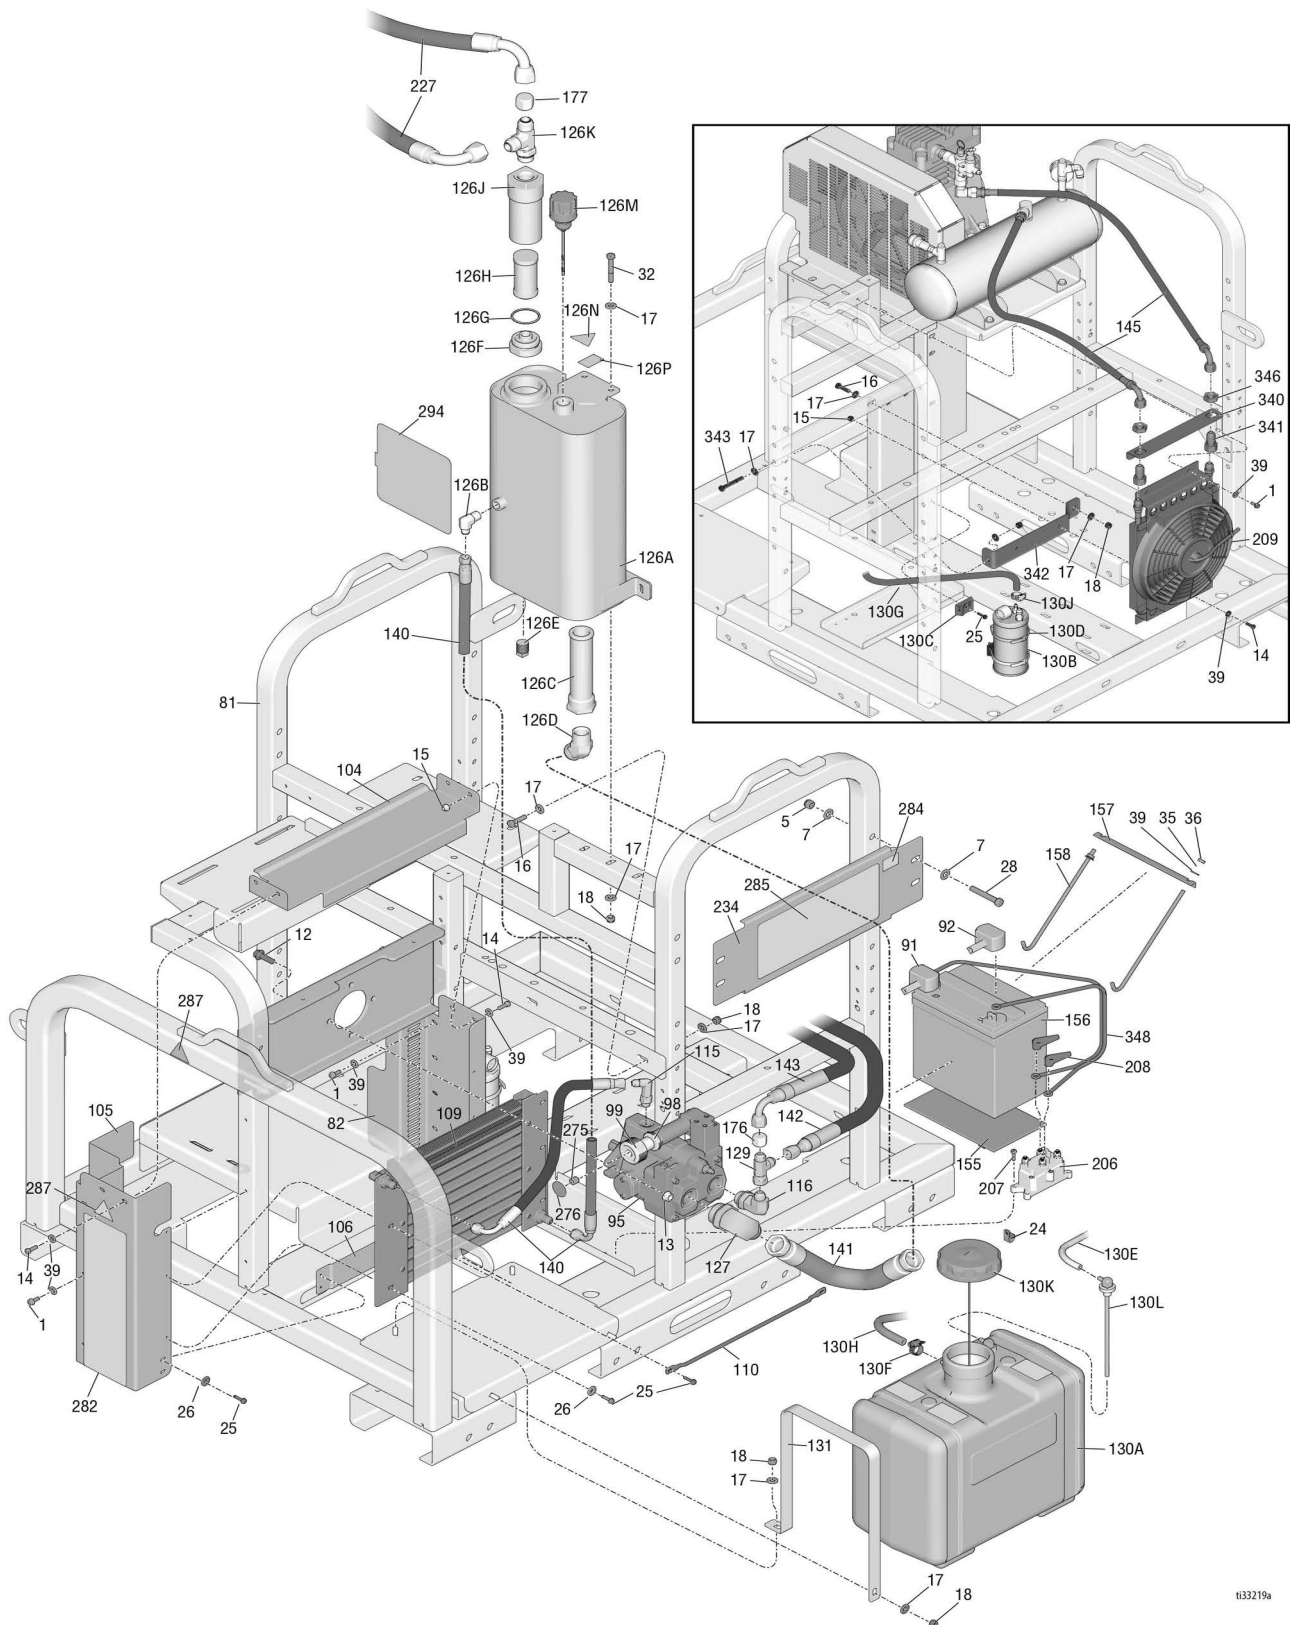

Parts - RoadPak 25M701, 25M702, 25M703, 25M704, 25M705 (continued)

1133219a

Parts List - RoadPak 25M701, 25M702, 25M703, 25M704, 25M705 (continued)

Ref.	Part	Description	Qty.	Ref.	Part	Description	Qty.
1	112774	SCREW, mach, sltd hex wash hd	8	129	124770	FITTING, tee, 1/2 JIC, swivel	1
5	101566	NUT, lock, 3/8"	4	130	24H587	KIT, install, 6 gal fuel tank (includes 130A-130L)	1
7	100731	WASHER, 3/8"	8	130A	24H257	TANK, 6 gal., CARB compliant	1
12	111193	SCREW, cap, flange head	2	130B	16G710	CARTRIDGE, fuel vapor, carbon	1
13	112958	NUT, hex, flanged	2	130C	16G758	BRACKET, cartridge, mount	2
14	100022	SCREW, cap, hex hd	4	130D	16G756	STRAP, cartridge mounting	2
15	102040	NUT, lock, hex	6	130E	16G722	HOSE, 1/4", low perm, 3 ft.	1
16	100521	SCREW, cap hed hd	2	130F	16G757	CLAMP, hose, 1/4"	4
17	100527	WASHER, plain	12	130G	16H081	HOSE, 3/6", low perm, 15 in.	1
18	111040	NUT, lock, insert, nylock, 5/16	8	130H	16H082	HOSE, 1/4", low perm, 2 ft.	1
24	125220	CLAMP, cushion	1	130J	16G162	CLAMP, hose, 3/6"	2
25	C20474	SCREW, self-tapping	12	130K	16G721	CAP, 3.5", CARB compliant	1
26	120339	WASHER, fender	8	130L	16G720	TUBE, pickup	1
28	516595	BOLT, hex, 3/8"	4	131	16G778	BRACKET, mounting, fuel tank	2
32	108481	SCREW, cap, hex hd	2	140	16G033	HOSE, coupled	2
35	100016	WASHER, lock	2	141	16G038	HOSE, coupled	1
36	100015	NUT, hex mscr	2	142	16G034	HOSE, coupled	1
39	110755	WASHER, plain	17	143	16G035	HOSE, coupled (2-pumps only)	1
81	17U075	FRAME, weldment, power pack	1	145	17V355	HOSE, couples, PTFE	2
82	17U029	SUPPORT, cooler, left	1	155	801972	PAD, battery	1
91	801958	PROTECTOR, terminal, red	1	156	115753	BATTERY, 33 AH, sealed	1
92	801959	TERMINAL, protector, black	1	157	107069	CLAMP, battery	1
95	24J517	KIT, pump, hydraulic (includes 12, 13, 98, 99, 275, 276)	1	158	803525	BOLT, battery	2
98	15G767	COLLAR, locking, pressure knob	1	176	120112	FITTING, cap, nut (1-pump only)	1
99	15B438	KNOB, pressure	1	177	120170	FITTING, cap, nut (1-pump only)	1
104	17U063	COVER, fan, top, painted	1	206	16F346	SWITCH, winch, contactor	1
105	17U061	SUPPORT, cooler, right, painted	1	207	107439	SCREW, machine, hex	4
106	16G578	SUPPORT, cooler, front, painted	1	208	131395	INSULATOR, boot, black	2
109	17U018	COOLER, oil, skived	1	209	17U306	COOLER, fanned, 12vdc	1
110	15H480	BAR, support	1	227	16G037	HOSE, coupled	2
115	124941	FITTING, long elbow, hydraulic	1	234	17U026	PLATE, label	1
116	124942	FITTING, elbow, hydraulic	1	275	117560	SCREW, set, socket head	1
126	24G984	RESERVOIR, hydraulic, RPS 2900	1	276	15A464	LABEL, control	1
126A	15G545	RESERVOIR, painted (includes 126A-126P)	1	282	16H897	LABEL, brand, RoadLazer	1
126B	120064	FITTING, elbow, hydraulic	1	284	16D576	LABEL, made in USA	1
126C	120137	FITTING, suction	1	285	17V201	LABEL, Roadlazer, Roadpak, side	1
126D	124769	FITTING, elbow, male, 1 jic x 1 sae	1	287	189285	LABEL, caution	2
126E	124489	PLUG, pipe	1	294	183682	LABEL, Graco logo	1
126F	15H247	CAP, filter, hydraulic	1	340	17V351	BRACKET, support, cooler, top	1
126G	120315	O-RING, packing	1	341	17V356	FITTING, cooler, bulkhead	2
126H	120310	FILTER, hydraulic fluid	1	342	17V289	BRACKET, support, cooler, bottom	1
126J	15H246	HOUSING	1	343	100450	SCREW, machine	1
126K	124768	FITTING, tee, 3/4 jic x 3/4 sae	1	346	100071	NUT, hex	2
126M	17L161	CAP, breather filler	1	348	17U188	WIRE, assy., battery	1
126N	189285	LABEL, caution	1				
126P	198585	LABEL, hydraulic fluid	1				
127	120066	FITTING, elbow, hydraulic	1				

Replacement Danger and Warning labels, tags, and cards are available at no cost.