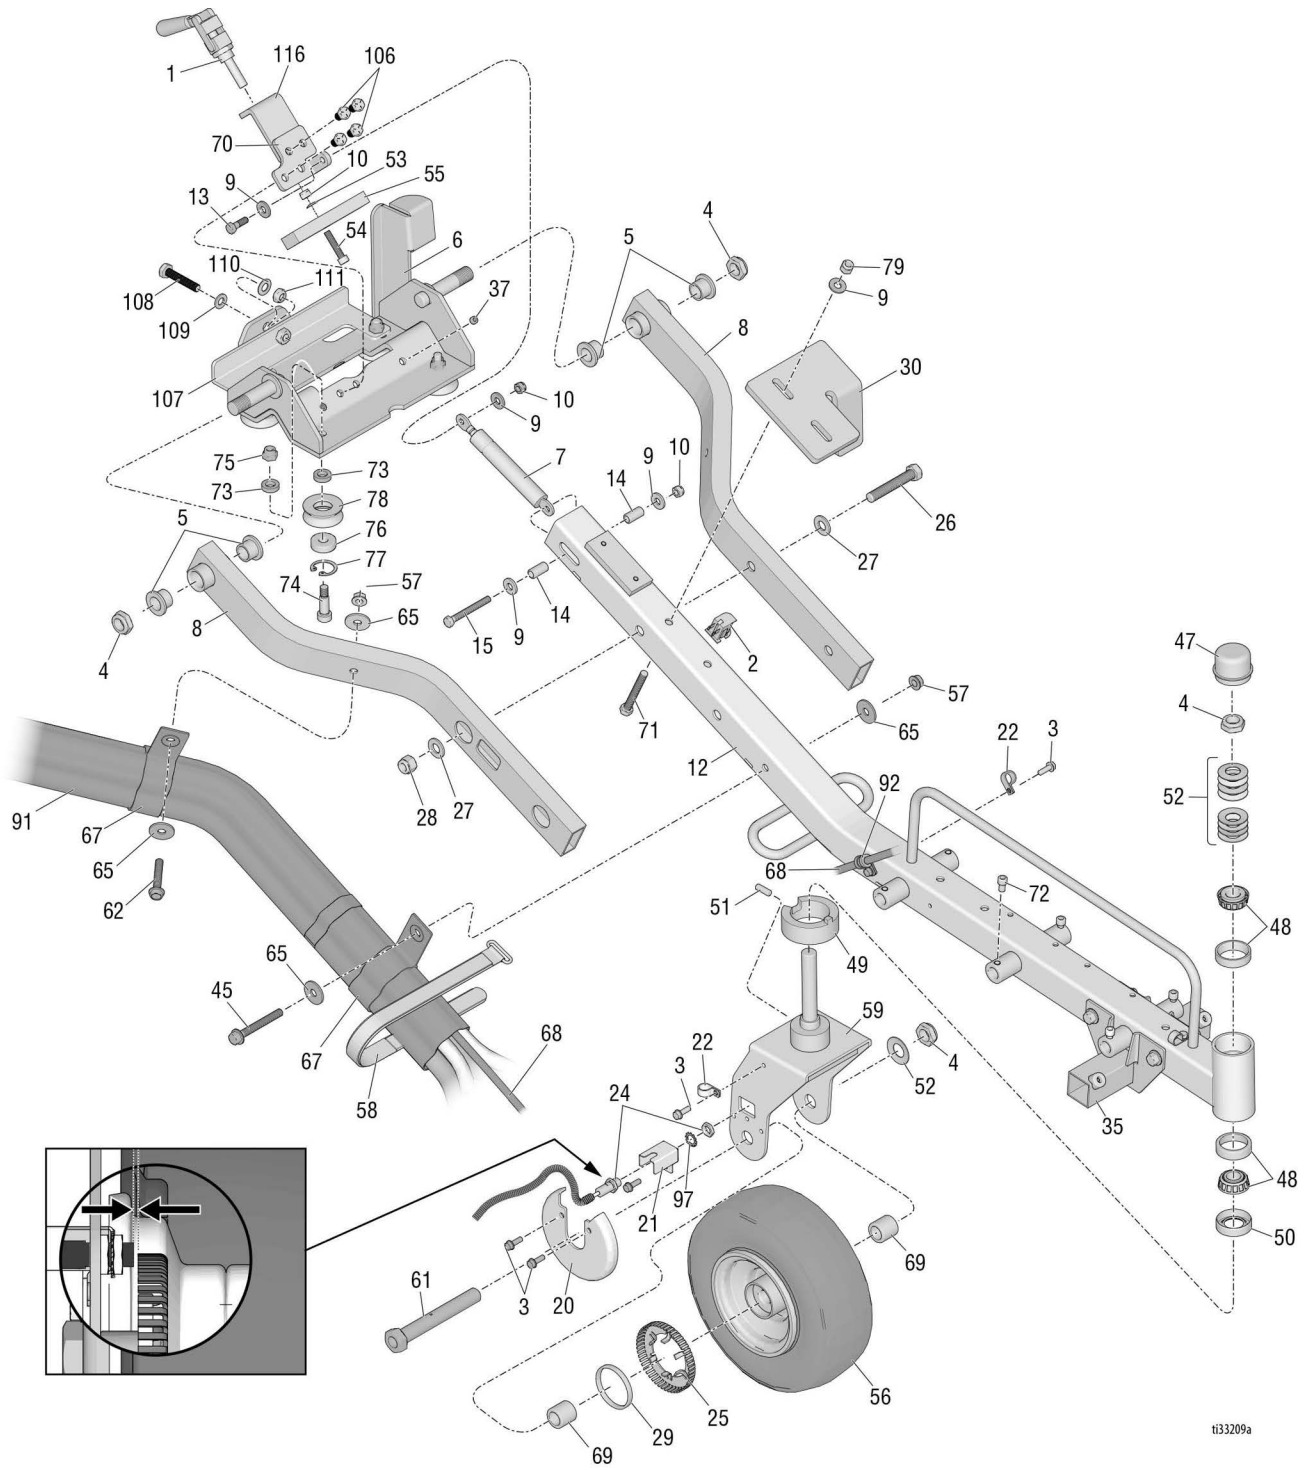

Parts List - Gun Arm 25M710

Ref.	Part	Description	Qty.	Ref.	Part	Description	Qty.
1	113304	CLAMP, cam over	1	59	24F988	FORK, caster	1
2	116833	SWITCH, safety	1	60	124884	HOSE, coupled, 3/8 in. X 20 ft	3
3	260212	SCREW, hex washer hd, thd form	6	61	113471	SCREW, cap, hex HD	1
4	112405	NUT, lock	4	62	111194	SCREW, cap, flanged	1
5	113454	BUSHING, oilite	4	65	108851	WASHER, plain	4
6	17T833	BRACKET, traverse	1	67	131275	STRAP, velcro	2
7	113600	SHOCK, gas	1	68	16G833	HOSE, air	1
8	238321	ARM, wishbone	2	69	193658	SPACER, seal	2
9	100023	WASHER, flat	6	70	17T849	BRACKET, shock	1
10	111040	NUT, lock, insert, nylock, 5/16	5	71	100454	SCREW, cap hex HD	2
12	25D287	BEAM, boom	1	72	116940	SCREW, cap, sh, 5/16-18	4
13	100450	SCREW, cap hex HD	1	73	194491	SPACER	6
14	191264	SPACER, gas, spring	2	74	114986	BOLT, shoulder, sch	4
15	113664	SCREW, cap, hex HD	1	75	114987	NUT, lock	4
18	102040	NUT, lock, hex	1	76	113326	BEARING	4
19	17U202	COVER, solenoid	1	77	113598	RING, retaining, internal	4
20	16G057	COVER, sprocket	1	78	191112	WHEEL, traverse	4
21	16G052	SHIELD, sensor	1	79	101566	NUT, lock	4
22	113491	CLAMP, wire	3	81	113161	SCREW, flange, hex HD	4
23	103547	SCREW, mach, hex HD	1	82	124983	SCREW, cap, sch, 10-24 X 3.75	2
24	15E943	SENSOR, distance	1	83	116969	NUT, lock	2
25		GEAR, signal	1	84	131237	CABLE, control	1
26	101147	SCREW, cap, hex HD	2	85	100079	WASHER, lock, spring	2
27	109570	WASHER, plain	4	86	16X731	SCREW, plastite, #8 hex wash HD	2
28	801020	NUT, lock, hex	2	87	24Y645	KIT, clamp, double wingnut	6
29		RING, sensor gear	1	88	16G167	HOSE, bead, 3/4 in., clear	3
30	24F985	BRACKET, stowing	1	90	16H058	LABEL, injection hazard iso symb	1
31	111834	NIPPLE, pipe, hex	3	91	131276	SLEEVE, durawrap velcro	1
32	191164	ARM, mtg, gun	6	92	125220	CLAMP, cushion, support, type, loop	1
33	207123	UNION, swivel, 90 deg	3	97	116287	WASHER, SST, external, starwasher	1
34	24G979	GUN, spray, bead	3	103	LL5335	TIP, spray, RAC 5, striping (not shown)	3
35	17T854	BRACKET, gun, arm, bar	1	104	LL5439	TIP, spray, RAC 5, striping (not shown)	3
36	17U198	BRACKET, mounting, solenoid	1	105	LL5643	TIP, spray, RAC 5, striping (not shown)	3
37	131423	SCREW, set, 3/8-24	4	106	131424	SCREW, cap, 3/8-24	4
38	16U273	HOSE, air	12	107	17T831	BRACKET, adjust rollers	1
39	24F607	VALVE, ball, 3/8 NPT, e-nickel PLT	3	108	131427	SCREW, cap, M10 x 1.5	1
40	17U173	ARM, extension, 32 in.	1	109	16Y267	WASHER, flat, M10	1
41	24G980	GUN, spray, auto	3	110	131425	WASHER, belleville	1
42	17J424	BAR, height, adjustment, assy.	3	111	109209	NUT, lock, hex, M10	1
43	17U196	VALVE, air solenoid, 10 position	1	112	238663	ORIFICE, bead, .203 (not shown)	3
44	802277	SCREW, machine	2	113	238664	ORIFICE, bead, .281 (not shown)	3
45	125626	SCREW, hex, flanged	3	114	238665	ORIFICE, bead, .344 (not shown)	3
46	101748	PLUG, pipe SST	3	115	17V103	ORIFICE, brad, .170 (not shown)	3
47	113453	CAP, dust	1	116	17T843	BRACKET, truss	1
48	113485	BEARING, cup/cone	2	117*	17T824	WHEEL, support, assy	1
49	191102	COLLAR, stop	1	118	17T825	ARM, extension, 67"	1
50	113484	SEAL, grease	1	119	108471	KNOB, pronged	2
51	107211	PIN, dowel	1	120	100731	WASHER	2
52	112825	SPRING, belleville	9	122	17C065	TUBING, air, 1/4" O.D.	2
53	113451	WASHER, wave	2	123	125424	FITTING, tube, PTC 1/4"	8
54	113467	SCREW, cap, socket HD	1	150	25D347	KIT, toolless, handle, guns	6
55	191114	CLAMP, retaining	1				
56	24J541	WHEEL, pneumatic <i>includes 525, 529</i>	1				
57	112958	NUT, hex, flanged	2				
58	114271	STRAP, retaining	8				

* See page 34.

Replacement Danger and Warning labels, tags, and cards are available at no cost.

Parts - Gun Arm 25D932

ti33209a