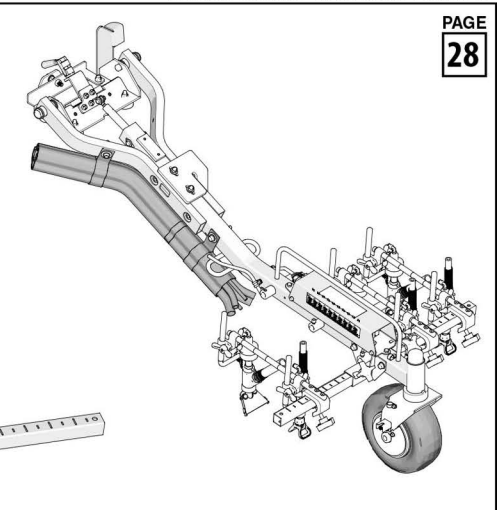

RoadPak HD Gun Arm 25M710