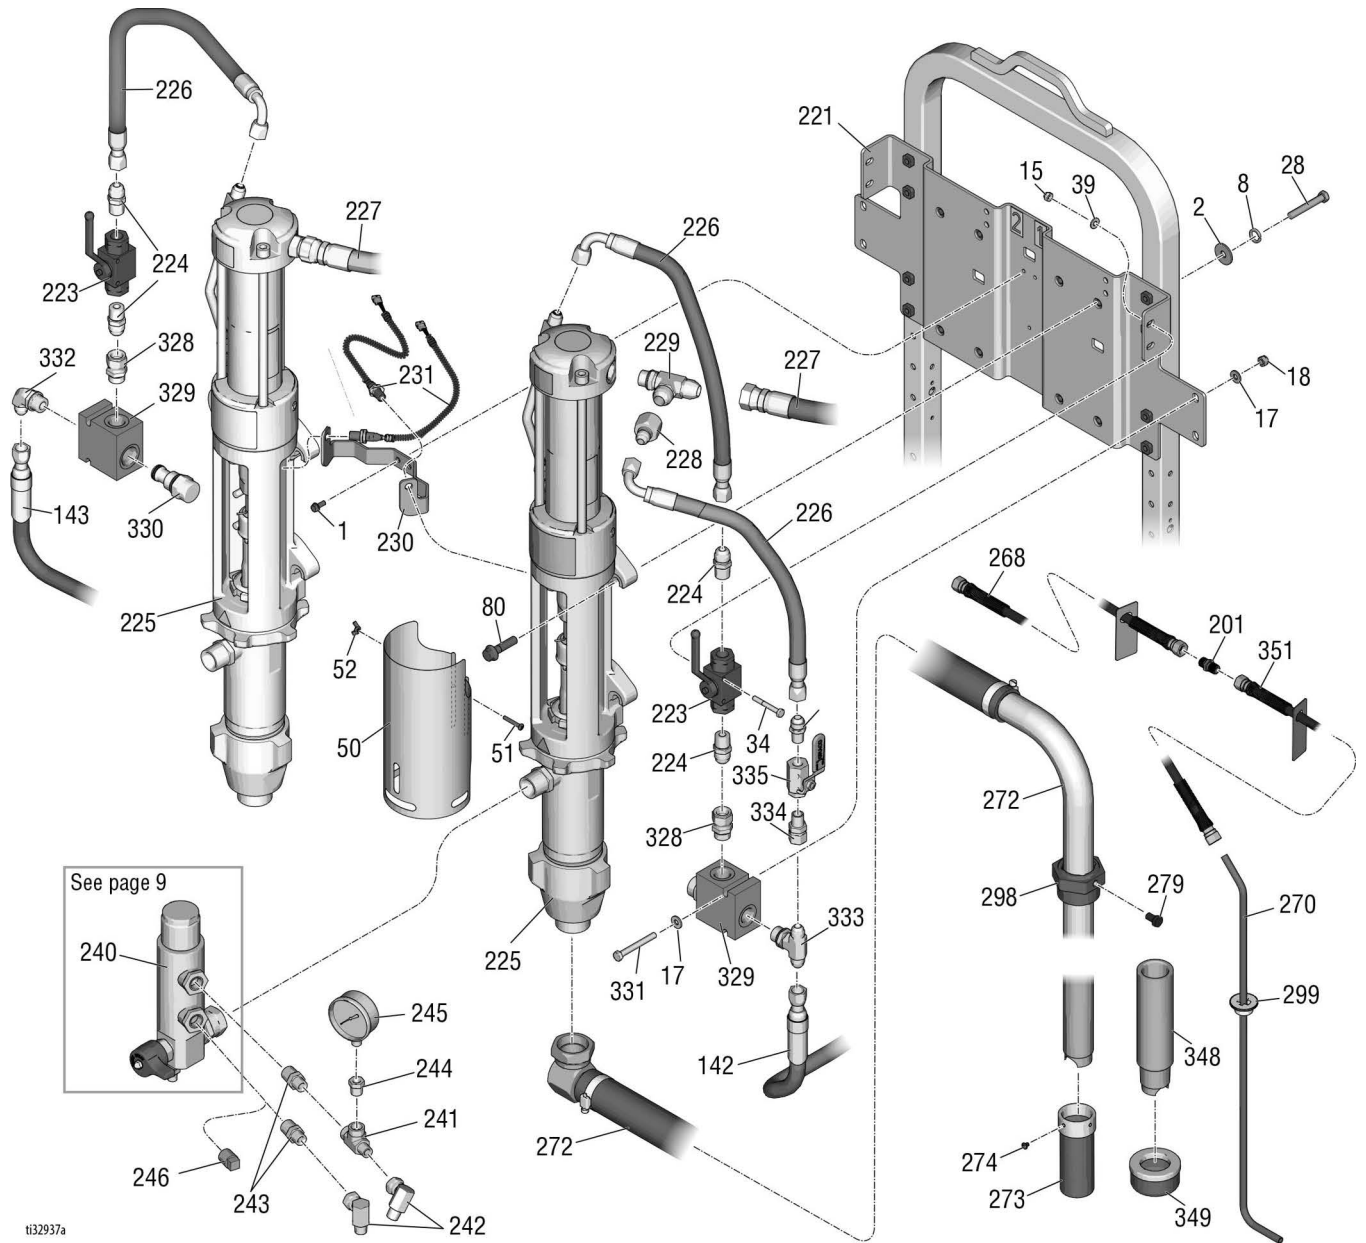

Parts - RoadPak HD 25M706, 25M707

Parts List - RoadPak HD 25M706, 25M707

Ref.	Part	Description	Qty.	Ref.	Part	Description	Qty.
1	112774	SCREW, mach, sltd hex wash hd	2	243	16F255	FITTING, nipple, rdcg, 1/2 x 3/8 npt	3
2	108851	WASHER, plain	8	244	168160	BUSHING, pipe	2
8	100133	WASHER, lock, 3/8	8	245	102814	GAUGE, press, fluid	2
15	102040	NUT, lock, hex	4	246	124489	PLUG, pipe	1
17	100527	WASHER, plain	8	268	245798	HOSE, cpld, 1/4 in. x 7 ft	2
18	111040	NUT, lock, 5/16	4	270	16G707	TUBE, drain	2
28	516595	BOLT, hex hd, 3/8 x 2.5	8	272	24G726	HOSE, suction	2
34	110982	SCREW, cap, hex hd	4	273	16G692	STRAINER, inlet	2
39	110755	WASHER, plain	4	274	125320	SCREW, mach, phillips, rnd hd	4
50	16H585	SHIELD, pump	2				
51	111235	SCREW, mach, pnh	2	279	15D008	BOLT, 3/8-16, 316 sst	4
52	120317	NUT, wing	2	298	260384	ADAPTER, bung, machining	2
80	120226	SCREW, hex hd, flange	8	299	16J716	PLUG, 3/4 drum, with hole	2
142	16G034	HOSE, coupled	1	328	17U325	FITTING, swivel, connector	2
143	16G035	HOSE, coupled	1	329	17U016	HOUSING, flow regulator	2
201	196181	FITTING, nipple	2	330	17U017	CARTRIDGE, flow regulator	2
221	17U276	PLATE, pump mounting, painted	1	331	113664	SCREW, cap, hex	4
223	120140	VALVE, ball, assembly	2	332	17U319	FITTING, elbow	1
224	120304	FITTING, nipple, straight	4	333	17U786	FITTING, tee	1
225†	24G767	PUMP, RPS 2900	2	334	117328	FITTING, nipple, straight	1
226	15G783	HOSE, coupled	3	335	17U798	VALVE, ball, start/run	1
227	16G037	HOSE, coupled	2	336	121311	FITTING, NPT x JIC	1
228	17U385	FITTING, reducer	1	348	16U368	TUBE, inlet, extension	2
229	17U556	FITTING, tee	1	349	237840	STRAINER, extension	2
230	17U025	BRACKET, sensor	1	350	110110	SEALANT, pipe, 6 ml (not shown)	1
231	16J511	SENSOR, gallon counter	2	351	249232	HOSE, couples, 36"	2
240	24G986	FILTER, assembly, RPS 2900	2				
241	124490	FITTING, tee, street	2				
242	207123	UNION, swivel, 90 deg	3				

† Refer to manual 3A1303 for individual parts list.