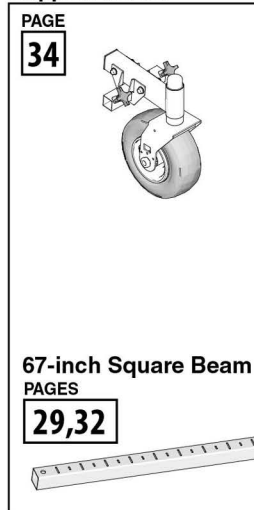

Support Wheel