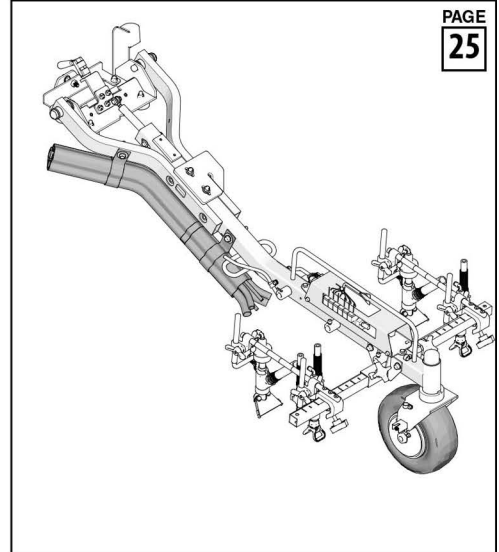

RoadPak Gun Arm 25M708, 25M709