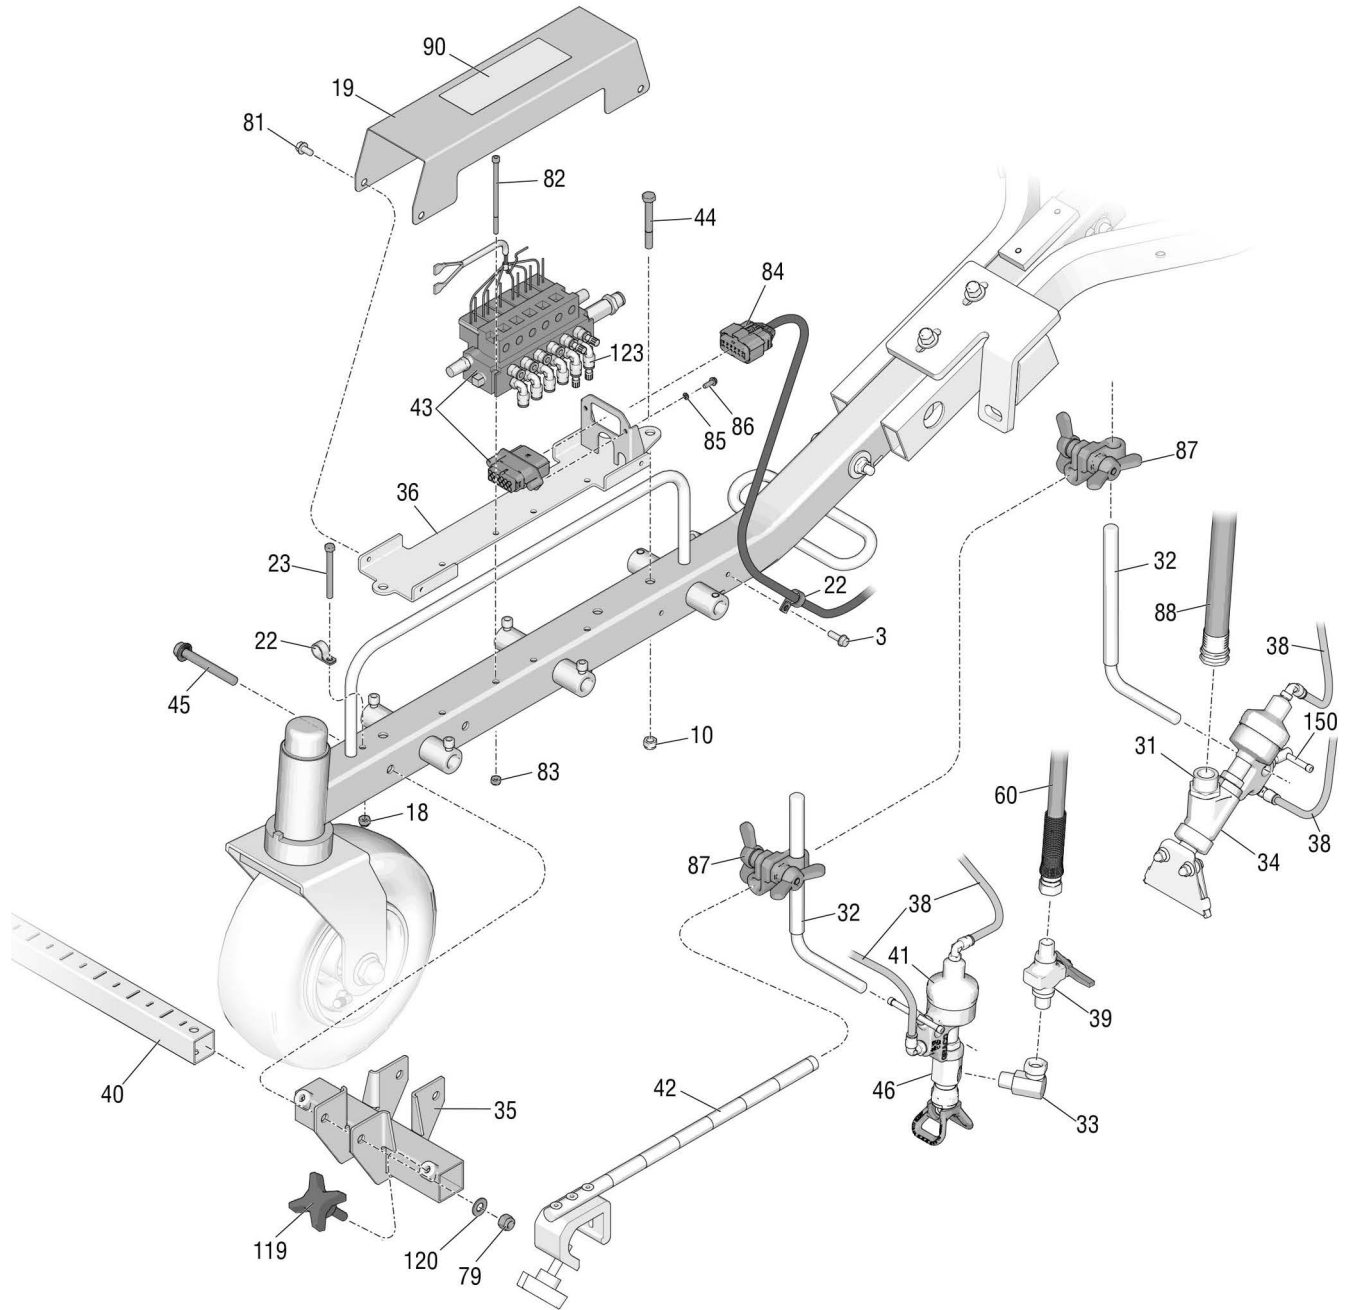

Parts - Gun Arm 25M708, 25M709 (continued)

ti33216a

Parts List - Gun Arm 25M708, 25M709

Ref.	Part	Description	Qty.	Ref.	Part	Description	Qty.
1	113304	CLAMP, cam over	1	55	191114	CLAMP, retaining	1
2	116833	SWITCH, safety	1	56	24J541	WHEEL, pneumatic <i>includes 525, 529</i>	1
3	260212	SCREW, hex washer hd, thd form	6	57	112958	NUT, hex, flanged	2
4	112405	NUT, lock	4	58	114271	STRAP, retaining	8
5	113454	BUSHING, oilite	4	59	24F988	FORK, caster	1
6	17T833	BRACKET, traverse	1	60	124884	HOSE, coupled, 3/8 in. X 20 ft (Model 25M709)	3
7	113600	SHOCK, gas	1		124884	HOSE, coupled, 3/8 in. X 20 ft (Model 25M708)	2
8	238321	ARM, wishbone	2	61	113471	SCREW, cap, hex HD	1
9	100023	WASHER, flat	6	62	111194	SCREW, cap, flanged	1
10	111040	NUT, lock, insert, nylock, 5/16	5	65	108851	WASHER, plain	4
12	25D287	BEAM, boom	1	67	131275	STRAP, velcro	2
13	100450	SCREW, cap hex HD	1	68	16G833	HOSE, air	1
14	191264	SPACER, gas, spring	2	69	193658	SPACER, seal	2
15	113664	SCREW, cap, hex HD	1	70	17T849	BRACKET, shock	1
18	102040	NUT, lock, hex	1	71	100454	SCREW, cap hex HD	2
19	17U202	COVER, solenoid	1	72	116940	SCREW, cap, sh, 5/16-18	4
20	16G057	COVER, sprocket	1	73	194491	SPACER	6
21	16G052	SHIELD, sensor	1	74	114986	BOLT, shoulder, sch	4
22	113491	CLAMP, wire	3	75	114987	NUT, lock	4
23	103547	SCREW, mach, hex HD	1	76	113326	BEARING	4
24	15E943	SENSOR, distance	1	77	113598	RING, retaining, internal	4
25		GEAR, signal	1	78	191112	WHEEL, traverse	4
26	101147	SCREW, cap, hex HD	2	79	101566	NUT, lock	4
27	109570	WASHER, plain	4	81	113161	SCREW, flange, hex HD	4
28	801020	NUT, lock, hex	2	82	124983	SCREW, cap, sch, 10-24 X 3.75	2
29		RING, sensor gear	1	83	116969	NUT, lock	2
30	24F985	BRACKET, stowing	1	84	131237	CABLE, control	1
31	111834	NIPPLE, pipe, hex	2	85	100079	WASHER, lock, spring	2
32	191164	ARM, mtg, gun	4	86	16X731	SCREW, plastite, #8 hex wash HD	2
33	207123	UNION, swivel, 90 deg (Model 25M709)	3	87	24Y645	KIT, clamp, double wingnut	4
	207123	UNION, swivel, 90 deg (Model 25M708)	2	88	16G167	HOSE, bead, 3/4 in., clear	2
34	24G979	GUN, spray, bead	2	90	16H058	LABEL, injection hazard iso symb	1
35	17T854	BRACKET, gun arm	1	91	131276	SLEEVE, durawrap velcro	1
36	17U198	BRACKET, mounting, solenoid	1	92	125220	CLAMP, cushion, support, type, loop	1
37	131423	SCREW, set, 3/8-24	4	97	116287	WASHER, SST, external, starwasher	1
38	16U273	HOSE, air	8	103	LL5335	TIP, spray, RAC 5, striping (not shown)	2
39	24F607	VALVE, ball, 3/8 NPT, e-nickel PLT (Model 25M709)	3	104	LL5439	TIP, spray, RAC 5, striping (not shown)	2
	24F607	VALVE, ball, 3/8 NPT, e-nickel PLT (Model 25M708)	2	105	LL5643	TIP, spray, RAC 5, striping (not shown)	2
40	17U173	ARM, extension, gun	1	106	131424	SCREW, cap, 3/8-24	4
41	24G980	GUN, spray, auto	2	107	17T831	BRACKET, adjust rollers	1
42	17J424	BAR, height, adjustment, assy.	2	108	131427	SCREW, cap, M10 x 1.5	1
43	17U775	VALVE, air solenoid	1	109	16Y267	WASHER, flat, M10	1
44	802277	SCREW, machine	2	110	131425	WASHER, belleville	1
45	125626	SCREW, hex, flanged	3	111	109209	NUT, lock, hex, M10	1
46	101748	PLUG, pipe SST (Model 25M709)	1	112	238663	ORIFICE, bead, .203 (not shown)	2
	101748	PLUG, pipe SST (Model 25M708)	2	113	238664	ORIFICE, bead, .281 (not shown)	2
47	113453	CAP, dust	1	114	238665	ORIFICE, bead, .344 (not shown)	2
48	113485	BEARING, cup/cone	2	115	17V103	ORIFICE, brad, .170 (not shown)	2
49	191102	COLLAR, stop	1	116	17T843	BRACKET, truss	1
50	113484	SEAL, grease	1	119	108471	KNOB, pronged	2
51	107211	PIN, dowel	1	120	100731	WASHER	2
52	112825	SPRING, belleville	9	123	125424	FITTING, tube, PTC, 1/4"	4
53	113451	WASHER, wave	2	150	25D347	KIT, toolless, handle, guns	4
54	113467	SCREW, cap, socket HD	1				

Replacement Danger and Warning labels, tags, and cards are available at no cost.