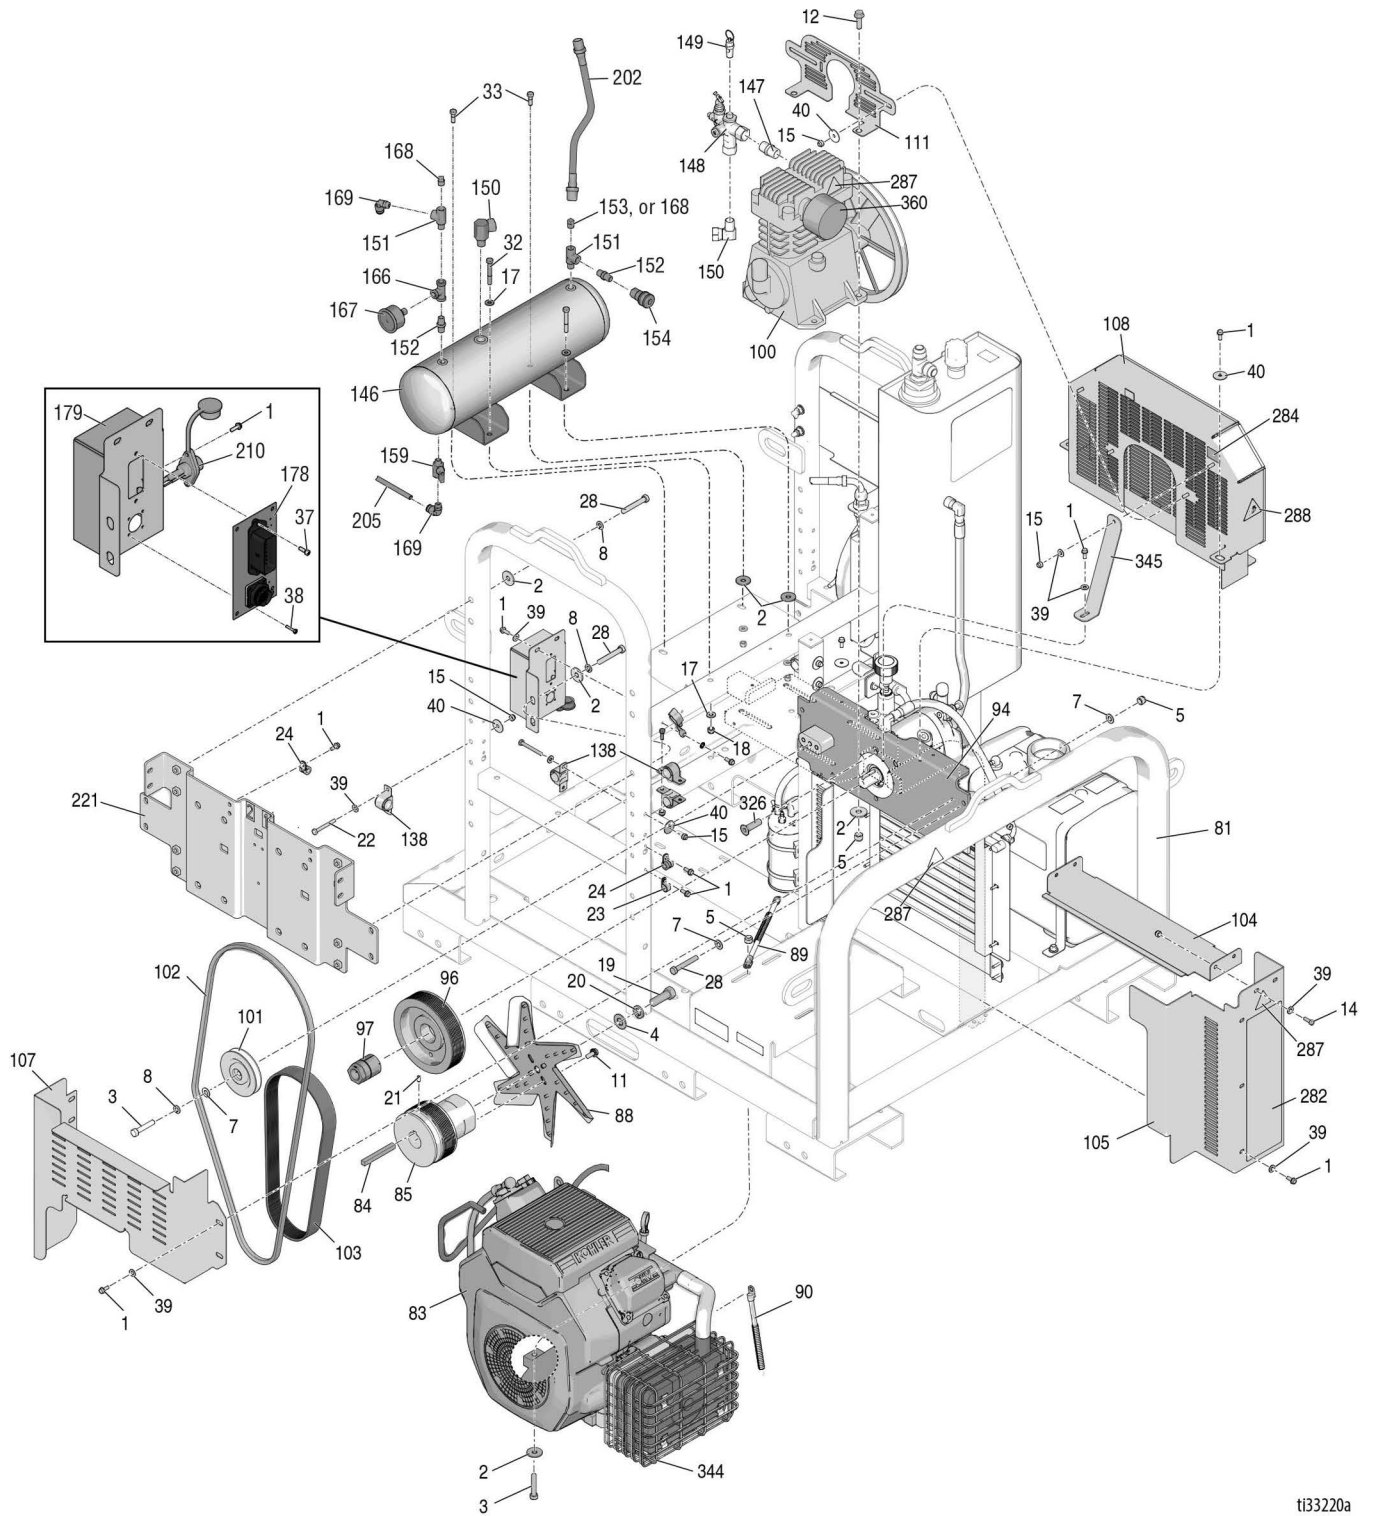

Parts - RoadPak HD 25M706, 25M707 (continued)

ti33220a

Parts List - RoadPak HD 25M706, 25M707 (continued)

Ref.	Part	Description	Qty.	Ref.	Part	Description	Qty.
1	112774	SCREW, mach, sltd hex wash hd	11	103	17U015	BELT, poly-v, 10 rib	1
2	108851	WASHER, plain	10	104	17U063	COVER, fan, top	1
3	111803	SCREW, cap, hex hd	5	105	17U061	SUPPORT, cooler, right	1
4	111841	WASHER, flat	1	107	16G580	COVER, belt, lower	1
5	101566	NUT, lock	12	108	17U116	COVER, belt, assy, painted	1
7	100731	WASHER	9	111	16G830	COVER, belt, air compressor, paint	1
8	100133	WASHER, lock, 3/8	9	138	125005	CLAMP, hose, cushion, 7/8 ID	6
11	110963	SCREW, cap, flange head	4	146	24G416	TANK, air, assembly	1
12	111193	SCREW, cap, flange head	4	147	158491	FITTING, nipple	1
14	100022	SCREW, cap, hex, hd	4	148	112795	REGULATOR, unloader	1
15	102040	NUT, lock, hex	13	149	113286	VALVE, safety, 150 psi	1
17	100527	WASHER, plain	8	150	155470	FITTING, swivel, union, 90 degree	2
18	111040	NUT, lock, insert, nylock, 5/16	4	151	106228	FITTING, tee, street	2
19	C19056	SCREW, cap, hex head	1	152	156971	FITTING, nipple, short	2
20	555642	WASHER, lock	1	153	162453	FITTING, (1/4 npsm x 1/4 npt)	1
21	100644	SCREW, set	1	154	208536	COUPLER, line, air	1
22	105171	SCREW, cap, hex, 1/4 x 2.25	7	159	15B565	VALVE, ball	1
23	113491	CLAMP, wire	2	166	104984	FITTING, tee, pipe	1
24	125220	CLAMP, cushion, support, type, loop	3	167	118457	GAUGE, panel, mount	1
28	516595	BOLT, hex, 3/8	8	168	100509	PLUG, pipe	1
32	108481	SCREW, cap, hex hd	2		100509	PLUG, pipe (25M707)	2
33	100450	SCREW, cap, hex hd	2	169	115841	FITTING, elbow	2
37	120463	SCREW, mach, phil hd	2	178	25M795	BOARD, interconnect	1
38	111714	SCREW, mach, pan head	4	179	17U066	BOX, junction, RoadPak	1
39	110755	WASHER, plain	15	202	512616	HOSE, coupled (25M706 only)	1
40	159346	WASHER	13	205	125276	HOSE, air, 3/8	1
81	17U075	FRAME, weldment, Powerpak	1	210	17U140	CORD, remote, plug-in, winch	1
83	17U013	ENGINE, gasoline, 26.5 HP Kohler	1	221	17U276	PLATE, mounting, pumps	1
84	17U019	KEY, sprocket	1	282	16H897	LABEL, brand, RoadLazer	1
85	17U022	PULLEY, drive	1	284	16D376	LABEL, made in USA	1
88	17U014	FAN, 13 in.	1	287	189285	LABEL, caution, burn	3
89	125072	CABLE, electric, battery, negative	1	288	16C394	LABEL, iso pinch hazard icon	1
90	125073	CABLE, elec., battery, positive	1	326	124137	SCREW, flathead	2
94	17S999	PLATE, mounting, hydraulic pump	1	344	17V167	GUARD, muffler	1
96	17U024	PULLEY, pump, 10 groove	1	360	128736	KIT, air filter	1
97	17V420	BUSHING, keyless, 1" shaft	1				
100	24N370	KIT, compressor, air	1				
101	124880	PULLEY, idler, a section belt	1				
102	124926	BELT, v, A-Section	1				

Replacement Danger and Warning labels, tags, and cards are available at no cost.